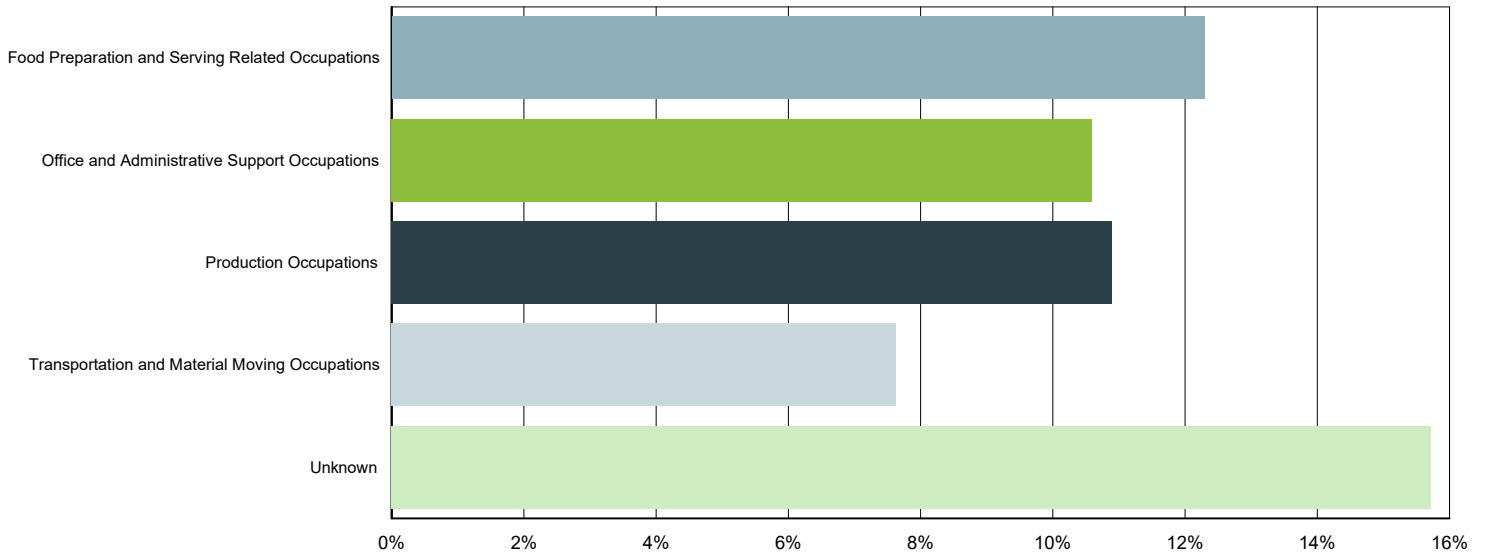

Source: S.C. Department of Employment & Workforce

Characteristics of Unemployment Insurance Claims by Occupation

Occupation Groups With Largest Number of Claims
December 2018

Occupation	South Carolina	% of Claims
Unknown	1,394	15.72%
Food Preparation and Serving Related Occupations	1,090	12.29%
Production Occupations	966	10.90%
Office and Administrative Support Occupations	939	10.59%
Transportation and Material Moving Occupations	676	7.62%
Sales and Related Occupations	618	6.97%
Management Occupations	617	6.96%
Construction and Extraction Occupations	411	4.64%
Building and Grounds Cleaning and Maintenance Occu	399	4.50%
Installation, Maintenance, and Repair Occupations	308	3.47%
Architecture and Engineering Occupations	215	2.42%
Business and Financial Operations Occupations	206	2.32%
Healthcare Practitioners and Technical Occupations	154	1.74%
Healthcare Support Occupations	154	1.74%
Educational Instruction and Library Occupations	144	1.62%
Arts, Design, Entertainment, Sports, and Media Occ	102	1.15%
Life, Physical, and Social Science Occupations	94	1.06%
Computer and Mathematical Occupations	90	1.02%
Personal Care and Service Occupations	85	0.96%
Protective Service Occupations	78	0.88%
Community and Social Service Occupations	61	0.69%
Farming, Fishing, and Forestry Occupations	33	0.37%
Legal Occupations	23	0.26%
Military Specific Occupations	9	0.10%