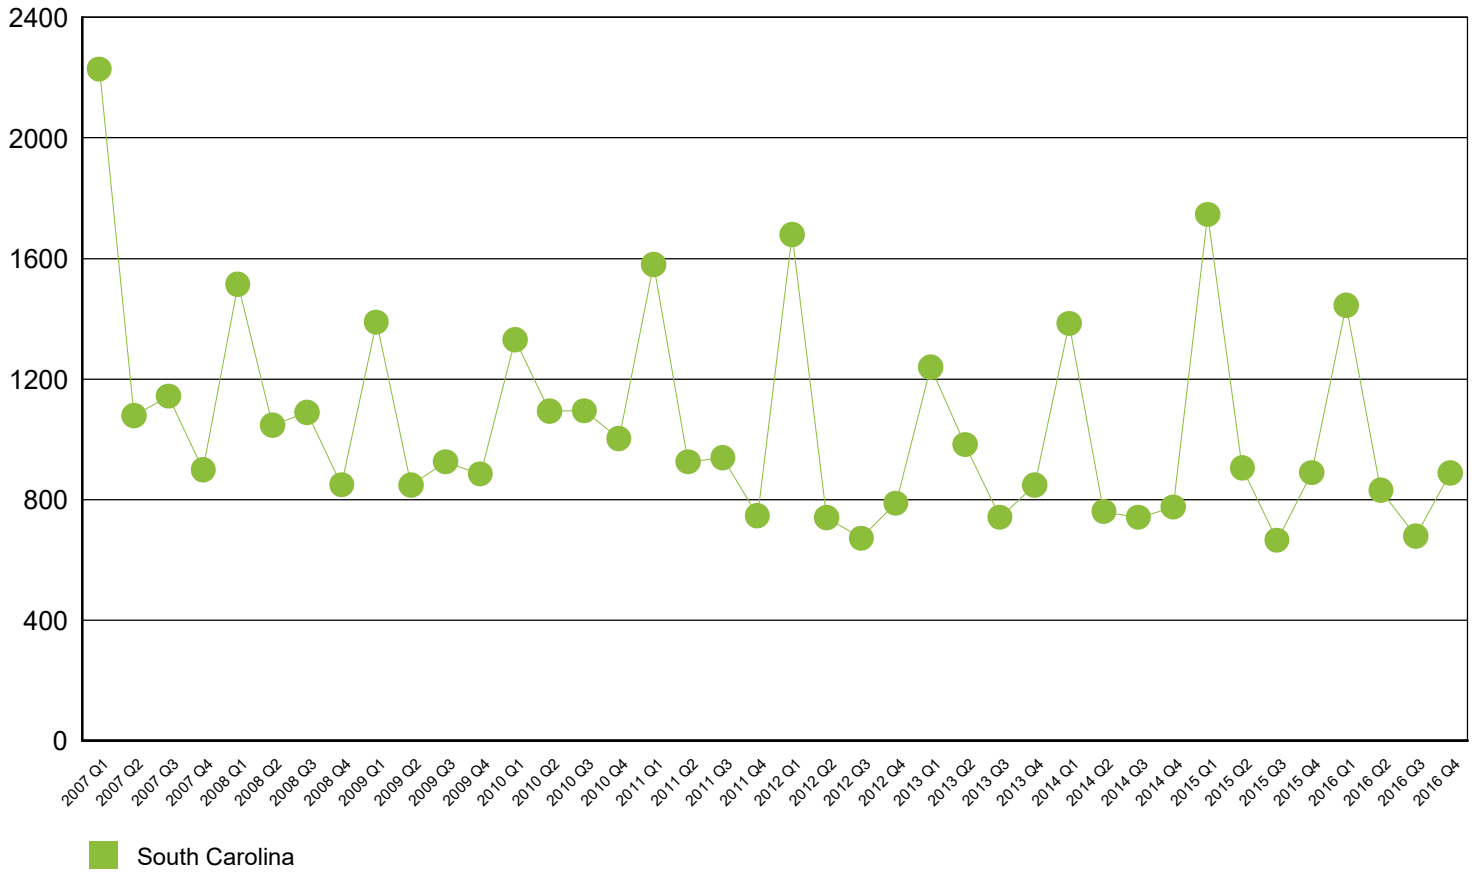

New Startup Firms

Period	New Firms
2016 Q4	888
2016 Q3	679
2016 Q2	831
2016 Q1	1,445
2015 Q4	889
2015 Q3	665
2015 Q2	905
2015 Q1	1,746
2014 Q4	775
2014 Q3	741
2014 Q2	760
2014 Q1	1,384
2013 Q4	848
2013 Q3	741
2013 Q2	982
2013 Q1	1,240
2012 Q4	788
2012 Q3	672
2012 Q2	740
2012 Q1	1,680

Note: A firm is included in the count when it does not have a UI Account Number in the previous quarter and has a Setup Date that falls in the quarter displayed.

Source: S.C. Department of Employment & Workforce