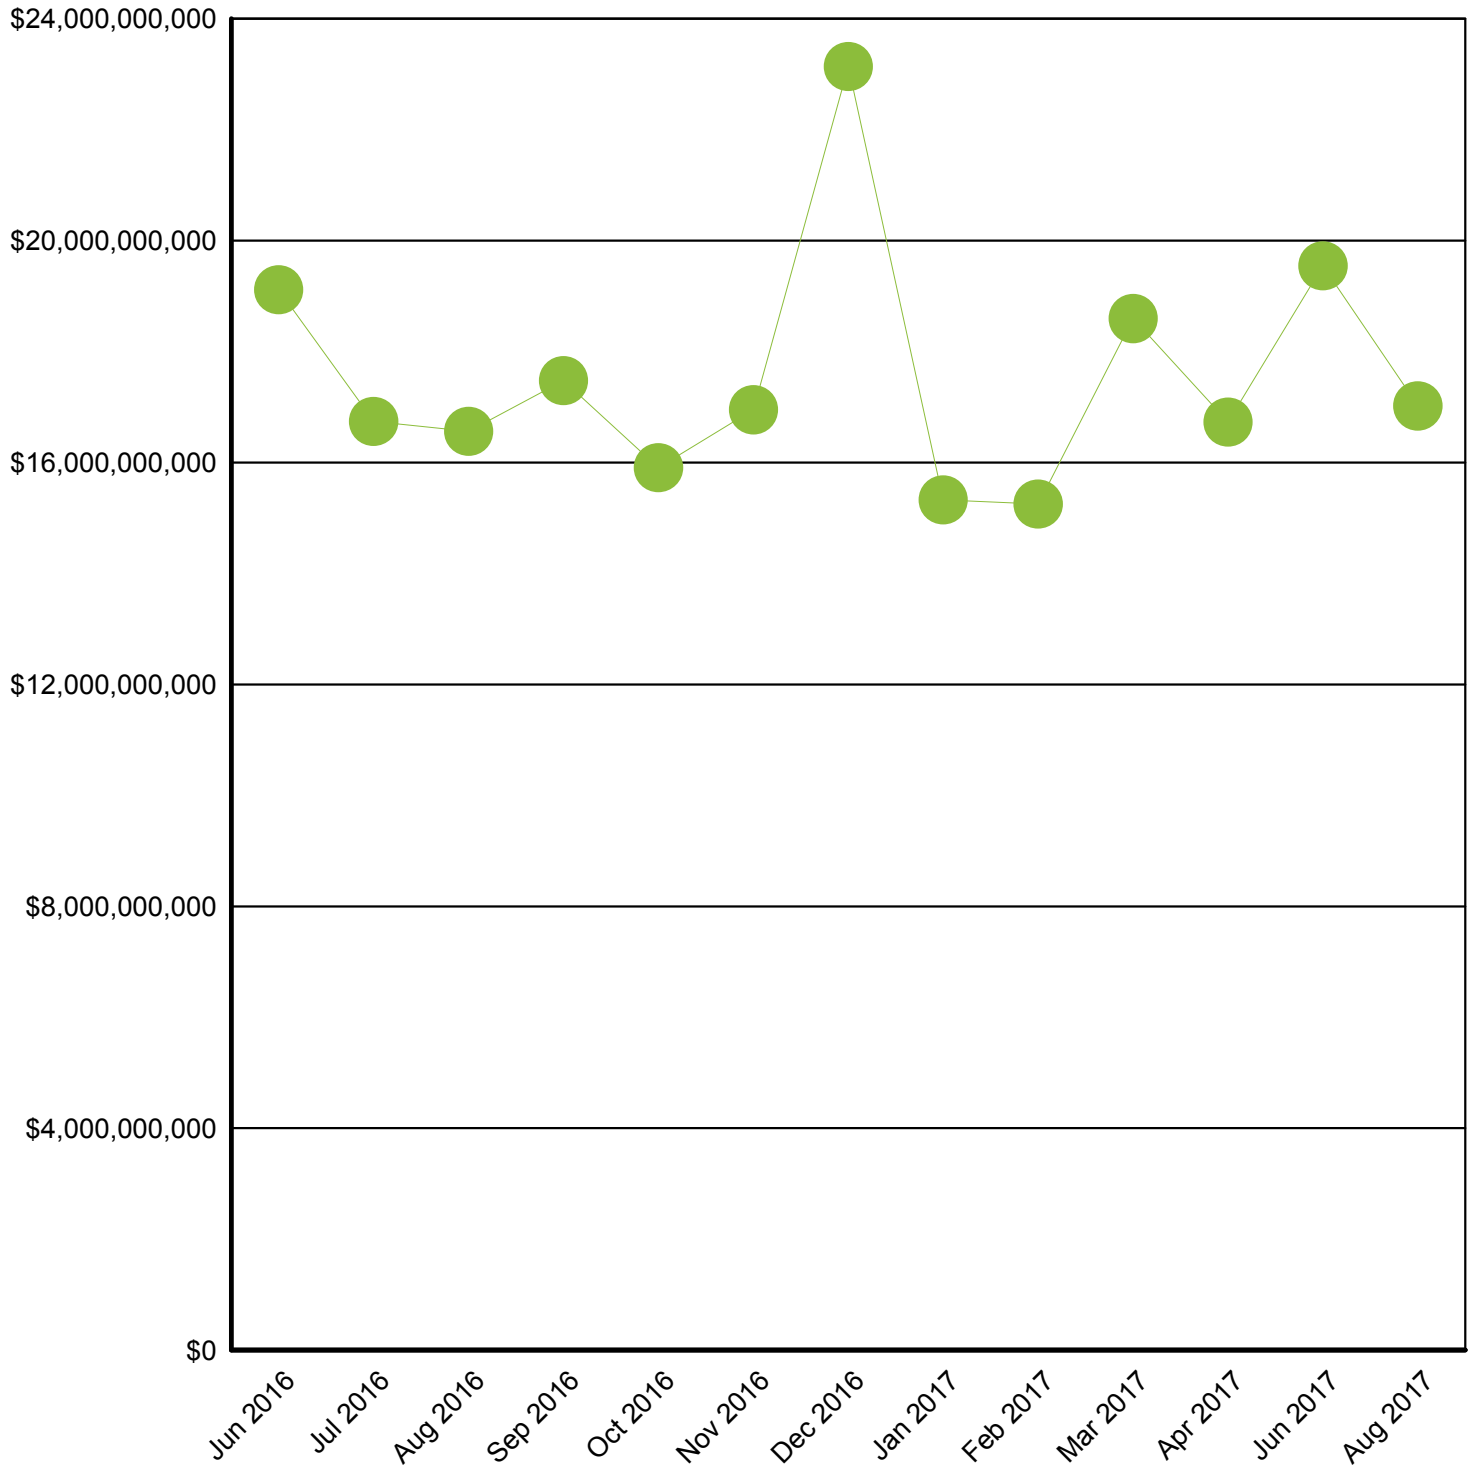

Retail Sales

Source: S.C. Department of Revenue