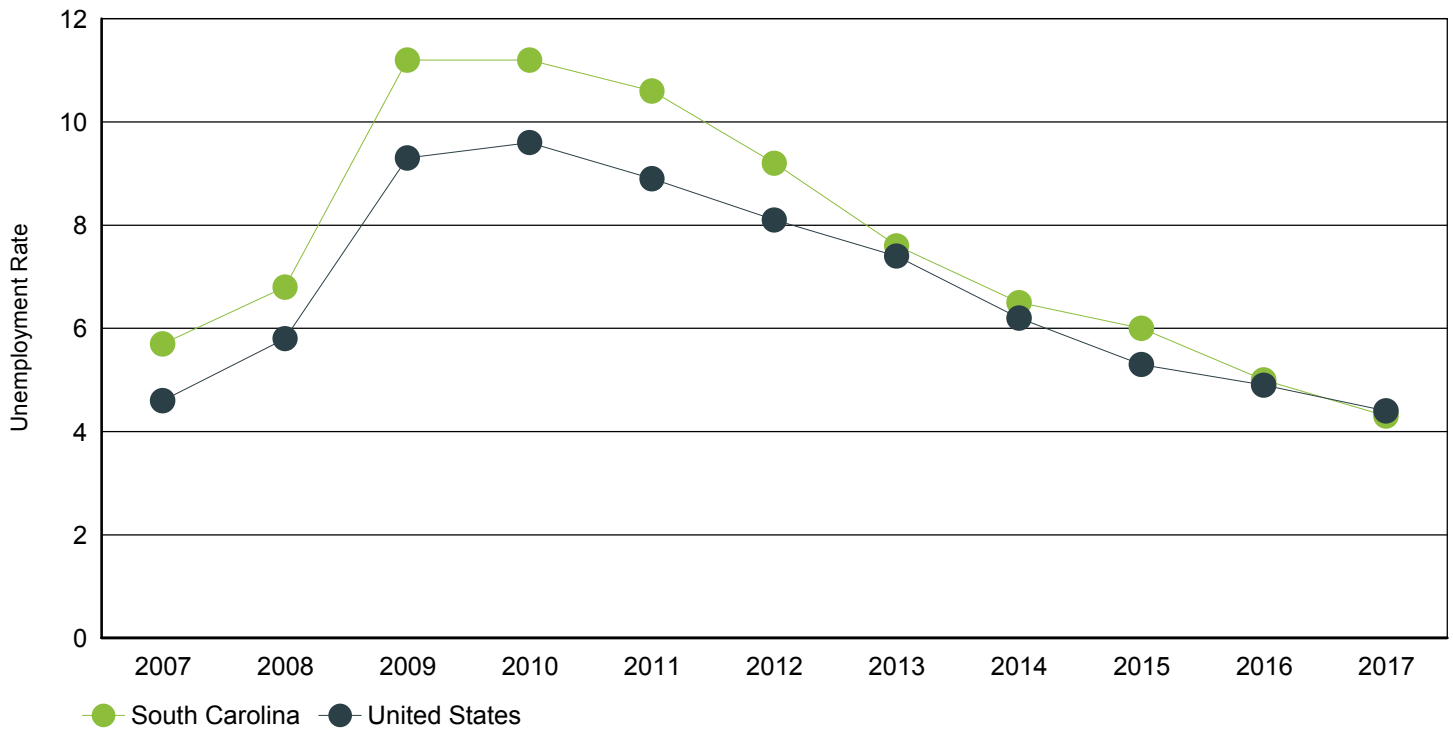

3. Industry Data

Employment by Industry.....	12
New Startup Firms.....	13
Top Occupational Openings.....	14
Average Annual Wage by Industry.....	15
Projections by Industry.....	16

4. Occupation Data

Projections by Occupation.....	17
Growing Occupations.....	18
Declining Occupations.....	19

5. Education Data

Educational Attainment.....	20
Graduate Trends.....	21
Educational Institutions.....	22

Annual Unemployment Rate (Unadjusted)

Trends

Year	South Carolina			United States		
	Employment	Unemp	Rate	Employment	Unemp	Rate
2017	2,213,894	98,757	4.30%	153,337,000	6,982,000	4.40%
2016	2,179,521	114,145	5.00%	151,436,000	7,751,000	4.90%
2015	2,134,244	135,095	6.00%	148,834,000	8,296,000	5.30%
2014	2,079,565	143,413	6.50%	146,305,000	9,617,000	6.20%
2013	2,023,642	167,326	7.60%	143,929,000	11,460,000	7.40%
2012	1,985,618	201,260	9.20%	142,469,000	12,506,000	8.10%
2011	1,945,900	229,623	10.60%	139,869,000	13,747,000	8.90%
2010	1,915,045	240,623	11.20%	139,064,000	14,825,000	9.60%
2009	1,910,670	242,075	11.20%	139,877,000	14,265,000	9.30%
2008	1,996,409	145,823	6.80%	145,362,000	8,924,000	5.80%
2007	2,005,686	120,205	5.70%	146,047,000	7,078,000	4.60%