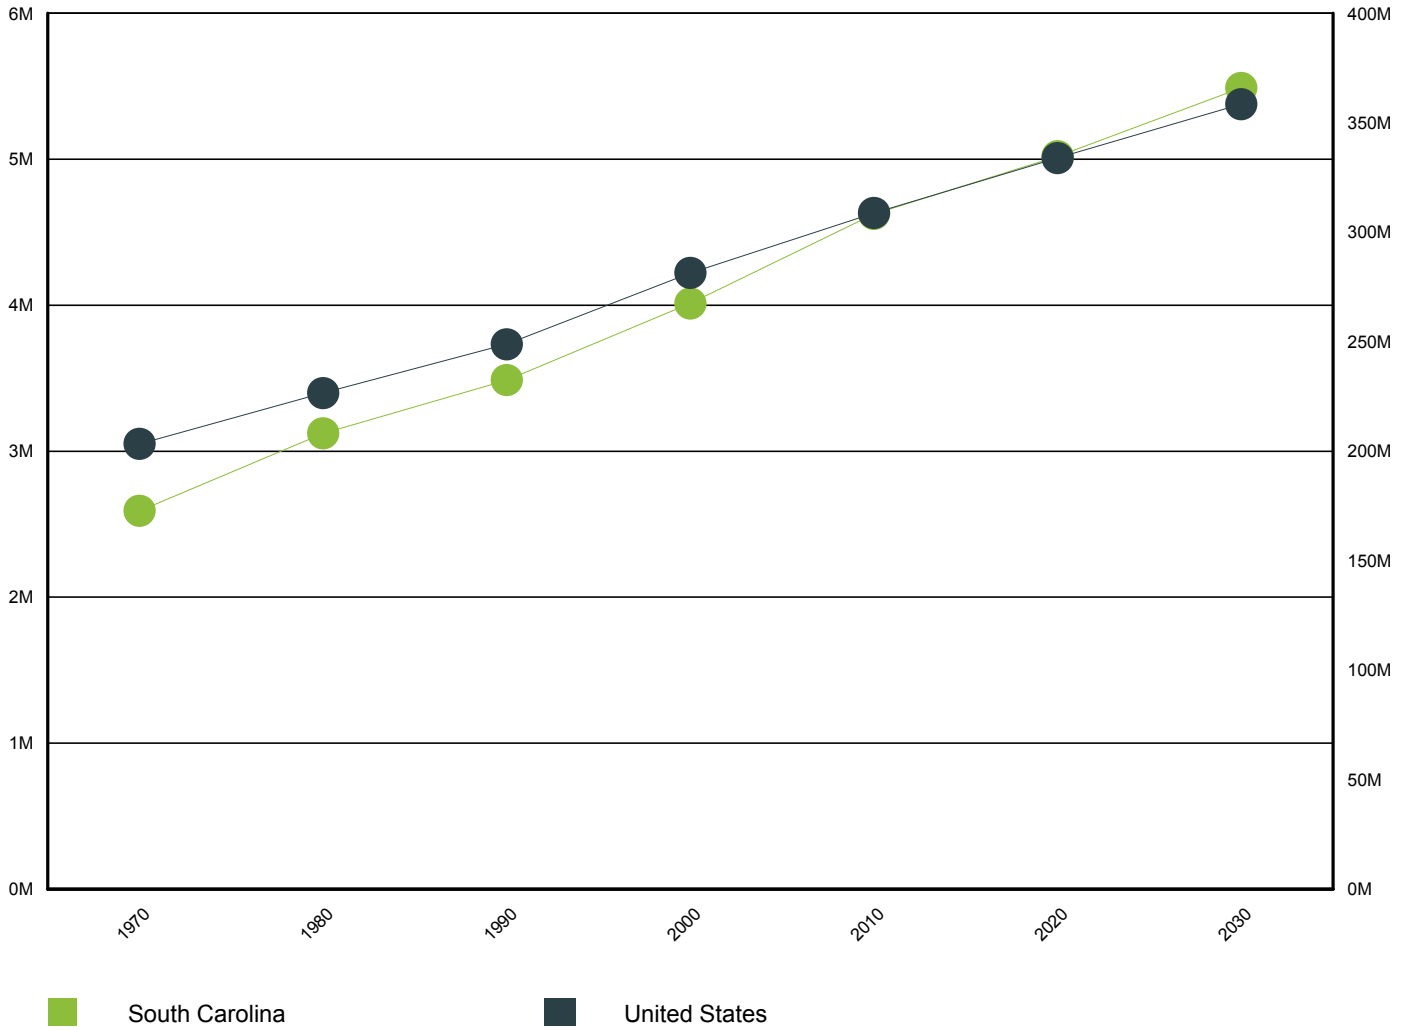

Population Change

Historical and Projected

South Carolina

United States

Year	South Carolina	United States
1970	2,590,713	203,302,031
1980	3,121,820	226,545,805
1990	3,486,310	248,845,816
2000	4,012,012	281,421,906
2010	4,625,364	308,745,538
2020	5,020,400	333,896,000
2030	5,488,460	358,471,000

Source: U.S. Census Bureau