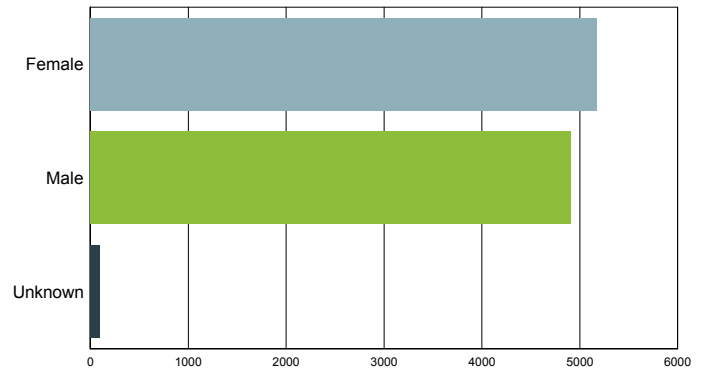

Characteristics of Unemployment Insurance Claimants

December 2017

Gender	South Carolina
Female	5,175
Male	4,906
Unknown	99

Race	South Carolina
ASIAN	44
BLACK	5,239
HAWAIIAN	9
NATIVE AMERICAN	47
MULTIPLE	448
UNKNOWN	285
WHITE	4,108