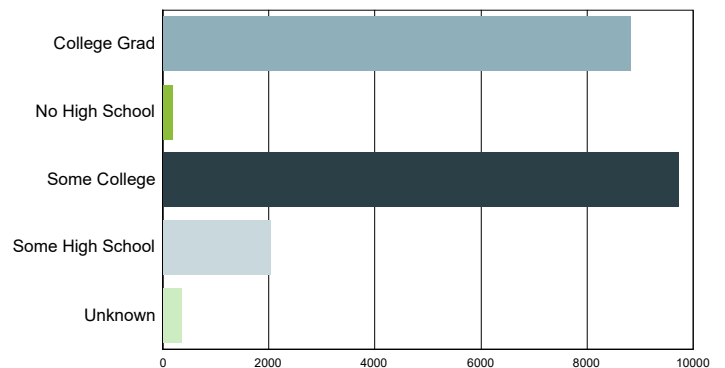

# Characteristics of Unemployment Insurance Claimants

August 2020

Gender	South Carolina
Female	10,858
Male	10,154
Unknown	91

Race	South Carolina
ASIAN	192
BLACK	9,439
HAWAIIAN	28
NATIVE AMERICAN	125
MULTIPLE	614
UNKNOWN	958
WHITE	9,747

Age Group	South Carolina
18 - 24	3,375
25 - 40	8,813
41 - 55	5,368
56 - 64	2,381
65+	1,040
Less than 18	126

Education Level	South Carolina
College Grad	8,821
No High School	178
Some College	9,721
Some High School	2,030
Unknown	353