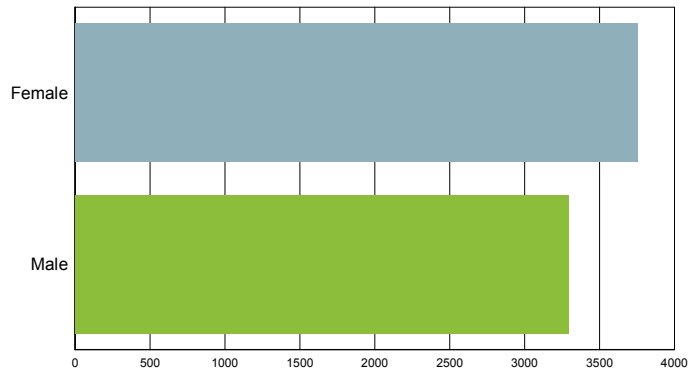

Characteristics of Unemployment Insurance Claimants

April 2017

Gender	South Carolina
Female	3,752
Male	3,294

Race	South Carolina
ASIAN	48
BLACK	3,671
HAWAIIAN	9
NATIVE AMERICAN	63
NON-WHITE	188
UNKNOWN	3
WHITE	3,064