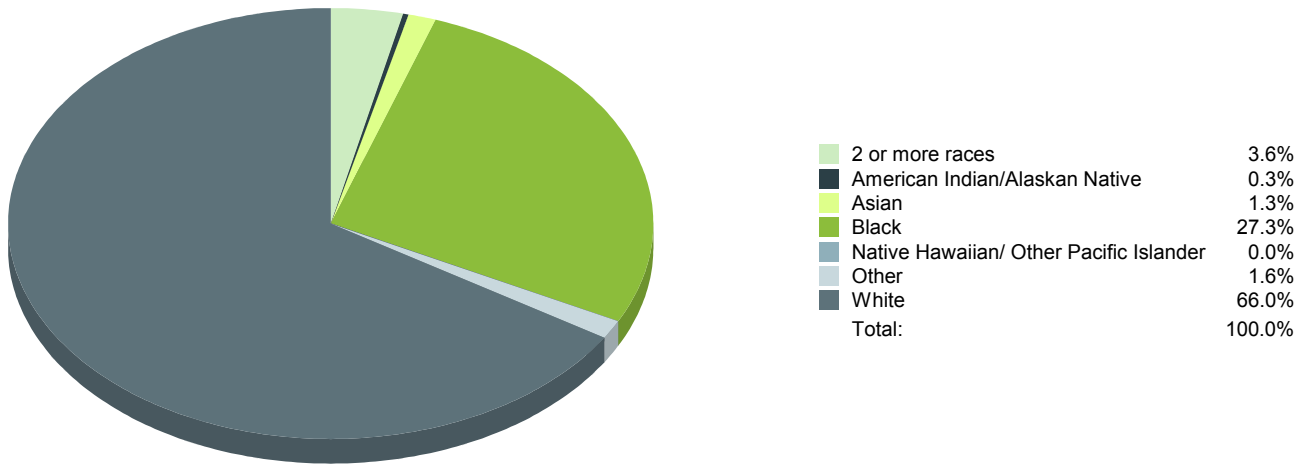

Population by Race

Race	South Carolina	%	United States	%
White	3,144,146	66%	230,592,579	72%
Black	1,298,534	27%	39,167,010	12%
American Indian/Alaskan Native	14,732	0%	2,540,309	1%
Asian	61,097	1%	15,231,962	5%
Native Hawaiian/ Other Pacific Islander	2,128	0%	526,347	0%
2 or more races	169,670	4%	17,464,666	5%
Other	74,130	2%	14,746,054	5%

Source: U.S. Census Bureau, American Community Survey

Population by Gender

Gender	South Carolina	United States
Male	2,276,305	153,247,412
Female	2,403,297	158,289,182

Source: U.S. Census Bureau, American Community Survey