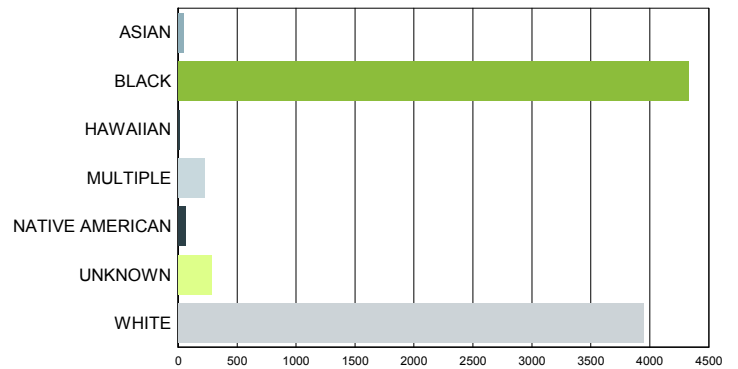

Source: S.C. Department of Employment & Workforce

Area Job Openings

South Carolina - Seasonally Adjusted

Period	Employed	Unemployed	Unemp. Rate	Job Openings
September-2018	2,227,423	76,772	3.3%	59,104
August-2018	2,227,762	78,758	3.4%	59,012
July-2018	2,227,550	82,339	3.6%	60,137
June-2018	2,225,973	87,096	3.8%	54,639
May-2018	2,225,414	92,505	4.0%	58,279
April-2018	2,225,655	97,929	4.2%	61,188
March-2018	2,225,252	102,079	4.4%	60,341
February-2018	2,223,397	101,415	4.4%	61,052
January-2018	2,221,051	100,182	4.3%	61,574
December-2017	2,220,845	97,879	4.2%	62,795
November-2017	2,221,189	97,944	4.2%	60,202
October-2017	2,221,475	97,934	4.2%	57,189
September-2017	2,220,466	97,769	4.2%	55,195

Source: S.C. Department of Employment & Workforce & The Conference Board's Help Wanted OnLine® data series
 South Carolina Data is Seasonally Adjusted

Characteristics of Unemployment Insurance Claimants

September 2018

Gender	South Carolina
Female	4,933
Male	3,964
Unknown	24

Race	South Carolina
ASIAN	46
BLACK	4,329
HAWAIIAN	12
NATIVE AMERICAN	65
MULTIPLE	229
UNKNOWN	288
WHITE	3,952

Age Group	South Carolina
18 - 24	973
25 - 40	3,837
41 - 55	2,771
56 - 64	1,063
65+	266
Less than 18	11