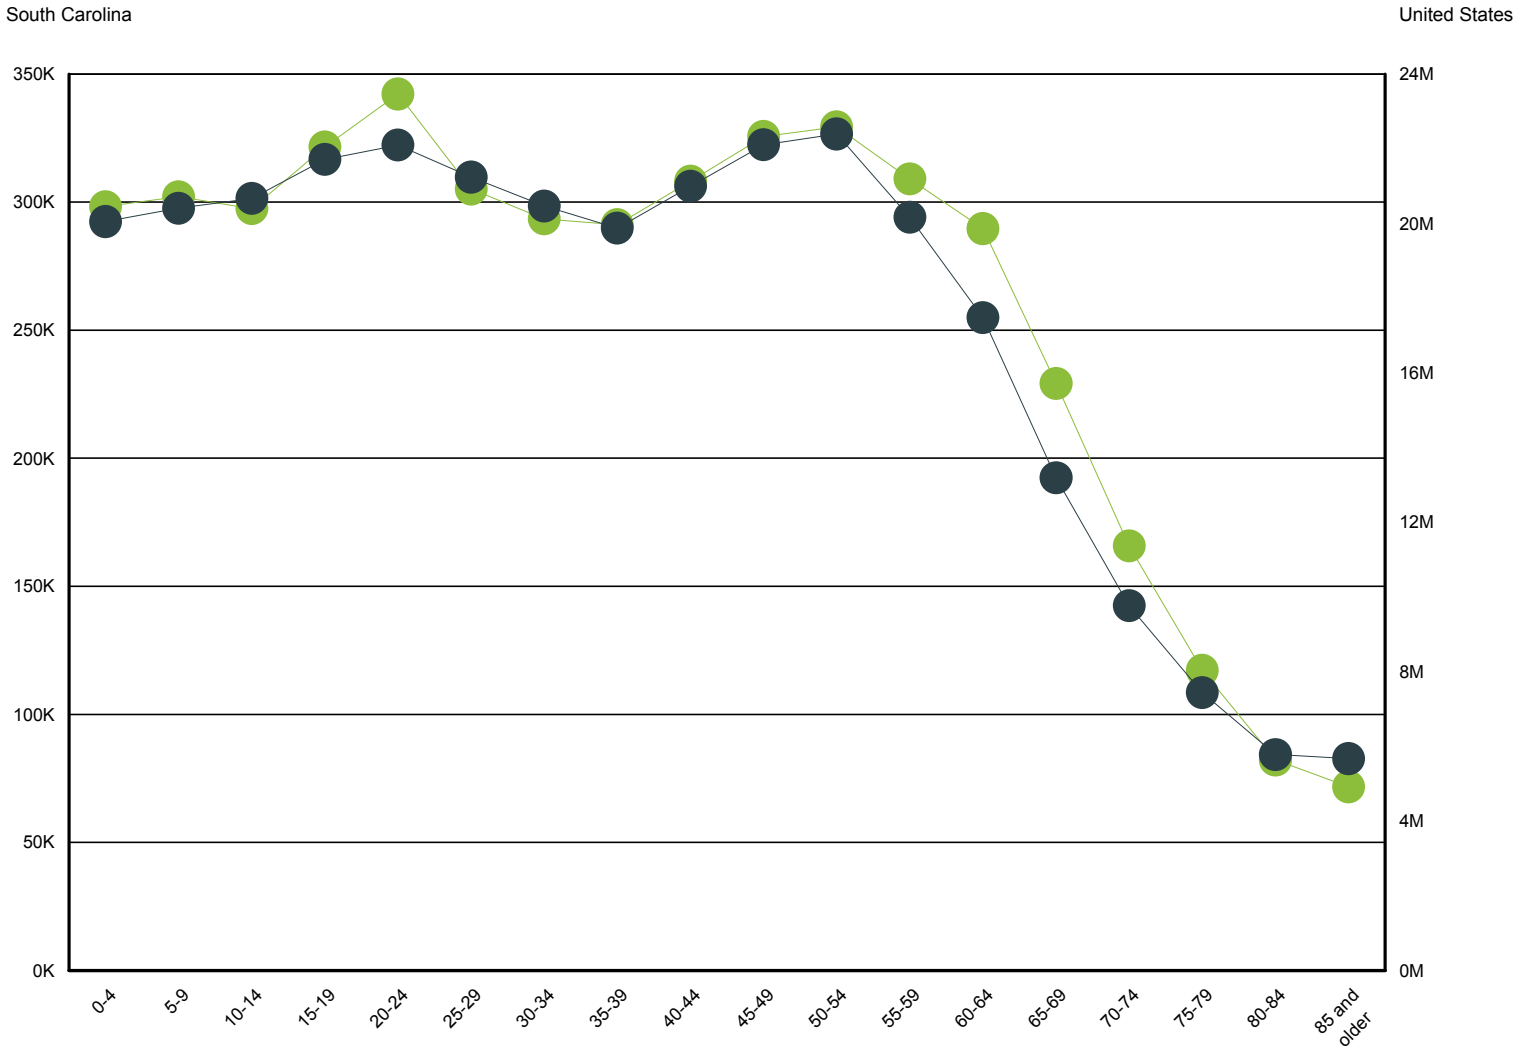

Population by Age

Note: K represents thousands & M represents millions

■ South Carolina   ■ United States

Age Range	South Carolina	United States
0-4	298,242	20,052,112
5-9	302,111	20,409,060
10-14	297,443	20,672,609
15-19	321,540	21,715,074
20-24	342,237	22,099,887
25-29	305,167	21,243,365
30-34	293,464	20,467,912
35-39	291,183	19,876,161
40-44	308,158	20,998,001
45-49	325,660	22,109,946
50-54	329,431	22,396,322
55-59	309,061	20,165,892
60-64	289,690	17,479,211
65-69	229,251	13,189,508
70-74	165,797	9,767,522
75-79	117,187	7,438,750
80-84	82,223	5,781,697
85 and older	71,757	5,673,565

Source: U.S. Census Bureau, American Community Survey