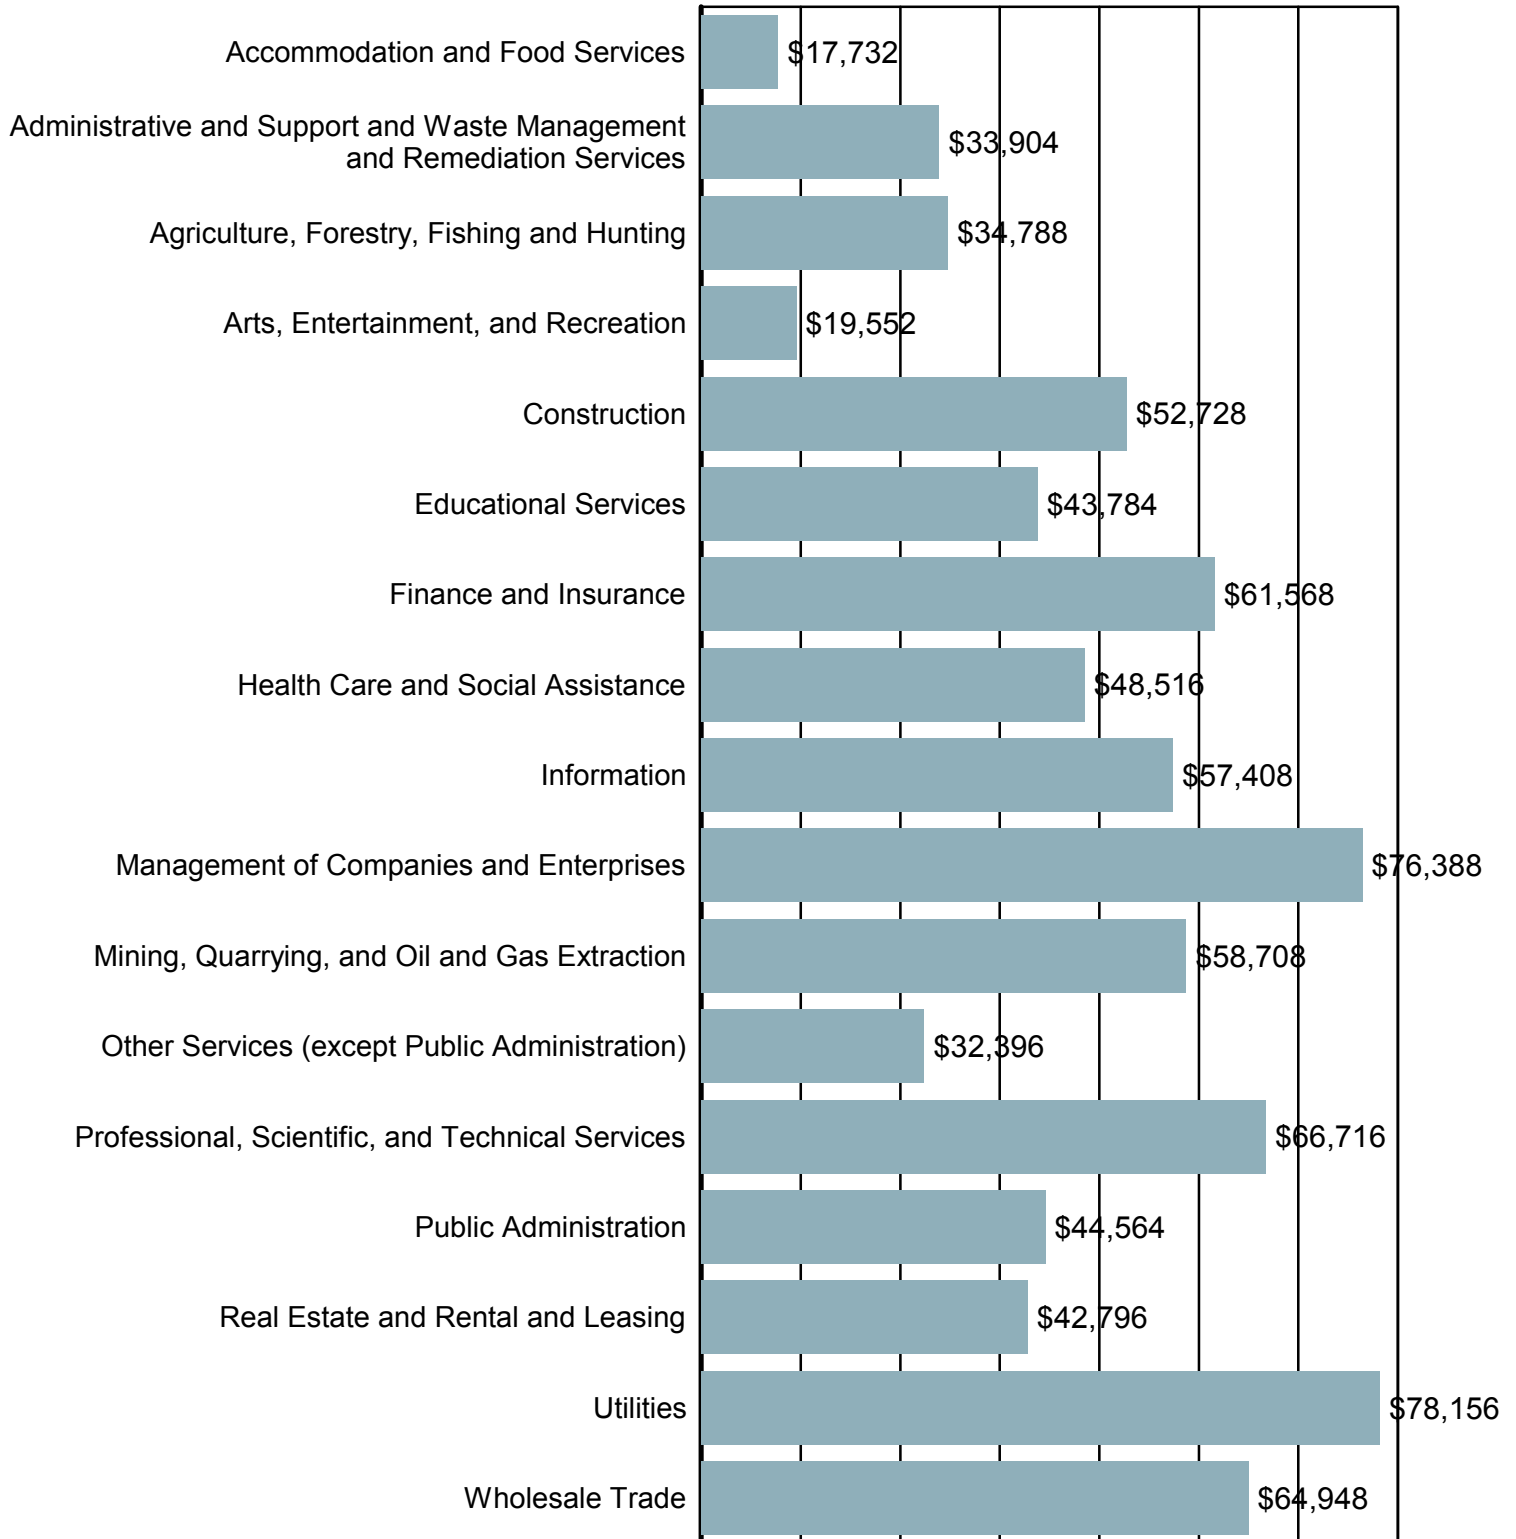

Top 20 Occupational Openings

South Carolina
April-2016

Occupations Name (Soccode)	Job Openings
Registered Nurses (29-1141)	4,711
Heavy and Tractor-Trailer Truck Drivers (53-3032)	3,553
Retail Salespersons (41-2031)	1,603
First-Line Supervisors of Retail Sales Workers (41-1011)	1,533
First-Line Supervisors of Food Preparation and Serving Workers (35-1012)	1,387
Maintenance and Repair Workers, General (49-9071)	1,198
Customer Service Representatives (43-4051)	1,060
First-Line Supervisors of Office and Administrative Support Workers (43-1011)	879
Industrial Engineers (17-2112)	855
Combined Food Preparation and Serving Workers, Including Fast Food (35-3021)	830
Physical Therapists (29-1123)	804
Computer User Support Specialists (15-1151)	789
First-Line Supervisors of Production and Operating Workers (51-1011)	784
Computer Occupations, All Other (15-1199)	766
Computer Systems Analysts (15-1121)	713
Network and Computer Systems Administrators (15-1142)	695
Stock Clerks and Order Fillers (43-5081)	639
Maids and Housekeeping Cleaners (37-2012)	636
Laborers and Freight, Stock, and Material Movers, Hand (53-7062)	634
Social and Human Service Assistants (21-1093)	625

Source: S.C. Department of Employment & Workforce & The Conference Board's Help Wanted OnLine® data series

Average Annual Wage by Industry

Source: S.C. Department of Employment & Workforce
Quarterly Census of Employment and Wages (QCEW) - 2017 Q2