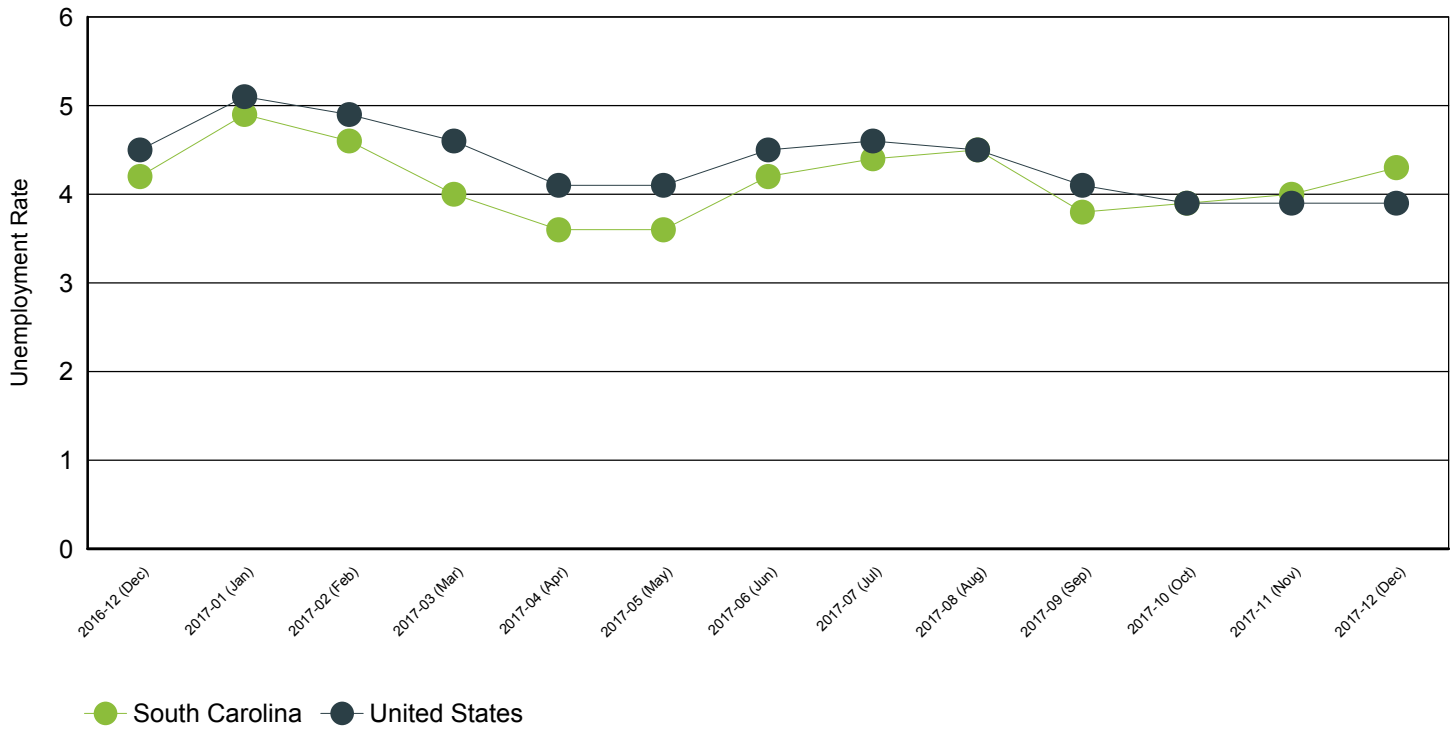

Monthly Unemployment Rate (Unadjusted)

Past 13 Months

Period	South Carolina			United States		
	Employment	Unemp	Rate	Employment	Unemp	Rate
Dec 2017	2,203,308	98,279	4.30%	153,602,000	6,278,000	3.90%
Nov 2017	2,210,693	91,343	4.00%	154,180,000	6,286,000	3.90%
Oct 2017	2,224,955	90,403	3.90%	154,223,000	6,242,000	3.90%
Sep 2017	2,234,060	88,921	3.80%	154,494,000	6,556,000	4.10%
Aug 2017	2,235,462	104,662	4.50%	153,576,000	7,287,000	4.50%
Jul 2017	2,252,319	102,623	4.40%	154,470,000	7,441,000	4.60%
Jun 2017	2,249,965	98,413	4.20%	154,086,000	7,250,000	4.50%
May 2017	2,234,715	83,647	3.60%	153,407,000	6,572,000	4.10%
Apr 2017	2,233,472	83,817	3.60%	153,262,000	6,555,000	4.10%
Mar 2017	2,228,488	94,003	4.00%	152,628,000	7,284,000	4.60%
Feb 2017	2,207,726	106,908	4.60%	151,594,000	7,887,000	4.90%
Jan 2017	2,190,808	112,371	4.90%	150,527,000	8,149,000	5.10%
Dec 2016	2,188,435	95,277	4.20%	151,798,000	7,170,000	4.50%

Source: S.C. Department of Employment & Workforce