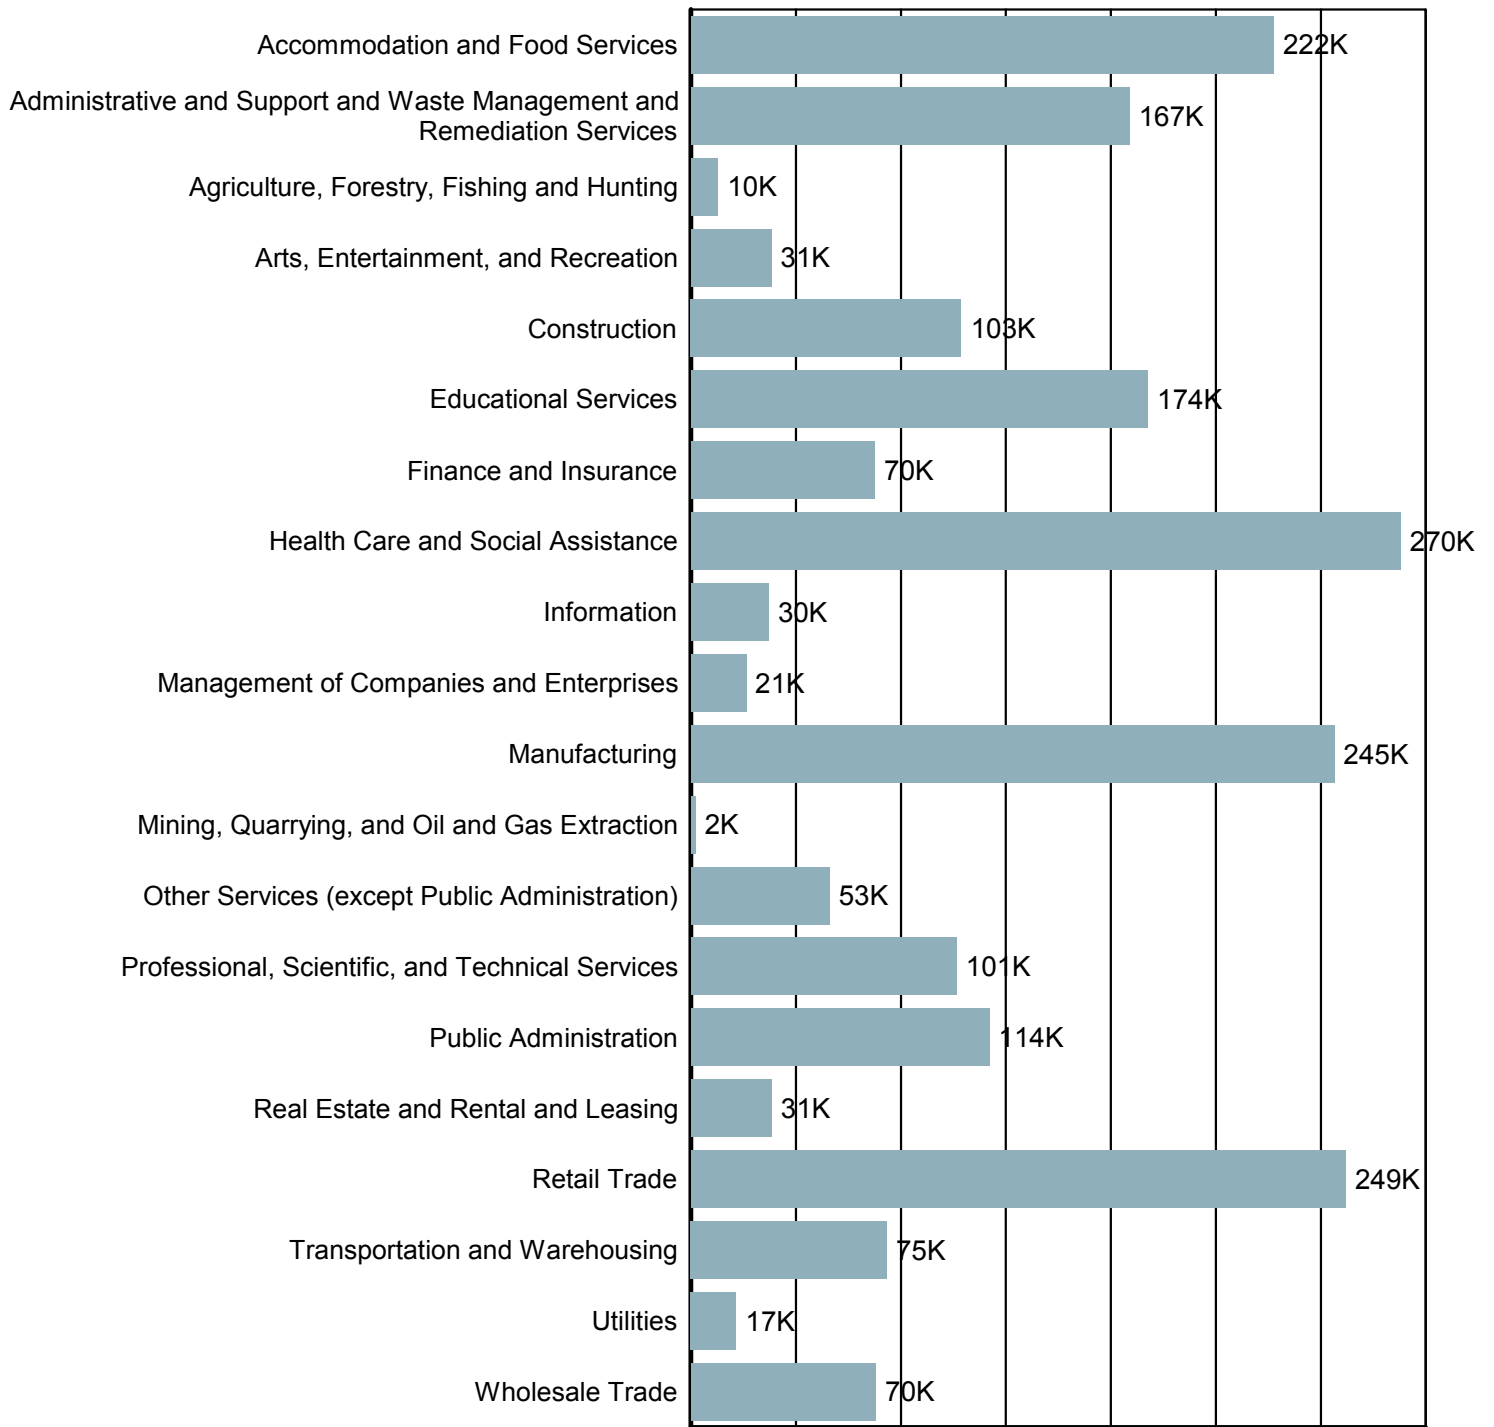

Source: U.S. Census Bureau

Employers/Employment by Size of Establishment

Employees	SC Employers	SC Employment
0 to 4	79,582	112,852
5 to 9	20,165	134,677
10 to 19	15,299	207,583
20 to 49	11,617	354,792
50 to 99	4,503	310,957
100 to 249	2,790	422,086
250 to 499	854	293,191
500 to 999	391	263,096
1000 +	304	764,813

Source: S.C. Department of Employment & Workforce - 2018 Q1
 - Indicates that the requested data is suppressed

20 Largest Employers

(Listed Alphabetically)

Corporation Name
BLUE CROSS BLUE SHIELD OF SC
BMW MANUFACTURING CORP.
CHARLESTON COUNTY SCHOOL DISTRICT
DEPARTMENT OF DEFENSE
HORRY COUNTY DEPARTMENT OF EDUCATIO
LEXINGTON COUNTY HEALTH SERVICE DIS
LOWES HOME CENTERS INC
MEDICAL UNIV OF SC HOSPITAL AUTHORI
MICHELIN NORTH AMERICA INC
PALMETTO HEALTH
PUBLIX SUPER MARKETS INC
SAVANNAH RIVER NUCLEAR SOLUTIONS LL
SC DEPARTMENT OF CORRECTIONS
SCHOOL DISTRICT OF GREENVILLE COUNT
SPARTANBURG REGIONAL MEDICAL CENTER
UNIVERSITY OF SOUTH CAROLINA
UPSTATE AFFILIATE ORGANIZATION
US POSTAL SERVICE
WAL-MART ASSOCIATES INC
WJBD VA MEDICAL CENTER

Source: S.C. Department of Employment & Workforce - 2018 Q1

Employment by Industry

Source: S.C. Department of Employment & Workforce
 Quarterly Census of Employment and Wages (QCEW) - 2018 Q1

New Startup Firms