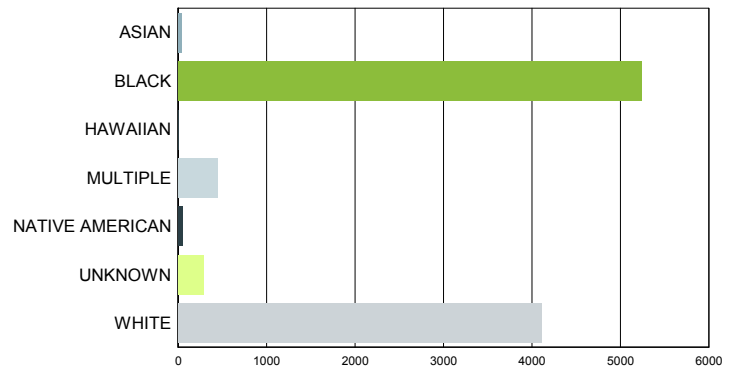

## Area Job Openings

*South Carolina - Seasonally Adjusted*

Period	Employed	Unemployed	Unemp. Rate	Job Openings
December-2017	2,227,542	96,434	4.1%	62,795
November-2017	2,232,646	92,726	4.0%	60,202
October-2017	2,235,030	91,092	3.9%	57,189
September-2017	2,232,770	91,342	3.9%	55,195
August-2017	2,225,885	93,069	4.0%	57,005
July-2017	2,227,818	91,607	3.9%	59,884
June-2017	2,230,571	91,627	3.9%	63,440
May-2017	2,231,971	96,526	4.1%	62,869
April-2017	2,232,681	101,458	4.3%	60,617
March-2017	2,229,182	103,639	4.4%	61,386
February-2017	2,220,060	103,363	4.4%	57,500
January-2017	2,209,188	101,455	4.4%	53,702
December-2016	2,199,862	98,225	4.3%	62,870

Source: S.C. Department of Employment & Workforce & The Conference Board's Help Wanted OnLine® data series  
 South Carolina Data is Seasonally Adjusted

# Characteristics of Unemployment Insurance Claimants

December 2017

Gender	South Carolina
Female	5,175
Male	4,906
Unknown	99

Race	South Carolina
ASIAN	44
BLACK	5,239
HAWAIIAN	9
NATIVE AMERICAN	47
MULTIPLE	448
UNKNOWN	285
WHITE	4,108