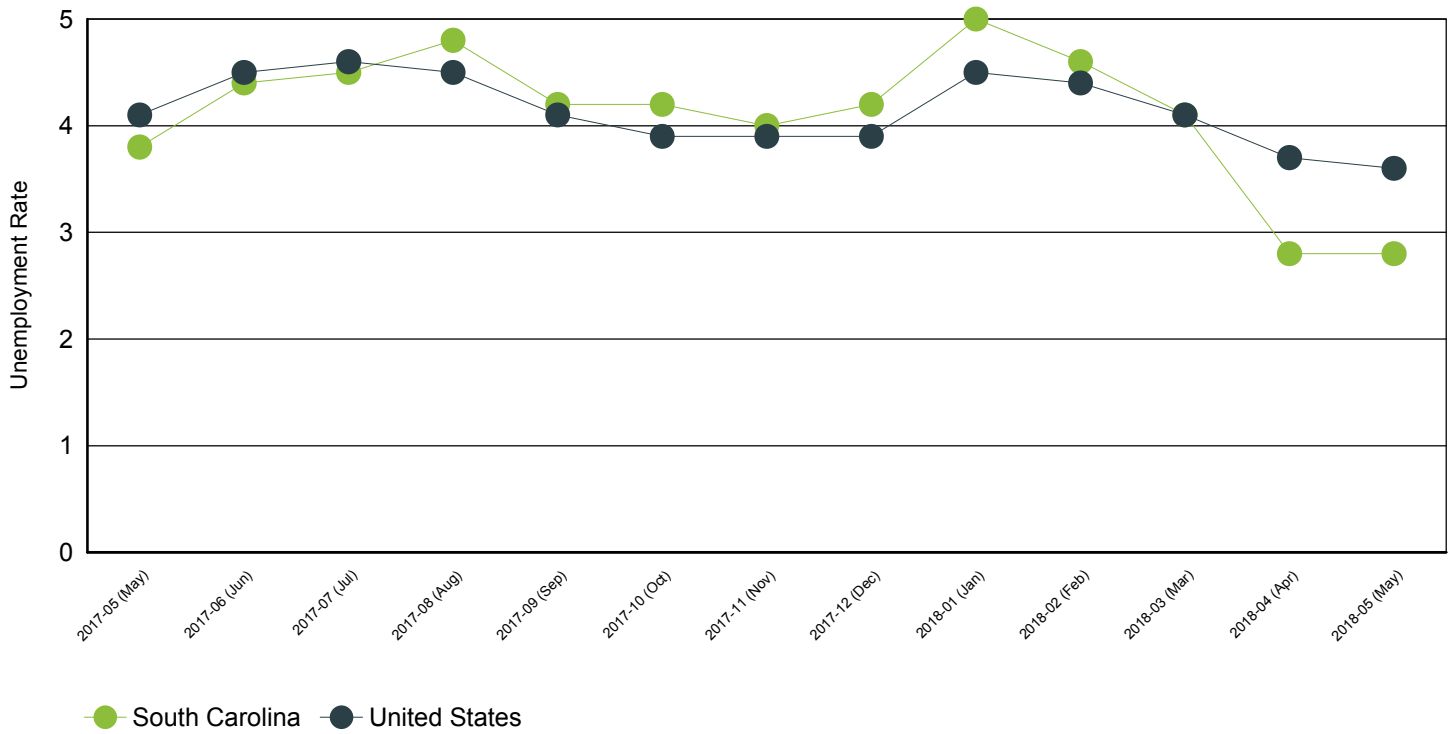

Monthly Unemployment Rate (Unadjusted)

Past 13 Months

Period	South Carolina			United States		
	Employment	Unemp	Rate	Employment	Unemp	Rate
May 2018	2,236,752	65,264	2.80%	156,009,000	5,756,000	3.60%
Apr 2018	2,232,596	64,142	2.80%	155,348,000	5,932,000	3.70%
Mar 2018	2,228,228	94,327	4.10%	154,877,000	6,671,000	4.10%
Feb 2018	2,216,273	106,386	4.60%	154,403,000	7,091,000	4.40%
Jan 2018	2,193,210	116,514	5.00%	152,848,000	7,189,000	4.50%
Dec 2017	2,204,693	96,152	4.20%	153,602,000	6,278,000	3.90%
Nov 2017	2,211,884	92,499	4.00%	154,180,000	6,286,000	3.90%
Oct 2017	2,219,078	96,947	4.20%	154,223,000	6,242,000	3.90%
Sep 2017	2,219,577	98,002	4.20%	154,494,000	6,556,000	4.10%
Aug 2017	2,219,269	111,007	4.80%	153,576,000	7,287,000	4.50%
Jul 2017	2,237,935	104,779	4.50%	154,470,000	7,441,000	4.60%
Jun 2017	2,238,204	104,015	4.40%	154,086,000	7,250,000	4.50%
May 2017	2,225,084	87,929	3.80%	153,407,000	6,572,000	4.10%

Source: S.C. Department of Employment & Workforce