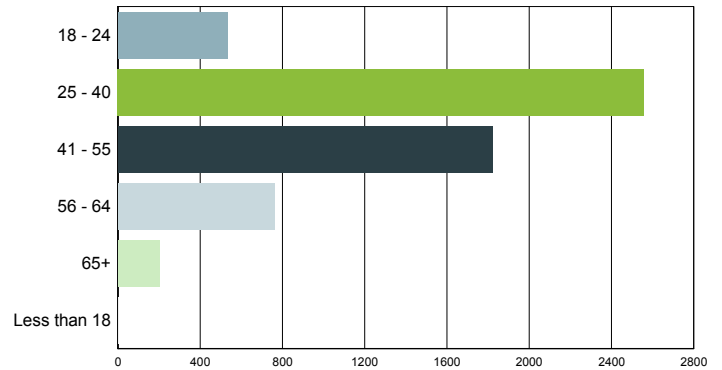

*Source: S.C. Department of Employment & Workforce & The Conference Board's Help Wanted OnLine® data series
South Carolina Data is Seasonally Adjusted*

Characteristics of Unemployment Insurance Claimants

March 2018

Gender	South Carolina
Female	3,081
Male	2,717
Unknown	78

Race	South Carolina
ASIAN	27
BLACK	2,896
HAWAIIAN	10
NATIVE AMERICAN	35
MULTIPLE	152
UNKNOWN	190
WHITE	2,566

Age Group	South Carolina
18 - 24	534
25 - 40	2,558
41 - 55	1,821
56 - 64	761
65+	200
Less than 18	2

Education Level	South Carolina
College Grad	2,665
No High School	35
Some College	2,483
Some High School	498
Unknown	195

Source: S.C. Department of Employment & Workforce

Characteristics of Unemployment Insurance Claims by Industry