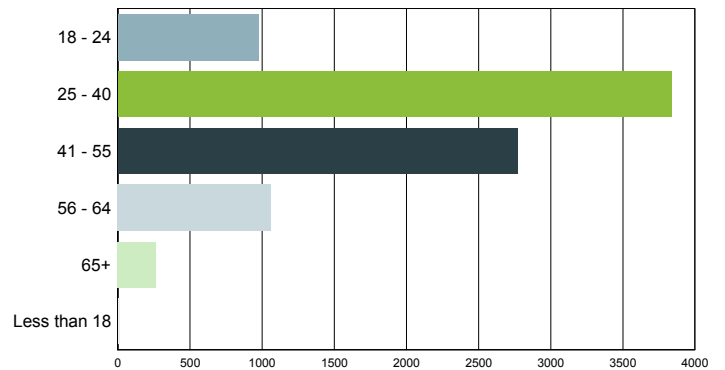

Source: S.C. Department of Employment & Workforce

Area Job Openings

South Carolina - Seasonally Adjusted

Period	Employed	Unemployed	Unemp. Rate	Job Openings
September-2018	2,227,423	76,772	3.3%	59,104
August-2018	2,227,762	78,758	3.4%	59,012
July-2018	2,227,550	82,339	3.6%	60,137
June-2018	2,225,973	87,096	3.8%	54,639
May-2018	2,225,414	92,505	4.0%	58,279
April-2018	2,225,655	97,929	4.2%	61,188
March-2018	2,225,252	102,079	4.4%	60,341
February-2018	2,223,397	101,415	4.4%	61,052
January-2018	2,221,051	100,182	4.3%	61,574
December-2017	2,220,845	97,879	4.2%	62,795
November-2017	2,221,189	97,944	4.2%	60,202
October-2017	2,221,475	97,934	4.2%	57,189
September-2017	2,220,466	97,769	4.2%	55,195

Source: S.C. Department of Employment & Workforce & The Conference Board's Help Wanted OnLine® data series
 South Carolina Data is Seasonally Adjusted

Characteristics of Unemployment Insurance Claimants

September 2018

Gender	South Carolina
Female	4,933
Male	3,964
Unknown	24

Race	South Carolina
ASIAN	46
BLACK	4,329
HAWAIIAN	12
NATIVE AMERICAN	65
MULTIPLE	229
UNKNOWN	288
WHITE	3,952

Age Group	South Carolina
18 - 24	973
25 - 40	3,837
41 - 55	2,771
56 - 64	1,063
65+	266
Less than 18	11

Education Level	South Carolina
College Grad	3,714
No High School	36
Some College	3,756
Some High School	641
Unknown	774

Source: S.C. Department of Employment & Workforce

Characteristics of Unemployment Insurance Claims by Industry