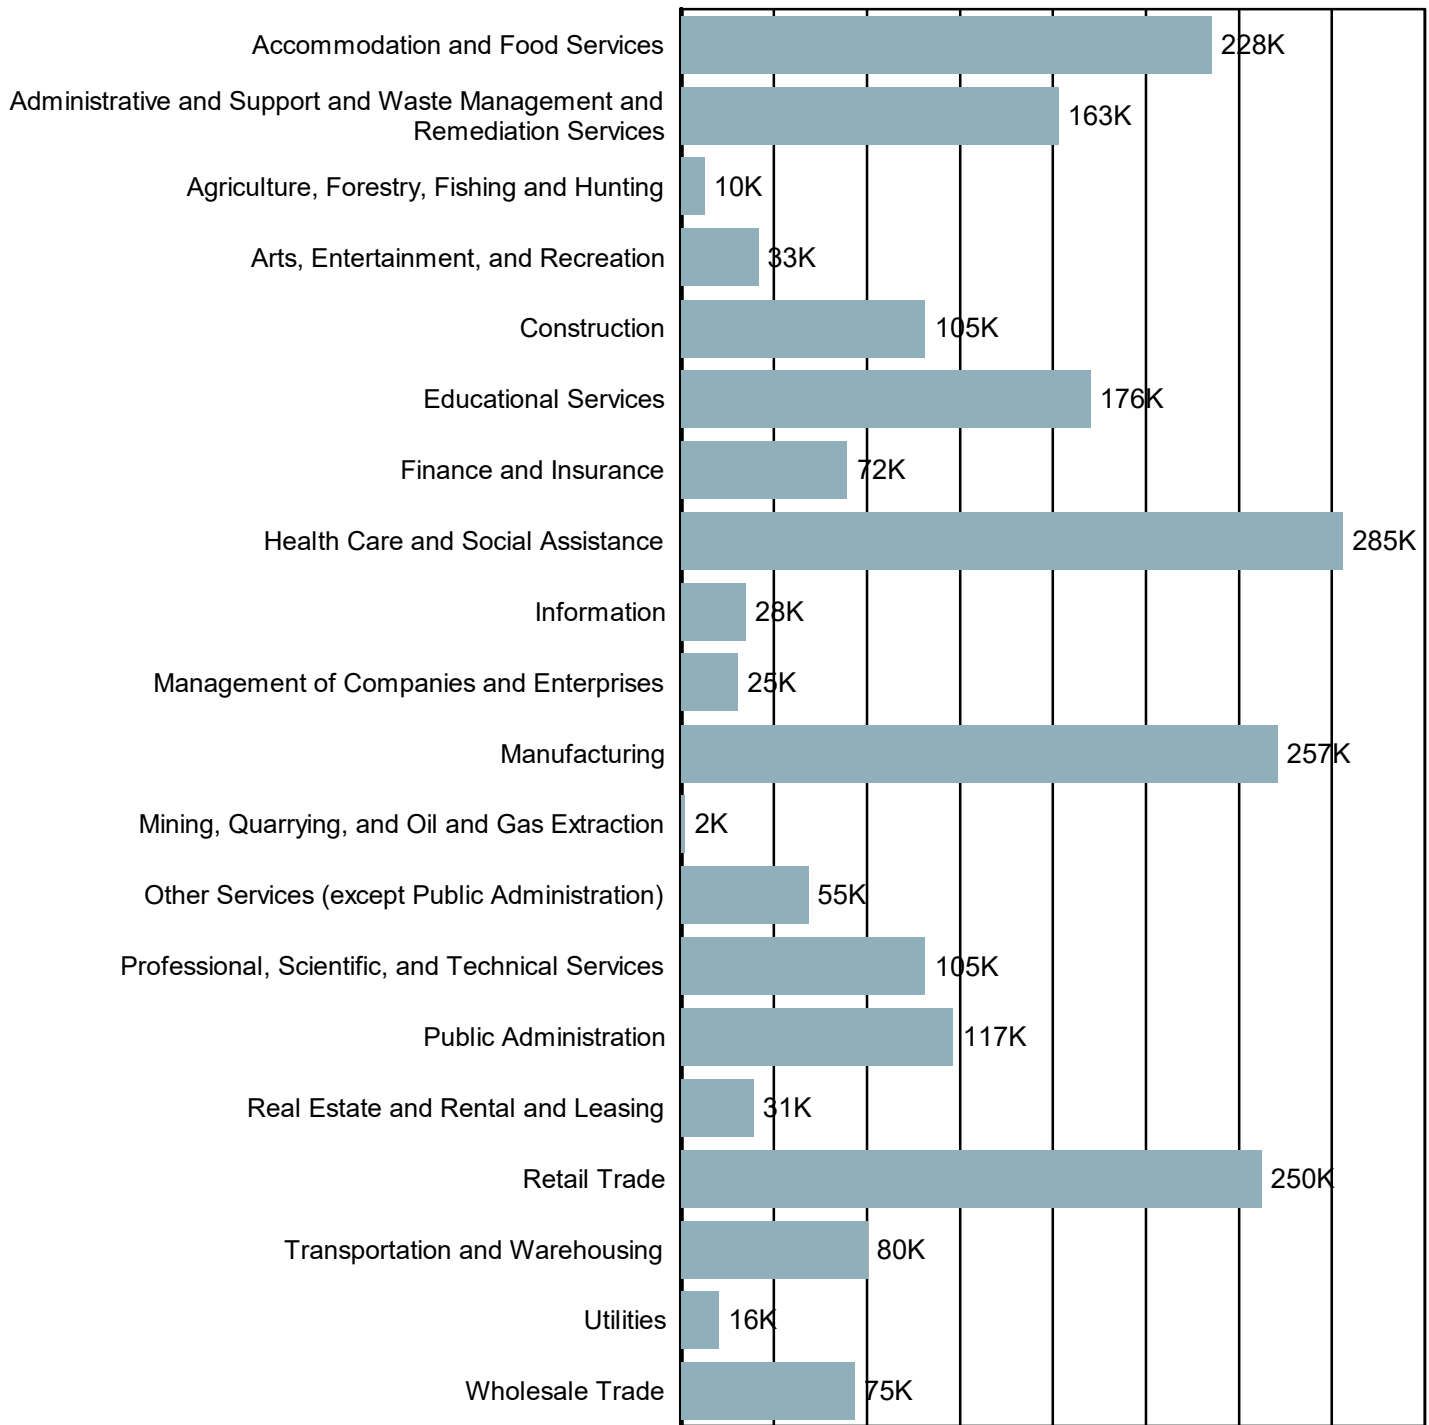

Employment by Industry

Source: S.C. Department of Employment & Workforce
Quarterly Census of Employment and Wages (QCEW) - 2020 Q1