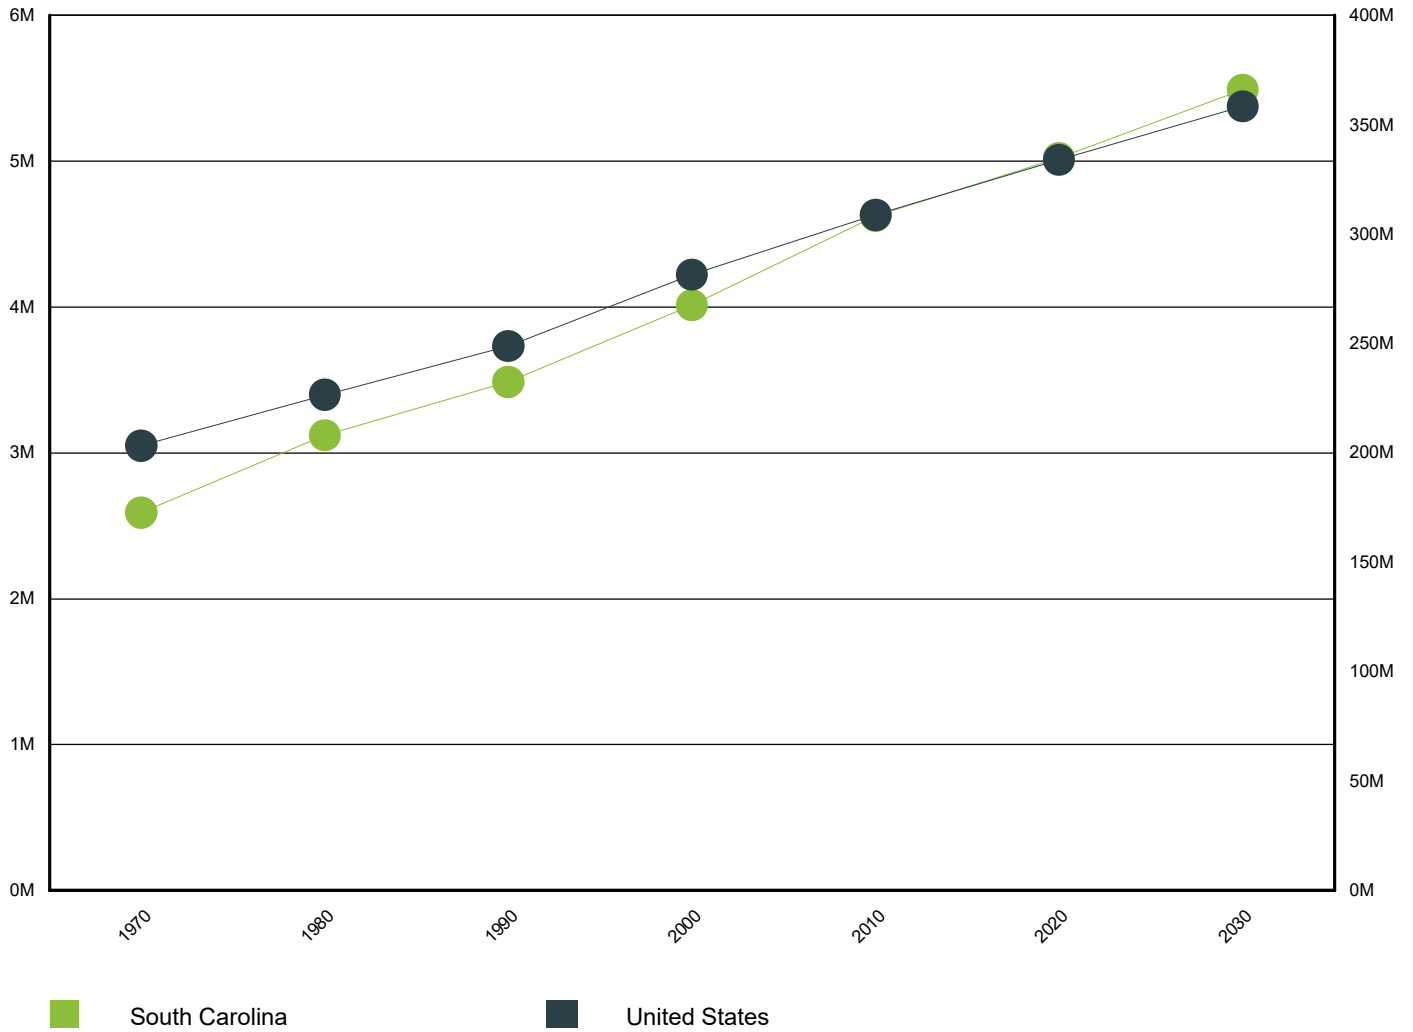

Population Change

Historical and Projected

South Carolina

United States

Year	South Carolina	United States
1970	2,590,713	203,302,031
1980	3,121,820	226,545,805
1990	3,486,310	248,845,816
2000	4,012,012	281,421,906
2010	4,625,364	308,745,538
2020	5,020,400	333,896,000
2030	5,488,460	358,471,000

Source: U.S. Census Bureau