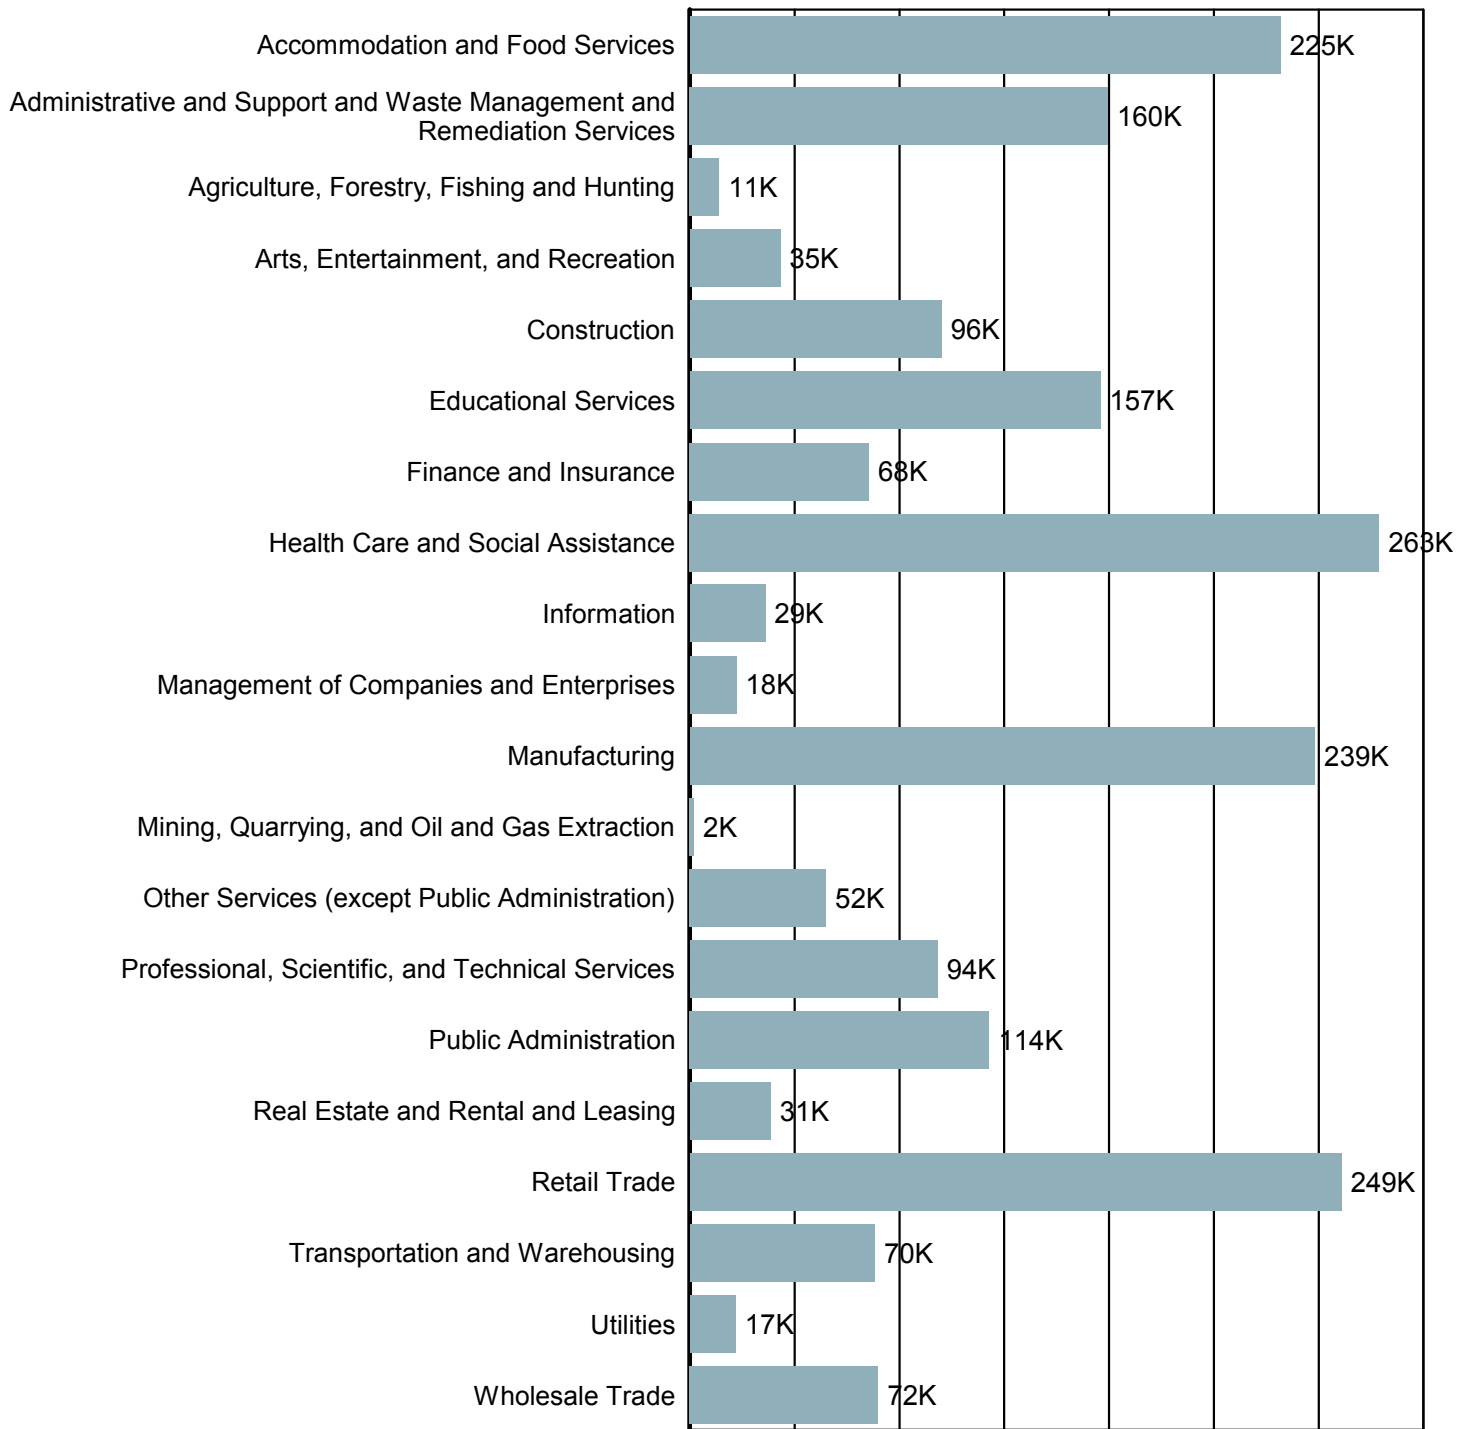

Employment by Industry

Source: S.C. Department of Employment & Workforce
Quarterly Census of Employment and Wages (QCEW) - 2016 Q3