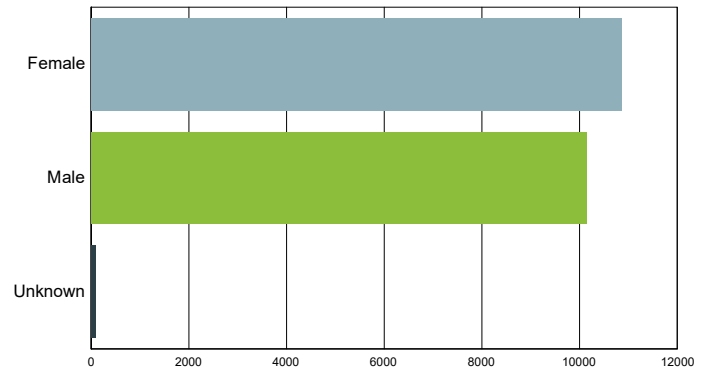

Characteristics of Unemployment Insurance Claimants

August 2020

Gender	South Carolina
Female	10,858
Male	10,154
Unknown	91

Race	South Carolina
ASIAN	192
BLACK	9,439
HAWAIIAN	28
NATIVE AMERICAN	125
MULTIPLE	614
UNKNOWN	958
WHITE	9,747