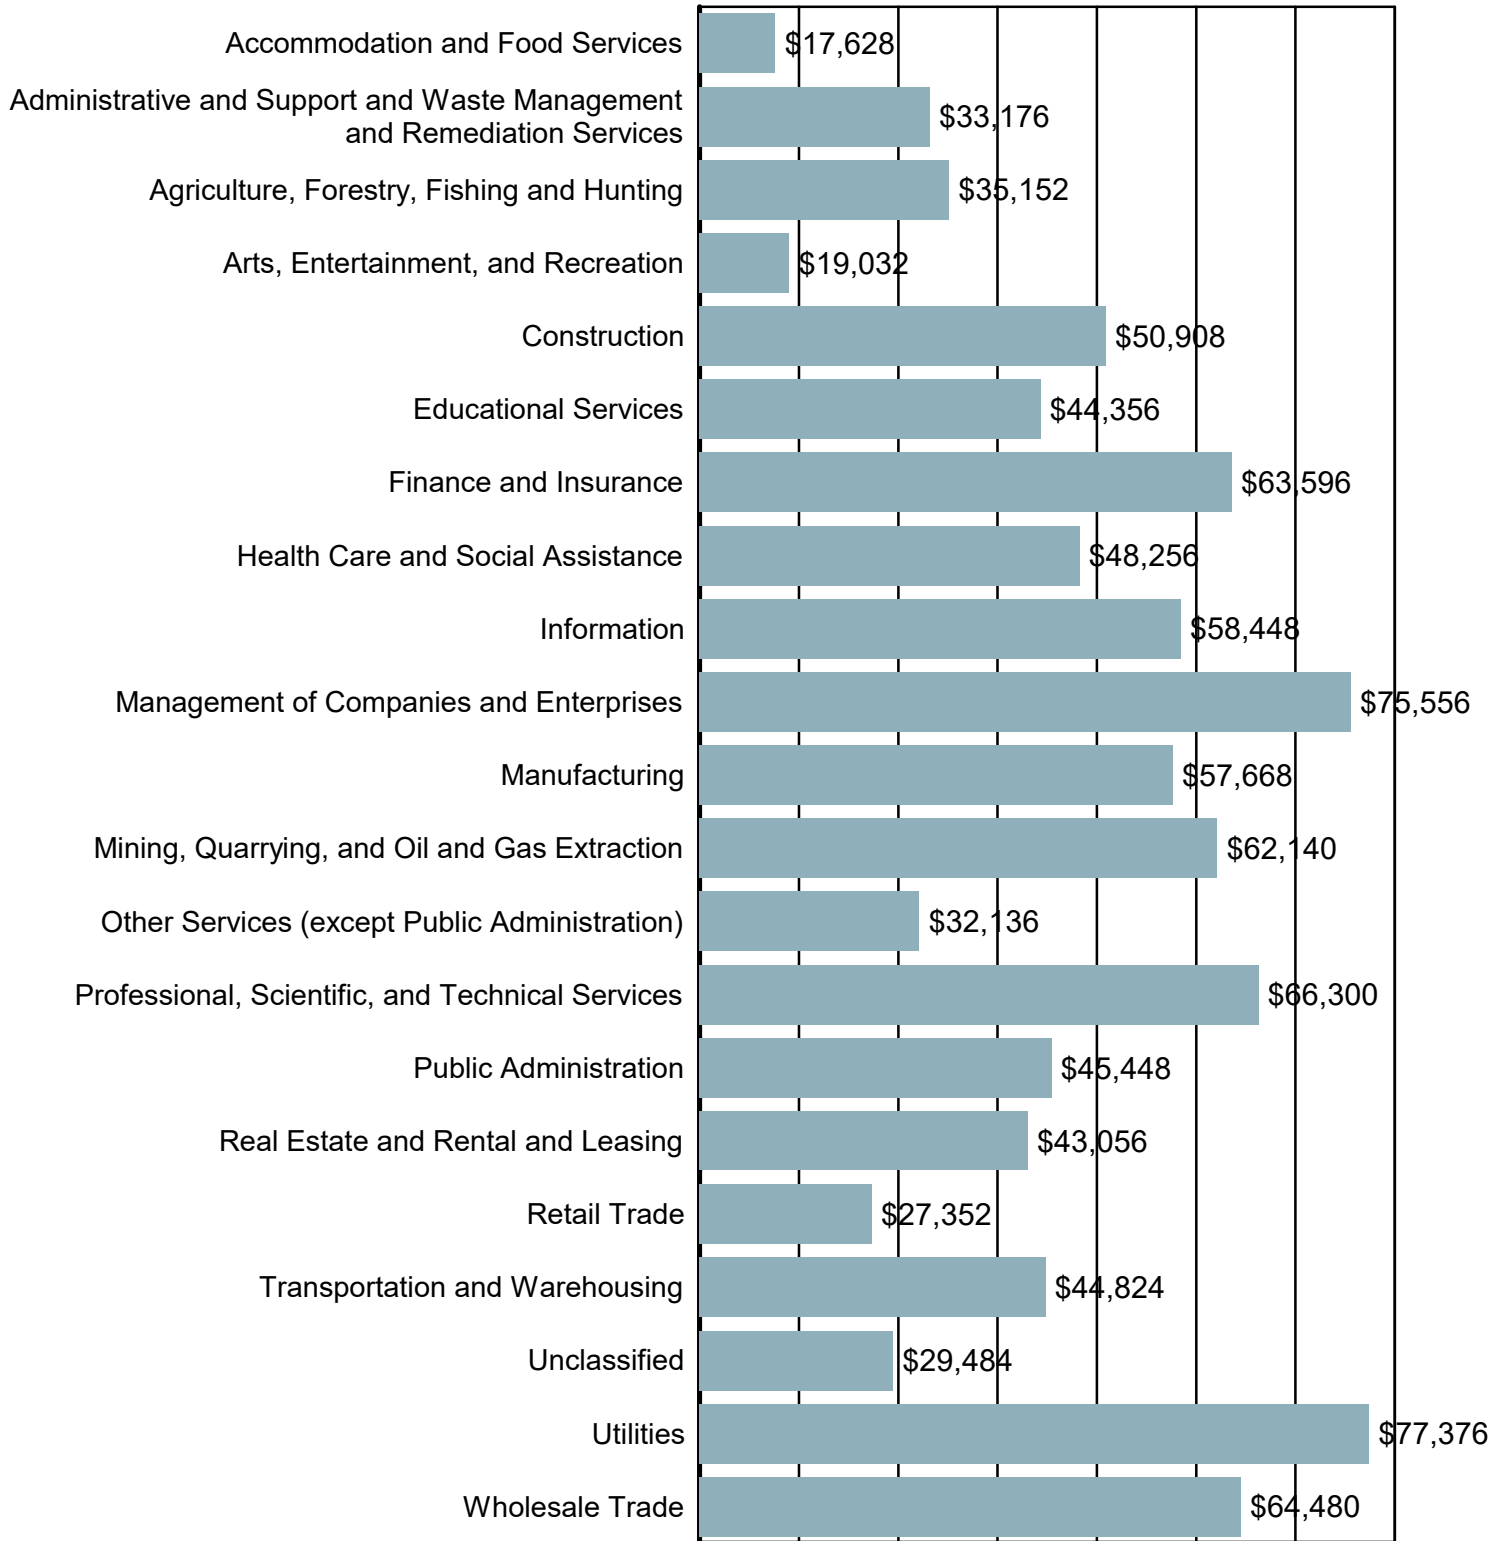

Top 20 Occupational Openings

South Carolina
April-2016

Occupations Name (Soccode)	Job Openings
Registered Nurses (29-1141)	4,711
Heavy and Tractor-Trailer Truck Drivers (53-3032)	3,553
Retail Salespersons (41-2031)	1,603
First-Line Supervisors of Retail Sales Workers (41-1011)	1,533
First-Line Supervisors of Food Preparation and Serving Workers (35-1012)	1,387
Maintenance and Repair Workers, General (49-9071)	1,198
Customer Service Representatives (43-4051)	1,060
First-Line Supervisors of Office and Administrative Support Workers (43-1011)	879
Industrial Engineers (17-2112)	855
Physical Therapists (29-1123)	804
First-Line Supervisors of Production and Operating Workers (51-1011)	784
Maids and Housekeeping Cleaners (37-2012)	636
Laborers and Freight, Stock, and Material Movers, Hand (53-7062)	634
Social and Human Service Assistants (21-1093)	625
Medical and Health Services Managers (11-9111)	616
Occupational Therapists (29-1122)	603
Landscaping and Groundskeeping Workers (37-3011)	594
Automotive Service Technicians and Mechanics (49-3023)	593
Light Truck Drivers (53-3033)	592
First-Line Supervisors of Mechanics, Installers, and Repairers (49-1011)	588

Source: S.C. Department of Employment & Workforce & The Conference Board's Help Wanted OnLine® data series

Average Annual Wage by Industry

Source: S.C. Department of Employment & Workforce
Quarterly Census of Employment and Wages (QCEW) - 2018 Q2