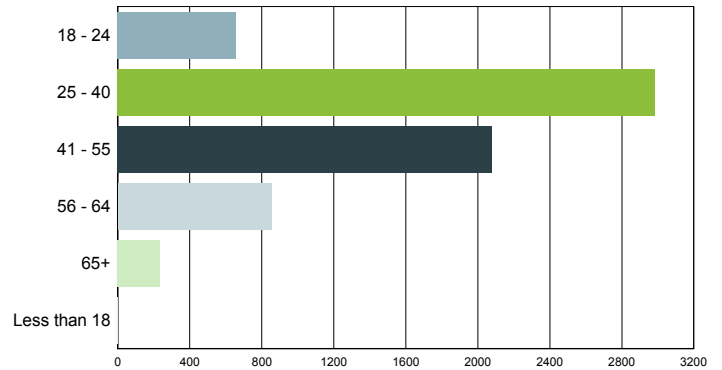

Source: S.C. Department of Employment & Workforce & The Conference Board's Help Wanted OnLine® data series  
 South Carolina Data is Seasonally Adjusted

# Characteristics of Unemployment Insurance Claimants

May 2018

Gender	South Carolina
Female	3,740
Male	2,999
Unknown	75

Race	South Carolina
ASIAN	41
BLACK	3,572
HAWAIIAN	5
NATIVE AMERICAN	43
MULTIPLE	160
UNKNOWN	231
WHITE	2,762

Age Group	South Carolina
18 - 24	656
25 - 40	2,985
41 - 55	2,079
56 - 64	855
65+	237
Less than 18	2

Education Level	South Carolina
College Grad	2,964
No High School	45
Some College	2,972
Some High School	530
Unknown	303