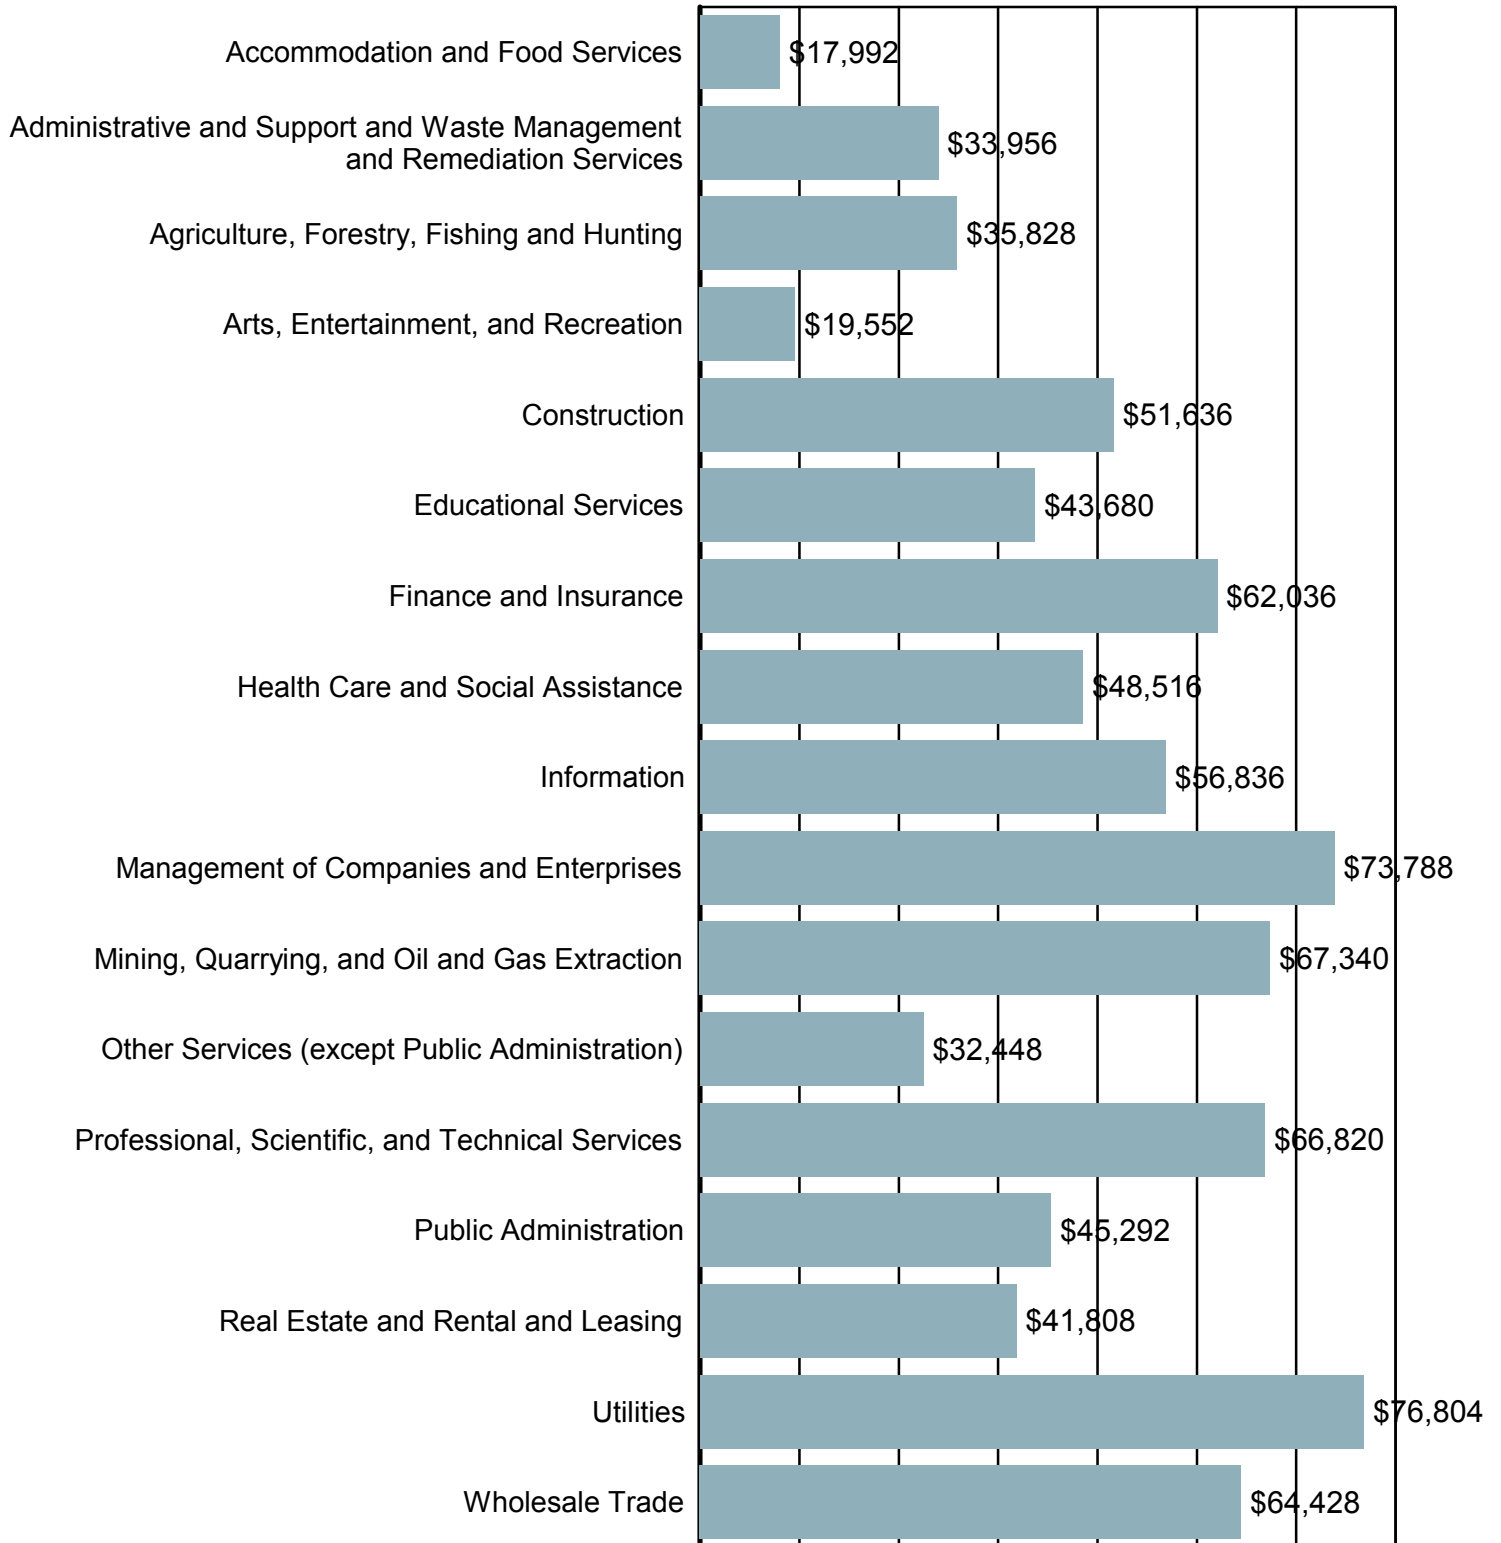

Note: A firm is included in the count when it does not have a UI Account Number in the previous quarter and has a Setup Date that falls in the quarter displayed.

Source: S.C. Department of Employment & Workforce

Top Occupational Openings

Occupations Name (Soccode)	Job Openings

Source: S.C. Department of Employment & Workforce & The Conference Board's Help Wanted OnLine® data series

Average Annual Wage by Industry