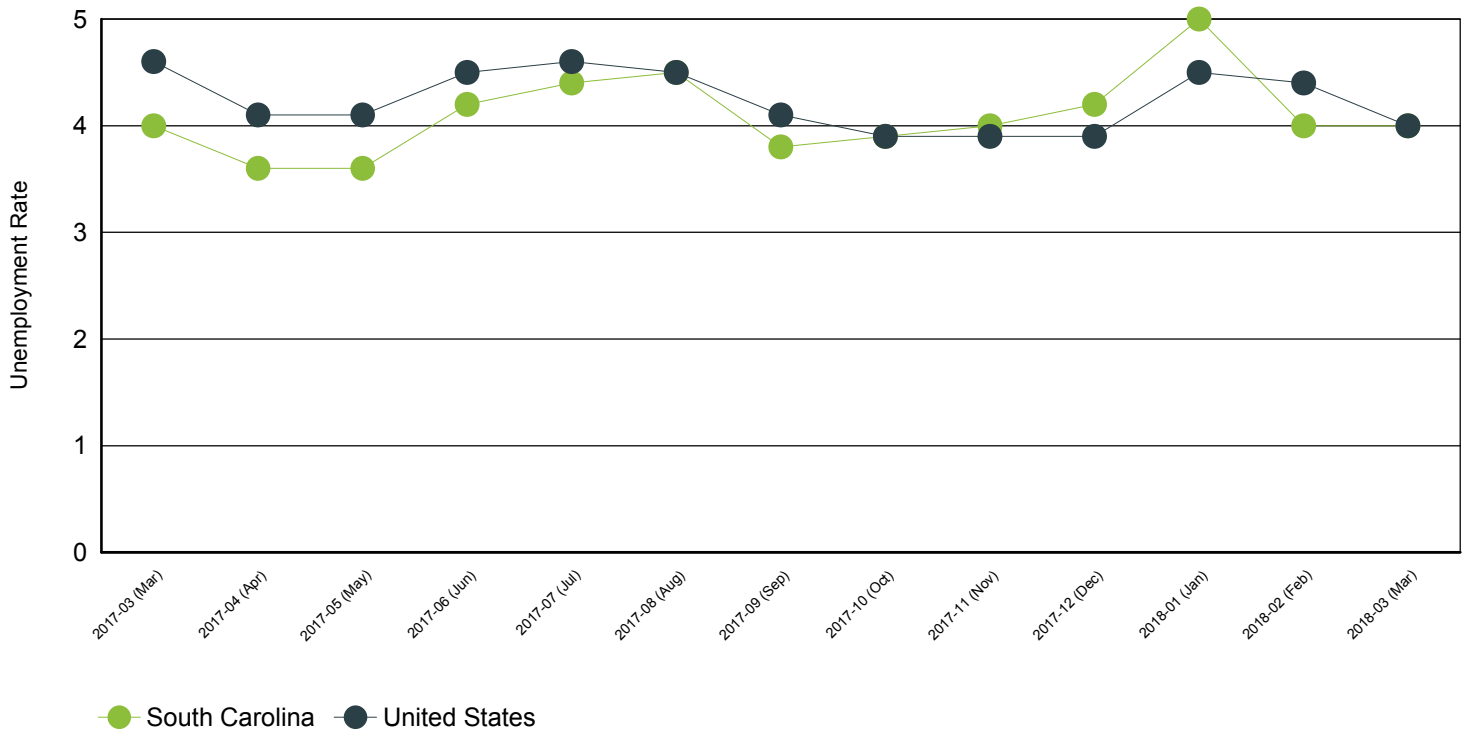

5. Education Data

Educational Attainment.....	20
Graduate Trends.....	21
Educational Institutions.....	22

Annual Unemployment Rate (Unadjusted)

Trends

Year	South Carolina			United States		
	Employment	Unemp	Rate	Employment	Unemp	Rate
2016	2,186,740	111,067	4.80%	151,436,000	7,751,000	4.90%
2015	2,134,637	135,746	6.00%	148,834,000	8,296,000	5.30%
2014	2,081,511	143,151	6.40%	146,305,000	9,617,000	6.20%
2013	2,026,666	167,647	7.60%	143,929,000	11,460,000	7.40%
2012	1,985,618	201,260	9.20%	142,469,000	12,506,000	8.10%
2011	1,945,900	229,623	10.60%	139,869,000	13,747,000	8.90%
2010	1,915,045	240,623	11.20%	139,064,000	14,825,000	9.60%
2009	1,910,670	242,075	11.20%	139,877,000	14,265,000	9.30%
2008	1,996,409	145,823	6.80%	145,362,000	8,924,000	5.80%
2007	2,005,686	120,205	5.70%	146,047,000	7,078,000	4.60%
2006	1,973,337	135,760	6.40%	144,427,000	7,001,000	4.60%

Source: S.C. Department of Employment & Workforce

Monthly Unemployment Rate (Unadjusted)

Past 13 Months

Period	South Carolina			United States		
	Employment	Unemp	Rate	Employment	Unemp	Rate
Mar 2018	2,229,314	94,310	4.00%	154,877,000	6,671,000	4.00%
Feb 2018	2,216,273	106,386	4.00%	154,403,000	7,091,000	4.40%
Jan 2018	2,193,210	116,514	5.00%	152,848,000	7,189,000	4.50%
Dec 2017	2,204,693	96,152	4.20%	153,602,000	6,278,000	3.90%
Nov 2017	2,210,693	91,343	4.00%	154,180,000	6,286,000	3.90%
Oct 2017	2,224,955	90,403	3.90%	154,223,000	6,242,000	3.90%
Sep 2017	2,234,060	88,921	3.80%	154,494,000	6,556,000	4.10%
Aug 2017	2,235,462	104,662	4.50%	153,576,000	7,287,000	4.50%
Jul 2017	2,252,319	102,623	4.40%	154,470,000	7,441,000	4.60%
Jun 2017	2,249,965	98,413	4.20%	154,086,000	7,250,000	4.50%
May 2017	2,234,715	83,647	3.60%	153,407,000	6,572,000	4.10%
Apr 2017	2,233,472	83,817	3.60%	153,262,000	6,555,000	4.10%
Mar 2017	2,228,488	94,003	4.00%	152,628,000	7,284,000	4.60%