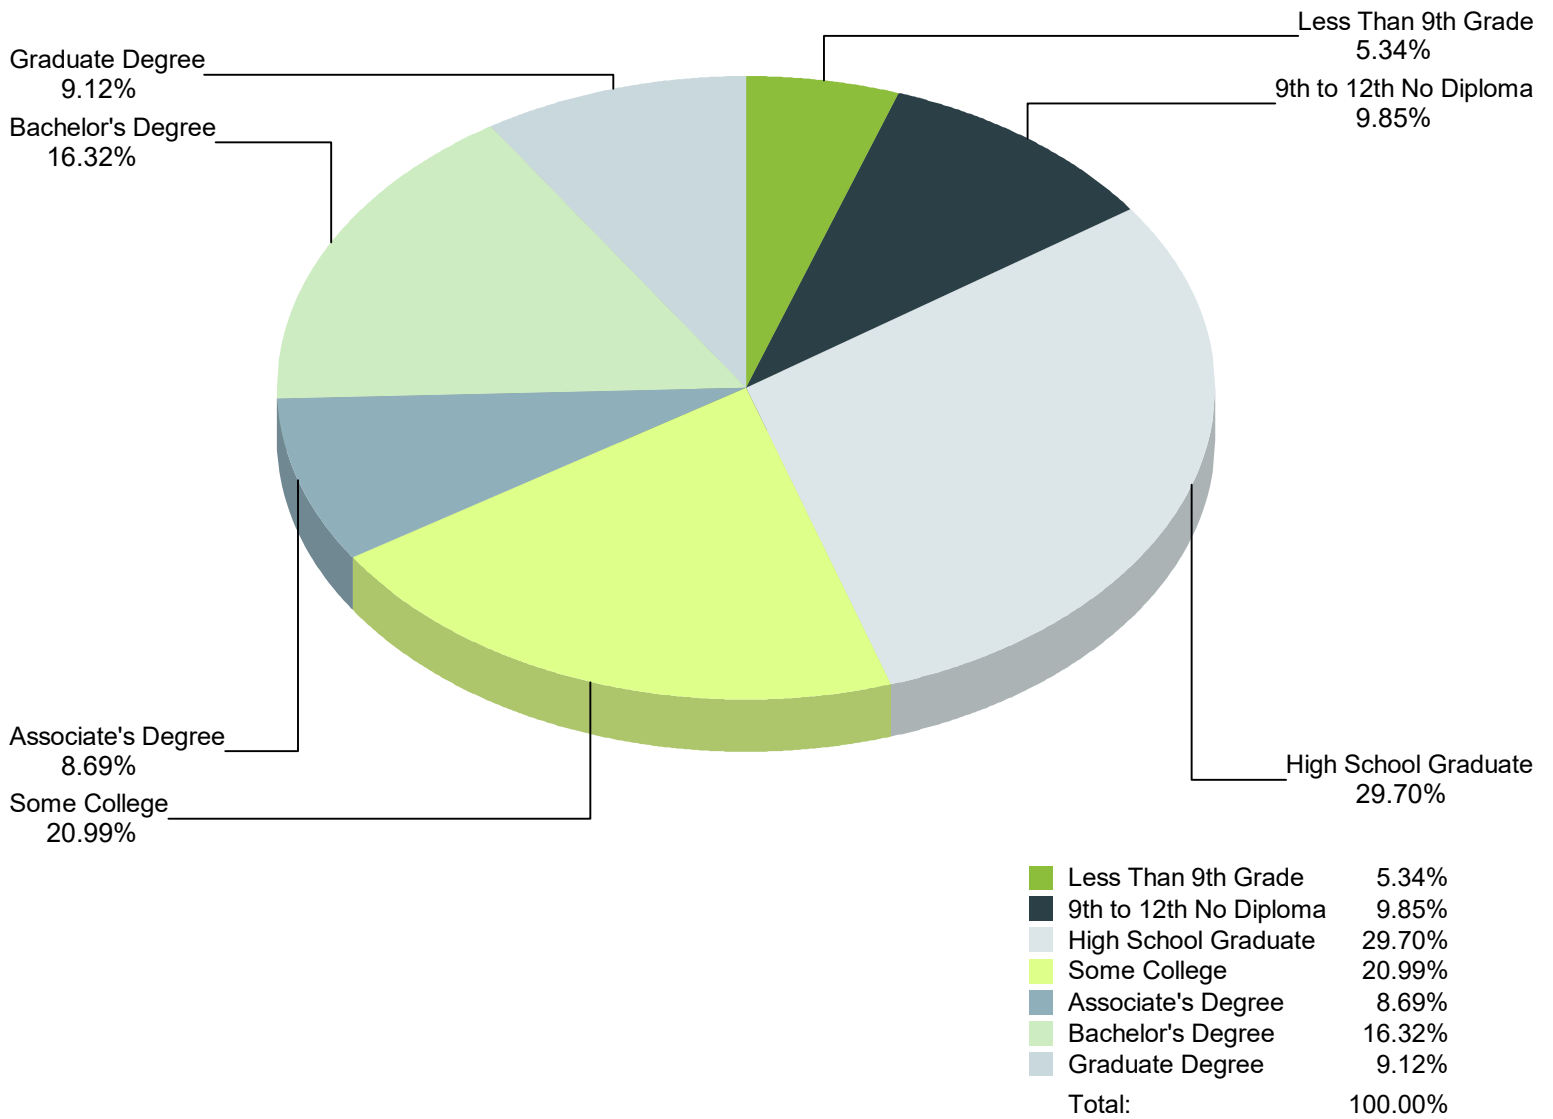

Labor Market Projections

Declining Occupations

Occupation	2016 Estimated Employment	2026 Projected Employment	Percent Change	Replace	Growth	Total	Average Salary
Respiratory Therapy Technicians	182	80	-56				$ 49,520
Parking Enforcement Workers	75	48	-36				$ 32,440
Word Processors and Typists	540	373	-31				$ 37,270
Fallers	327	248	-24				$ 42,660
Computer Operators	527	430	-18				$ 42,620
Legal Secretaries	2,090	1,719	-18				$ 39,670
Data Entry Keyers	1,789	1,478	-17				$ 31,380
Switchboard Operators, Including Answering Service	1,701	1,408	-17				$ 27,270
Coin, Vending, and Amusement Machine Servicers and Repairers	438	363	-17				$ 34,670
Farmers, Ranchers, and Other Agricultural Managers	25,500	21,199	-17				$ 79,070
Desktop Publishers	113	95	-16				$ 37,080
Pourers and Casters, Metal	61	52	-15				$ 49,420
Prepress Technicians and Workers	256	219	-14				$ 38,940
Executive Secretaries and Executive Administrative Assistant	4,542	3,894	-14				$ 55,850
Farmworkers, Farm, Ranch, and Aquacultural Animals	2,273	1,959	-14				$ 29,960
Logging Equipment Operators	1,668	1,439	-14				$ 40,600
Engine and Other Machine Assemblers	938	812	-13				$ 39,950
Photographers	1,746	1,516	-13				$ 42,090
Milling and Planing Machine Setters, Operators, and Tenders,	145	126	-13				$ 31,370
Farmworkers and Laborers, Crop, Nursery, and Greenhouse	14,396	12,556	-13				$ 27,700

Occupations are sorted by highest estimated percentage decline from estimate year to projection year.

Source: S.C. Department of Employment & Workforce - Occupational Projections

Educational Attainment

(Population 25 Years and Older)

Source: U.S. Census Bureau, American Community Survey - 2013 5-Year Estimates