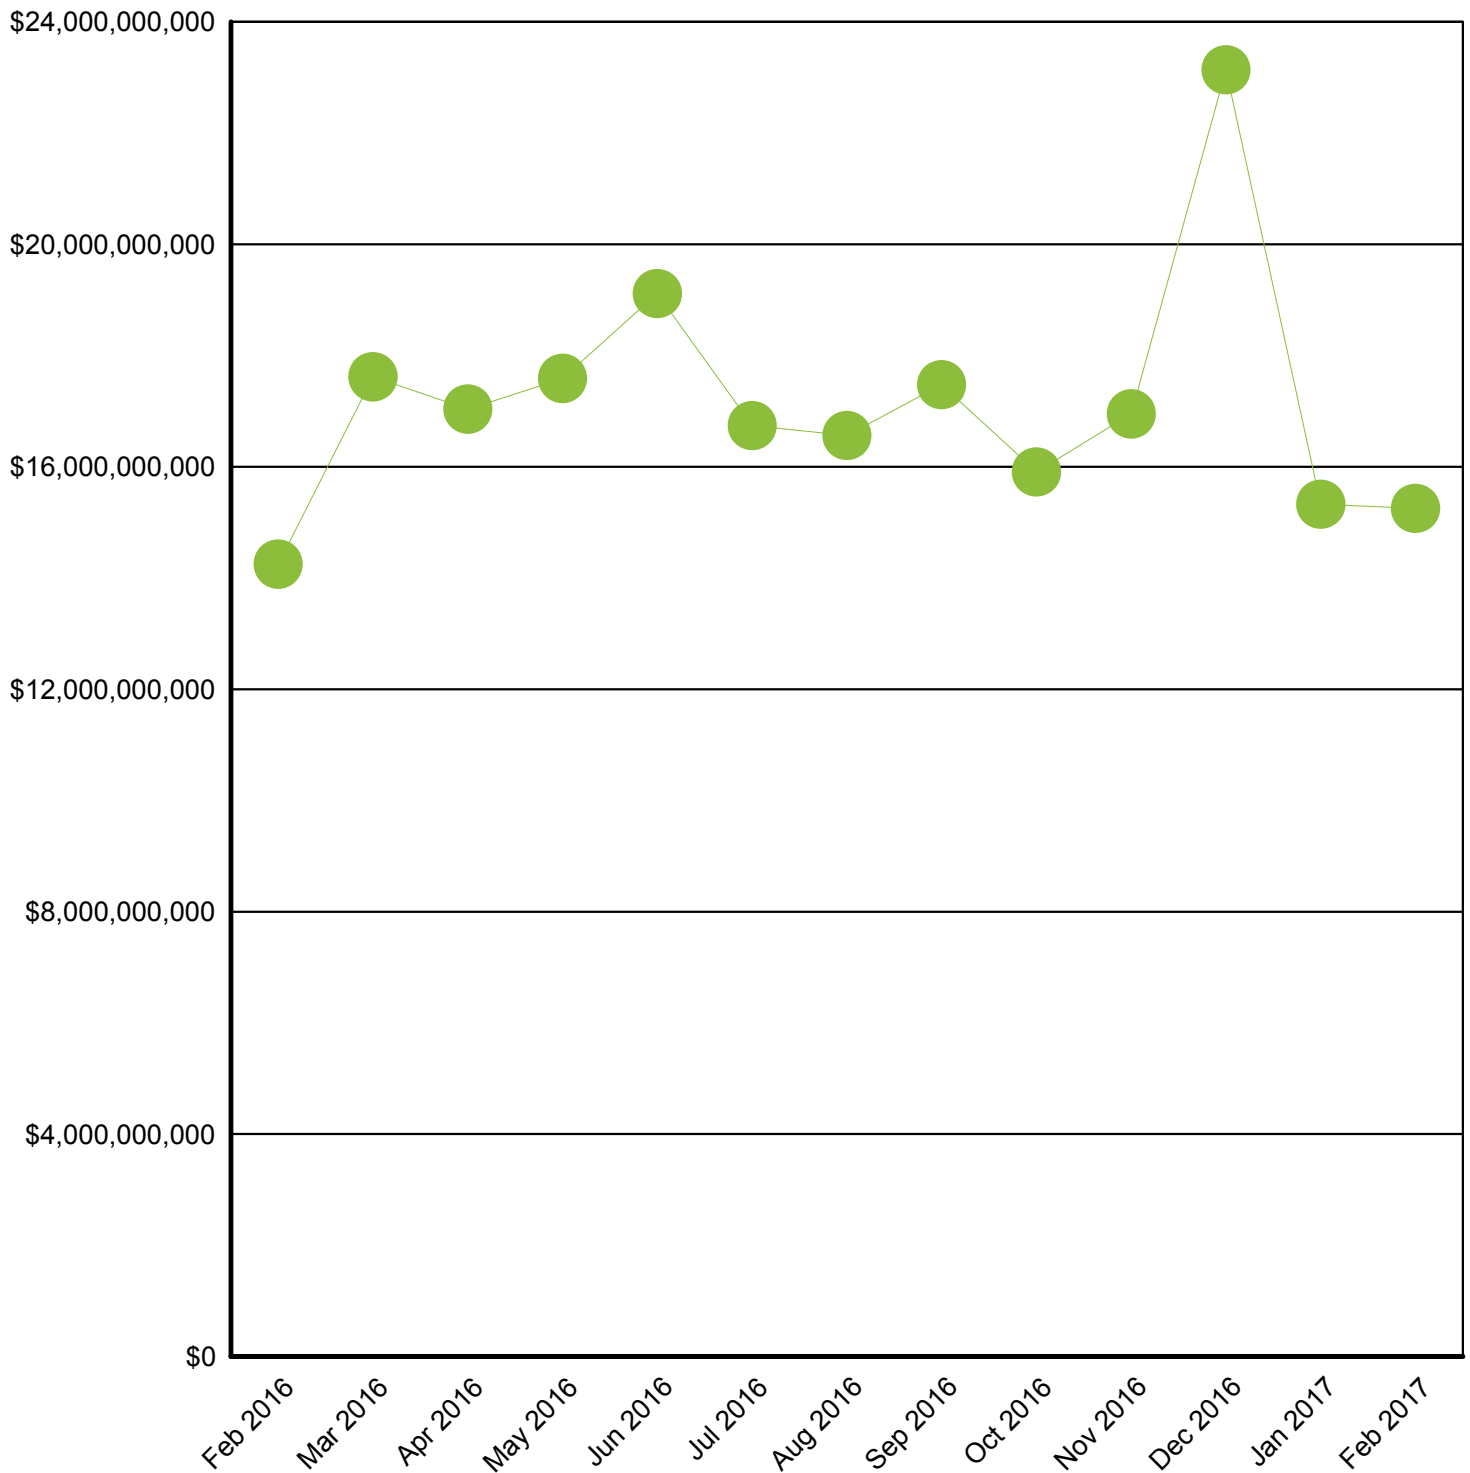

Retail Sales

Source: S.C. Department of Revenue