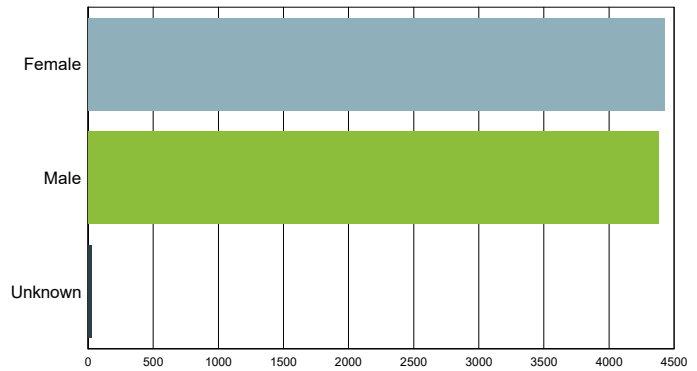

Characteristics of Unemployment Insurance Claimants

December 2018

Gender	South Carolina
Female	4,428
Male	4,380
Unknown	30

Race	South Carolina
ASIAN	41
BLACK	4,578
HAWAIIAN	13
NATIVE AMERICAN	50
MULTIPLE	237
UNKNOWN	354
WHITE	3,565