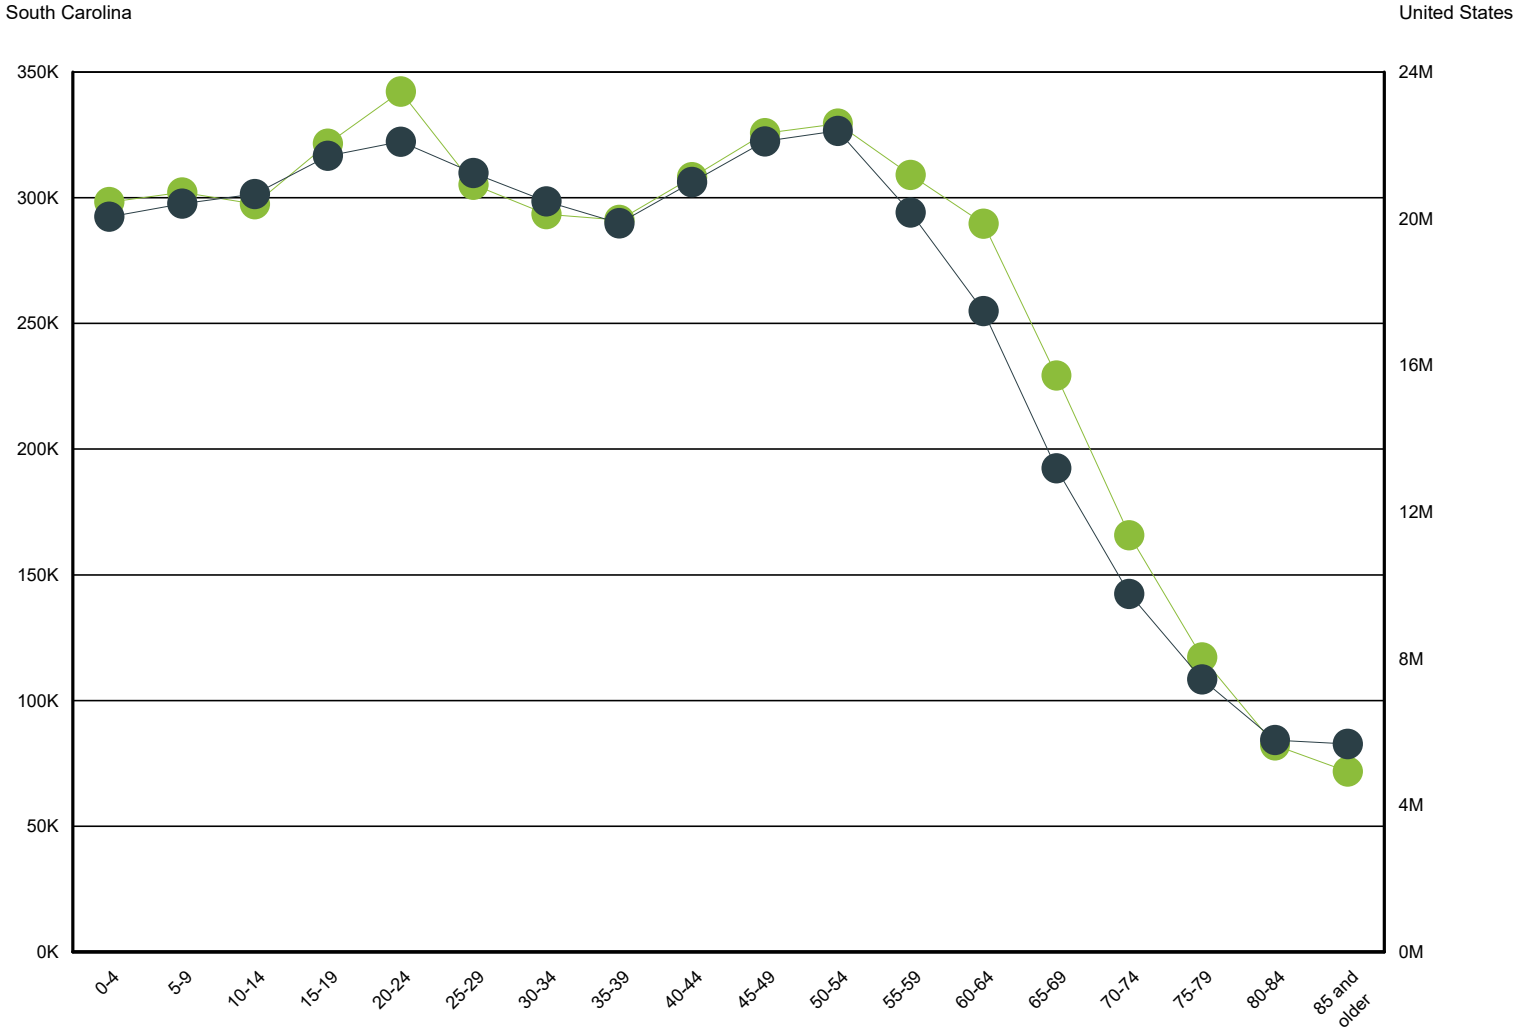

Source: S.C. Department of Employment & Workforce

Retail Sales

Source: S.C. Department of Revenue

Population by Age

Note: K represents thousands & M represents millions

■ South Carolina ■ United States

Age Range	South Carolina	United States
0-4	298,242	20,052,112
5-9	302,111	20,409,060
10-14	297,443	20,672,609
15-19	321,540	21,715,074
20-24	342,237	22,099,887
25-29	305,167	21,243,365
30-34	293,464	20,467,912
35-39	291,183	19,876,161
40-44	308,158	20,998,001
45-49	325,660	22,109,946
50-54	329,431	22,396,322
55-59	309,061	20,165,892
60-64	289,690	17,479,211
65-69	229,251	13,189,508
70-74	165,797	9,767,522
75-79	117,187	7,438,750
80-84	82,223	5,781,697
85 and older	71,757	5,673,565