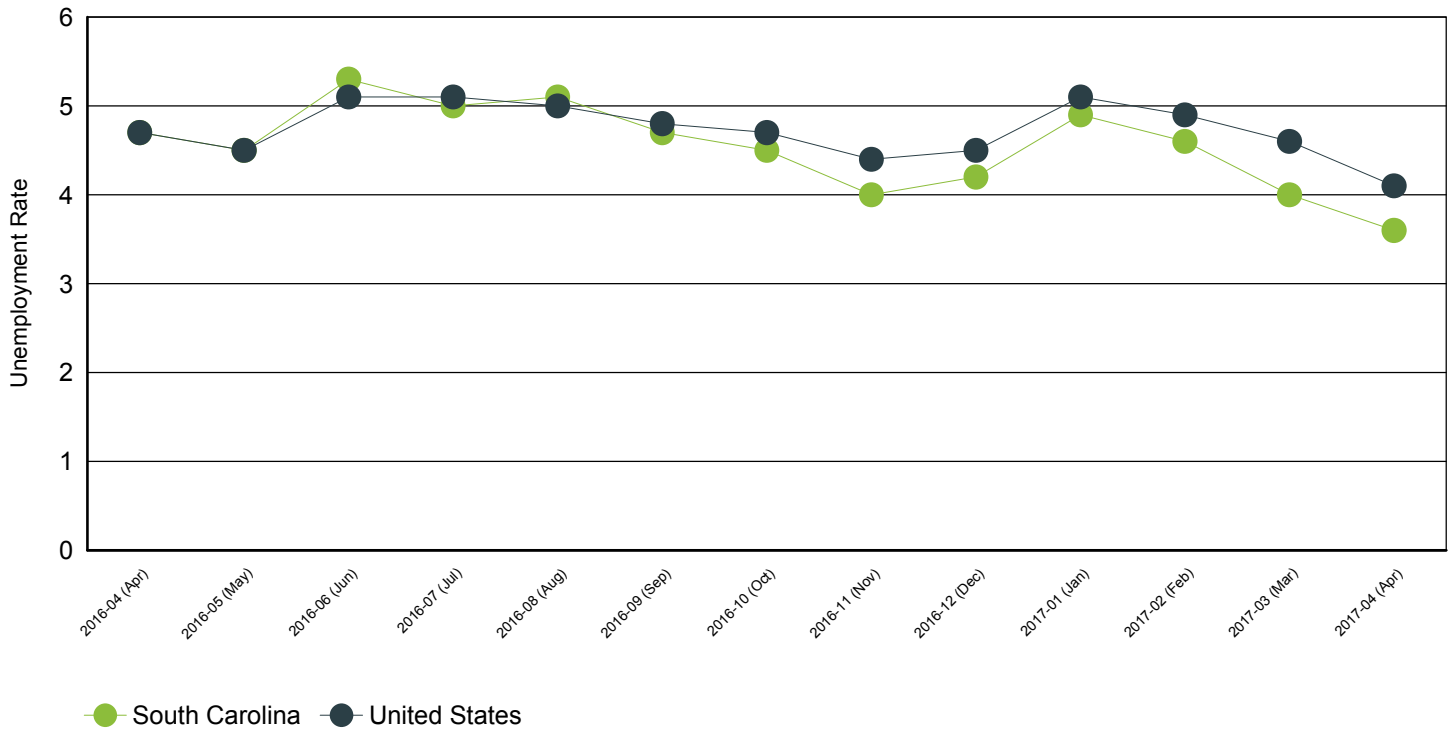

Monthly Unemployment Rate (Unadjusted)

Past 13 Months

Period	South Carolina			United States		
	Employment	Unemp	Rate	Employment	Unemp	Rate
Apr 2017	2,234,669	83,960	3.60%	153,262,000	6,555,000	4.10%
Mar 2017	2,228,488	94,003	4.00%	152,628,000	7,284,000	4.60%
Feb 2017	2,207,726	106,908	4.60%	151,594,000	7,887,000	4.90%
Jan 2017	2,190,808	112,371	4.90%	150,527,000	8,149,000	5.10%
Dec 2016	2,188,435	95,277	4.20%	151,798,000	7,170,000	4.50%
Nov 2016	2,193,995	91,905	4.00%	152,385,000	7,066,000	4.40%
Oct 2016	2,196,432	102,913	4.50%	152,335,000	7,447,000	4.70%
Sep 2016	2,193,283	108,274	4.70%	151,977,000	7,658,000	4.80%
Aug 2016	2,199,424	117,129	5.10%	151,804,000	7,996,000	5.00%
Jul 2016	2,211,721	115,692	5.00%	152,437,000	8,267,000	5.10%
Jun 2016	2,206,380	122,678	5.30%	151,990,000	8,144,000	5.10%
May 2016	2,198,216	103,766	4.50%	151,594,000	7,207,000	4.50%
Apr 2016	2,187,727	107,506	4.70%	151,075,000	7,413,000	4.70%

Source: S.C. Department of Employment & Workforce