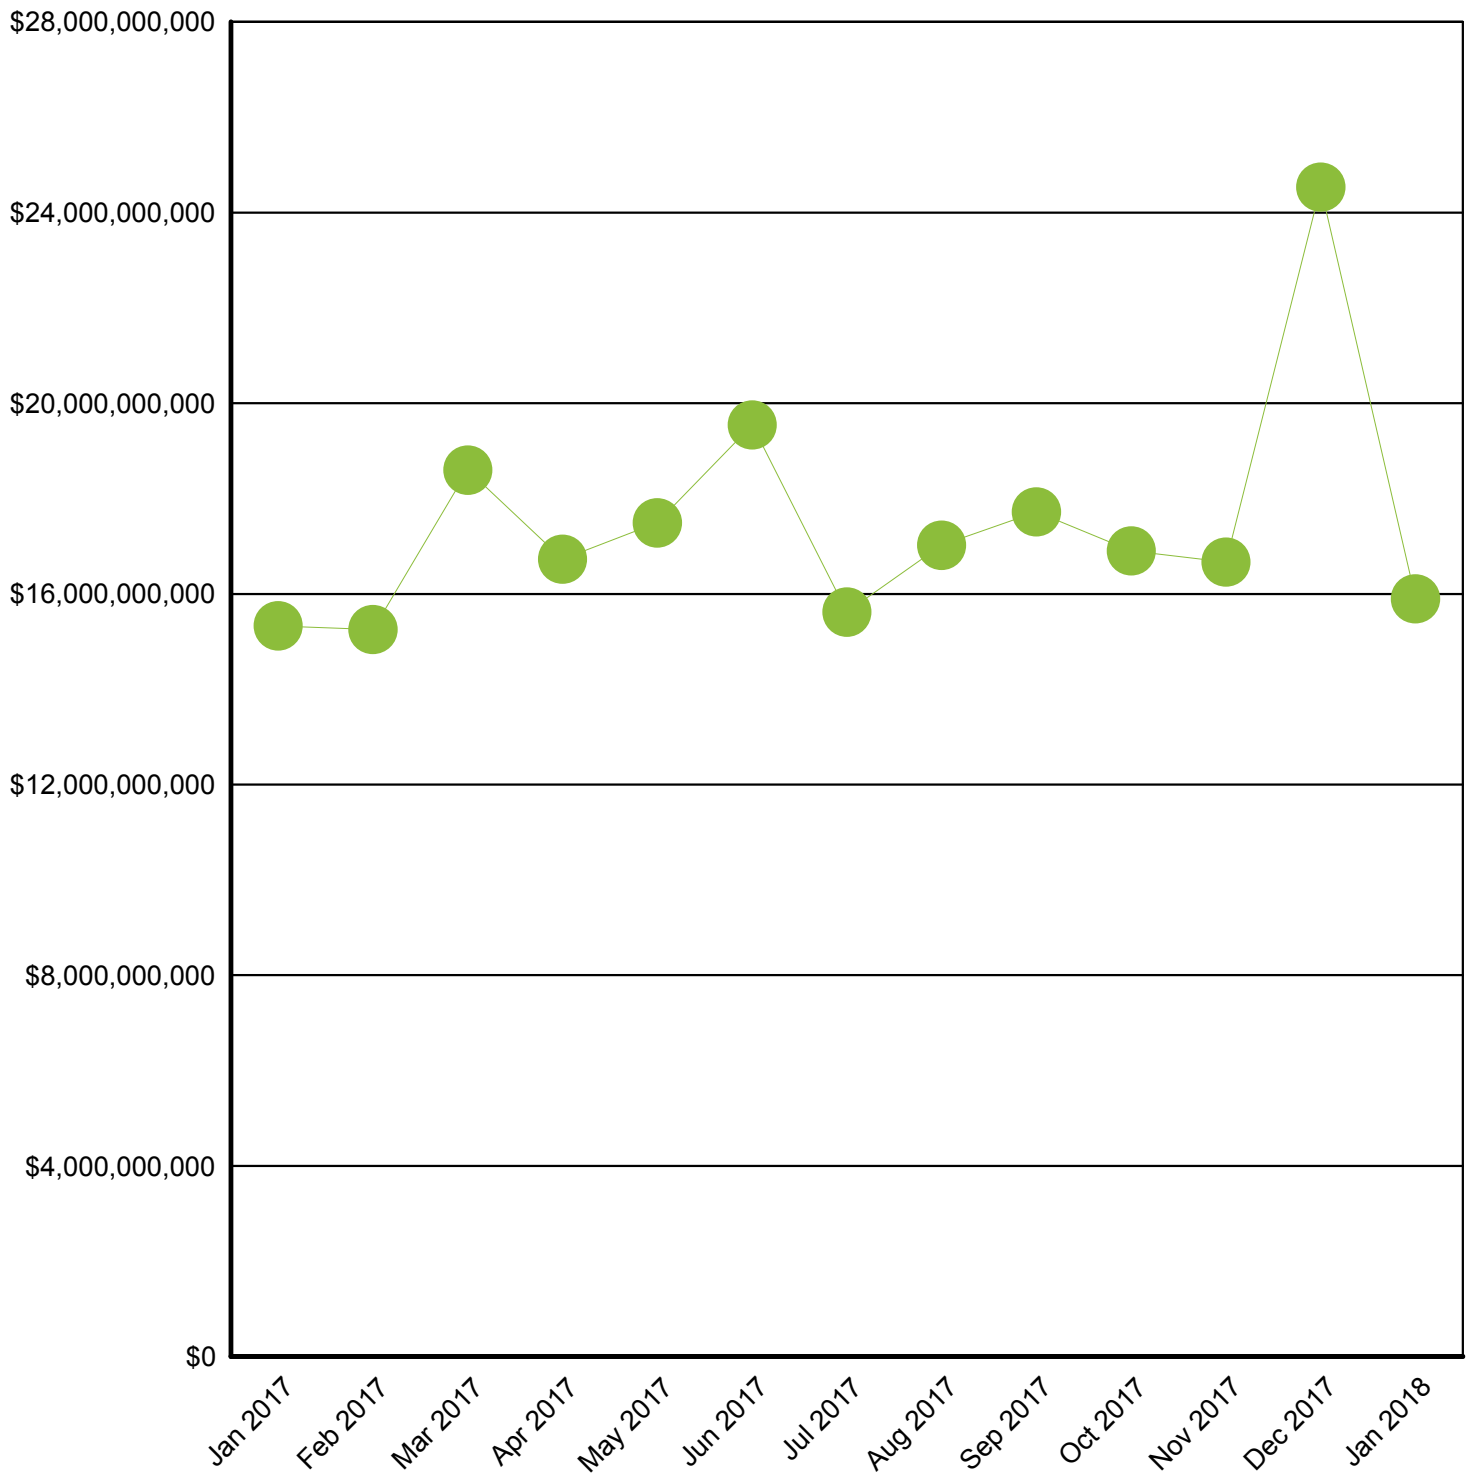

Retail Sales

Source: S.C. Department of Revenue