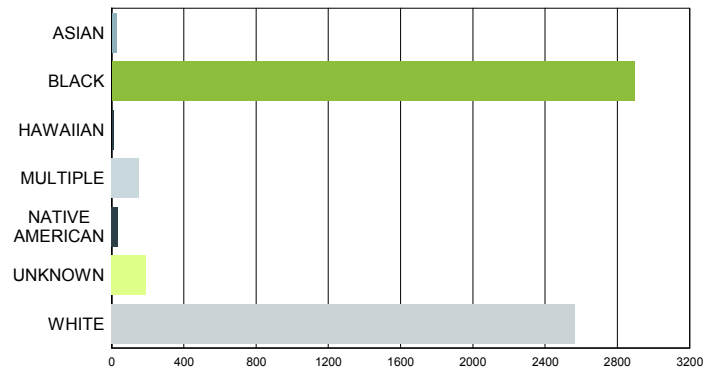

Source: S.C. Department of Employment & Workforce

Area Job Openings

South Carolina - Seasonally Adjusted

Period	Employed	Unemployed	Unemp. Rate	Job Openings
March-2018	2,225,456	102,076	4.0%	60,341
February-2018	2,223,397	101,415	4.0%	61,052
January-2018	2,221,051	100,182	4.3%	61,574
December-2017	2,220,845	97,879	4.2%	62,795
November-2017	2,232,646	92,726	4.0%	60,202
October-2017	2,235,030	91,092	3.9%	57,189
September-2017	2,232,770	91,342	3.9%	55,195
August-2017	2,225,885	93,069	4.0%	57,005
July-2017	2,227,818	91,607	3.9%	59,884
June-2017	2,230,571	91,627	3.9%	63,440
May-2017	2,231,971	96,526	4.1%	62,869
April-2017	2,232,681	101,458	4.3%	60,617
March-2017	2,229,182	103,639	4.4%	61,386

*Source: S.C. Department of Employment & Workforce & The Conference Board's Help Wanted OnLine® data series
South Carolina Data is Seasonally Adjusted*

Characteristics of Unemployment Insurance Claimants

March 2018

Gender	South Carolina
Female	3,081
Male	2,717
Unknown	78

Race	South Carolina
ASIAN	27
BLACK	2,896
HAWAIIAN	10
NATIVE AMERICAN	35
MULTIPLE	152
UNKNOWN	190
WHITE	2,566

Age Group	South Carolina
18 - 24	534
25 - 40	2,558
41 - 55	1,821
56 - 64	761
65+	200
Less than 18	2