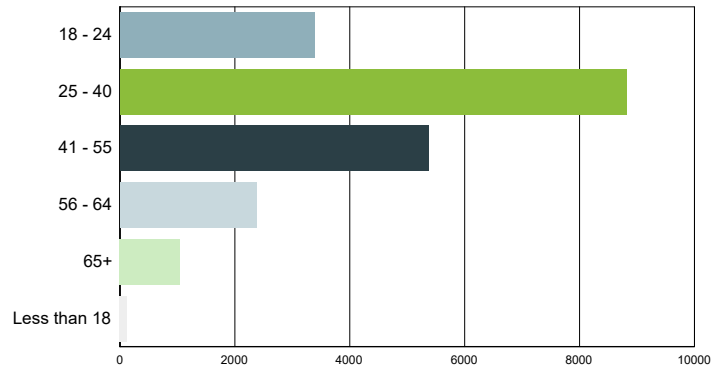

Source: S.C. Department of Employment & Workforce & The Conference Board's Help Wanted OnLine® data series  
South Carolina Data is Seasonally Adjusted

# Characteristics of Unemployment Insurance Claimants

August 2020

Gender	South Carolina
Female	10,858
Male	10,154
Unknown	91

Race	South Carolina
ASIAN	192
BLACK	9,439
HAWAIIAN	28
NATIVE AMERICAN	125
MULTIPLE	614
UNKNOWN	958
WHITE	9,747

Age Group	South Carolina
18 - 24	3,375
25 - 40	8,813
41 - 55	5,368
56 - 64	2,381
65+	1,040
Less than 18	126

Education Level	South Carolina
College Grad	8,821
No High School	178
Some College	9,721
Some High School	2,030
Unknown	353