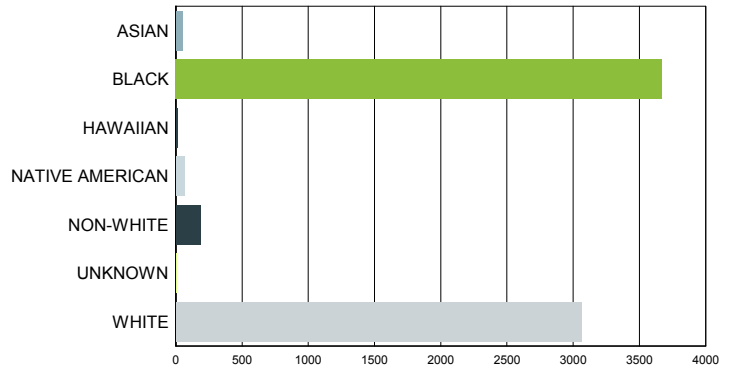

## Area Job Openings

*South Carolina - Seasonally Adjusted*

Period	Employed	Unemployed	Unemp. Rate	Job Openings
April-2017	2,233,160	101,513	4.3%	60,617
March-2017	2,229,182	103,639	4.4%	61,386
February-2017	2,220,060	103,363	4.4%	57,500
January-2017	2,209,188	101,455	4.4%	53,702
December-2016	2,199,862	98,225	4.3%	62,870
November-2016	2,198,274	99,867	4.3%	59,004
October-2016	2,196,147	101,772	4.4%	59,119
September-2016	2,193,612	104,025	4.5%	58,057
August-2016	2,190,670	106,559	4.6%	58,898
July-2016	2,187,396	109,596	4.8%	59,660
June-2016	2,183,933	113,034	4.9%	57,913
May-2016	2,180,526	116,513	5.1%	60,166
April-2016	2,177,304	119,636	5.2%	63,765

Source: S.C. Department of Employment & Workforce & The Conference Board's Help Wanted OnLine® data series  
 South Carolina Data is Seasonally Adjusted

# Characteristics of Unemployment Insurance Claimants

April 2017

Gender	South Carolina
Female	3,752
Male	3,294

Race	South Carolina
ASIAN	48
BLACK	3,671
HAWAIIAN	9
NATIVE AMERICAN	63
NON-WHITE	188
UNKNOWN	3
WHITE	3,064