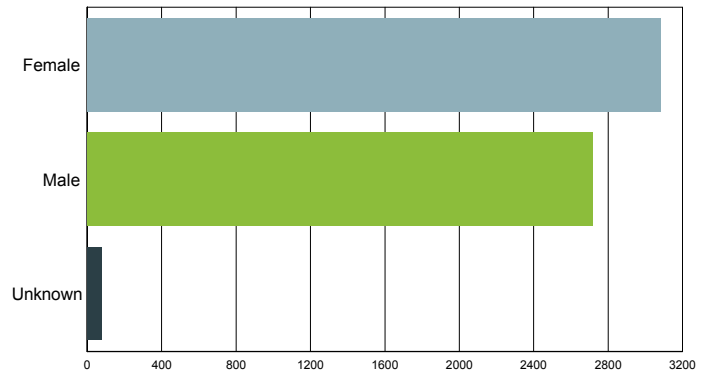

Characteristics of Unemployment Insurance Claimants

March 2018

Gender	South Carolina
Female	3,081
Male	2,717
Unknown	78

Race	South Carolina
ASIAN	27
BLACK	2,896
HAWAIIAN	10
NATIVE AMERICAN	35
MULTIPLE	152
UNKNOWN	190
WHITE	2,566