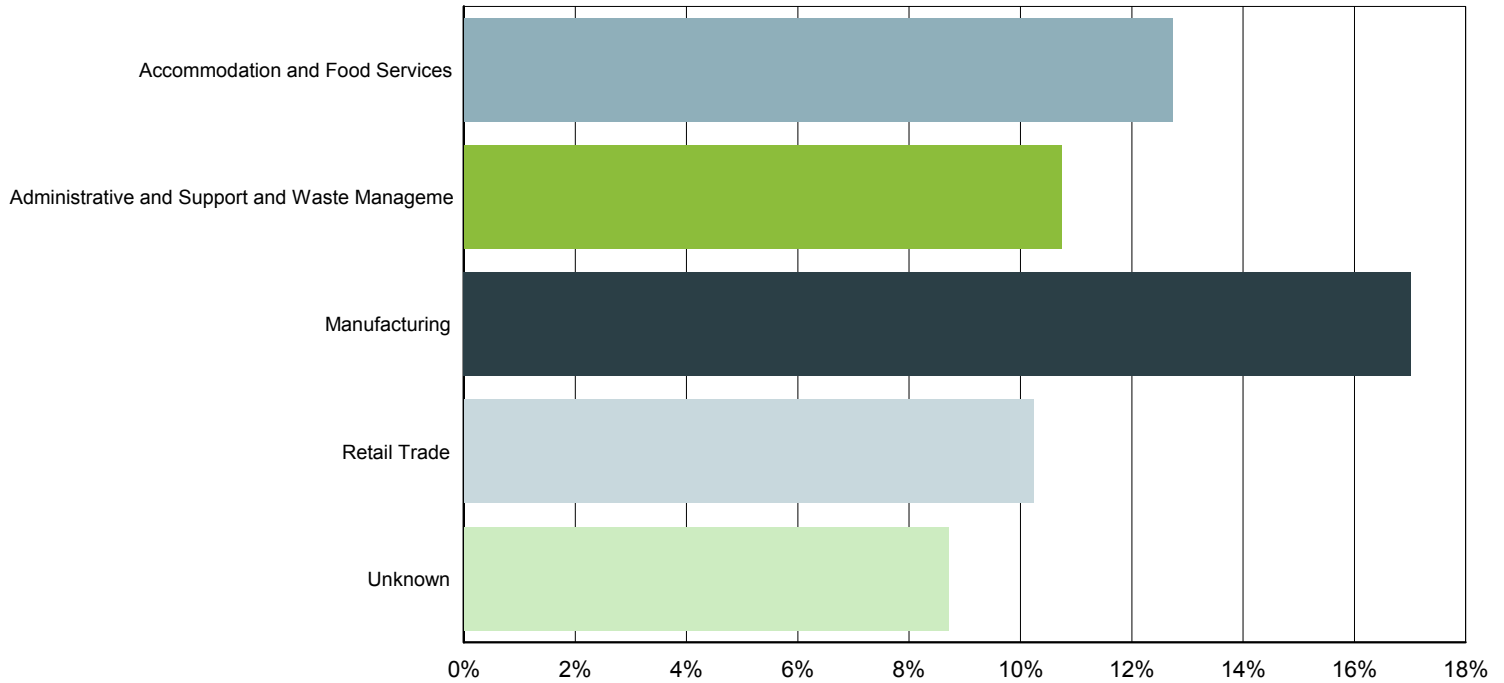

Characteristics of Unemployment Insurance Claims by Industry

Industry Groups With Largest Number of Claims
September 2018

Industry	South Carolina	% of Claims
Manufacturing	1,527	17.02%
Accommodation and Food Services	1,143	12.74%
Administrative and Support and Waste Manageme	964	10.74%
Retail Trade	918	10.23%
Unknown	781	8.70%
Health Care and Social Assistance	730	8.14%
Construction	567	6.32%
Professional, Scientific, and Technical Servi	454	5.06%
Transportation and Warehousing	446	4.97%
Wholesale Trade	240	2.67%
Educational Services	232	2.59%
Other Services (except Public Administration)	189	2.11%
Real Estate and Rental and Leasing	181	2.02%
Finance and Insurance	168	1.87%
Public Administration	131	1.46%
Arts, Entertainment, and Recreation	120	1.34%
Information	94	1.05%
Agriculture, Forestry, Fishing and Hunting	42	0.47%
Management of Companies and Enterprises	32	0.36%
Utilities	13	0.14%
Mining, Quarrying, and Oil and Gas Extraction	1	0.01%

Source: S.C. Department of Employment & Workforce