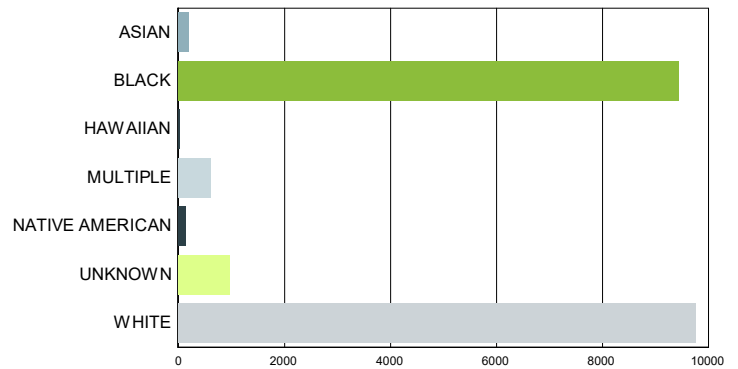

## Area Job Openings

South Carolina - Seasonally Adjusted

Period	Employed	Unemployed	Unemp. Rate	Job Openings
August-2020	2,264,535	152,936	6.3%	49,905
July-2020	2,246,003	212,902	8.7%	45,266
June-2020	2,226,783	211,612	8.7%	37,666
May-2020	2,116,430	299,668	12.4%	38,053
April-2020	2,073,470	303,360	12.8%	51,518
March-2020	2,328,802	76,369	3.2%	57,374
February-2020	2,333,224	58,631	2.5%	52,662
January-2020	2,330,497	56,599	2.4%	52,639
December-2019	2,326,018	57,279	2.4%	59,953
November-2019	2,326,821	56,712	2.4%	55,821
October-2019	2,326,812	56,244	2.4%	68,386
September-2019	2,322,842	57,450	2.4%	66,100
August-2019	2,316,783	60,140	2.5%	67,729

Source: S.C. Department of Employment & Workforce & The Conference Board's Help Wanted OnLine® data series  
South Carolina Data is Seasonally Adjusted

# Characteristics of Unemployment Insurance Claimants

August 2020

Gender	South Carolina
Female	10,858
Male	10,154
Unknown	91

Race	South Carolina
ASIAN	192
BLACK	9,439
HAWAIIAN	28
NATIVE AMERICAN	125
MULTIPLE	614
UNKNOWN	958
WHITE	9,747