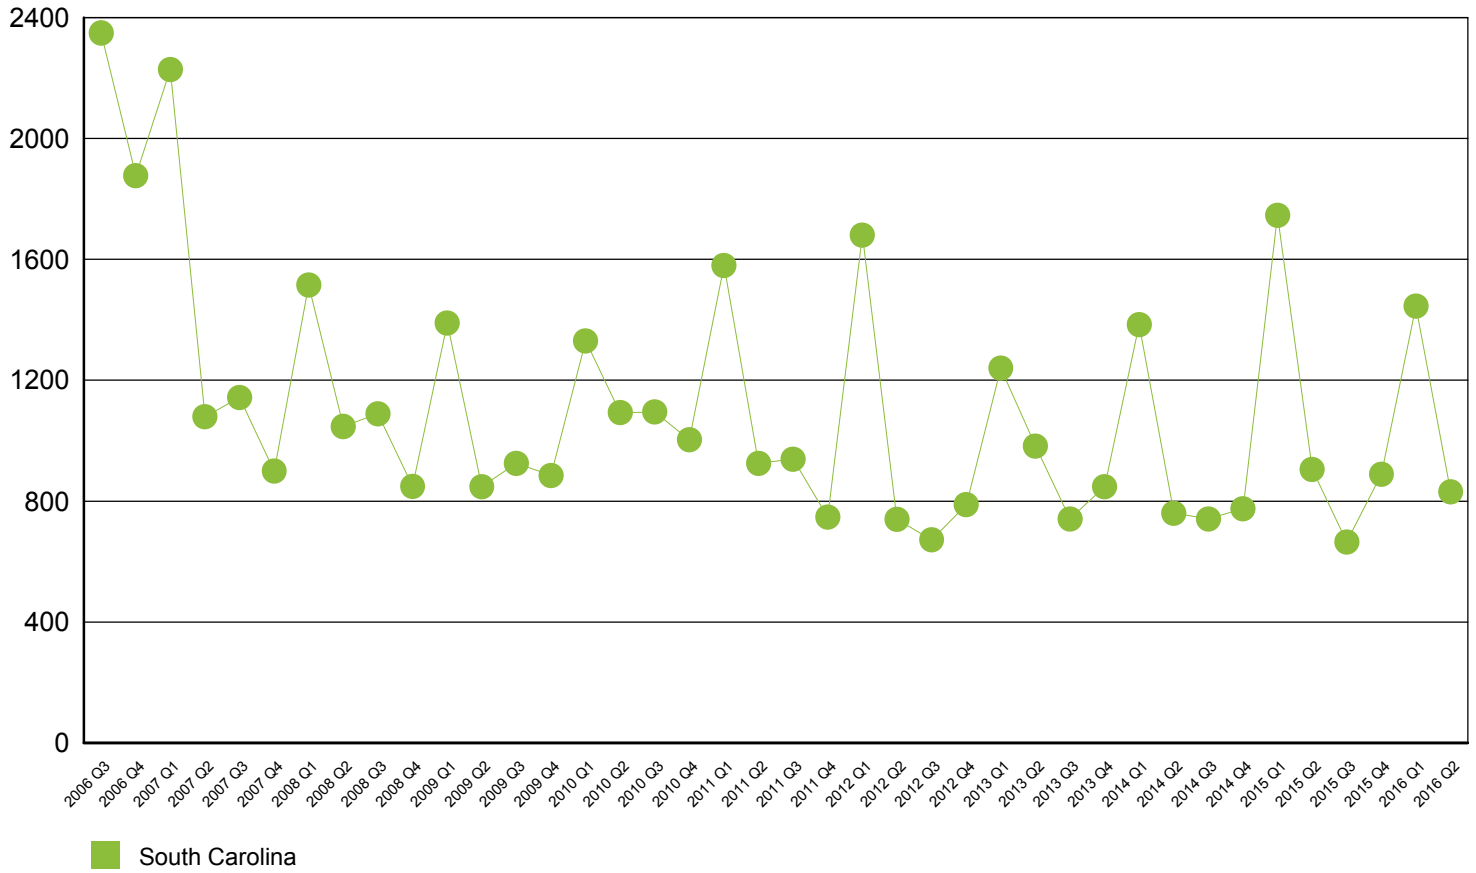

New Startup Firms

Period	New Firms
2016 Q2	831
2016 Q1	1,445
2015 Q4	889
2015 Q3	665
2015 Q2	905
2015 Q1	1,746
2014 Q4	775
2014 Q3	741
2014 Q2	760
2014 Q1	1,384
2013 Q4	848
2013 Q3	741
2013 Q2	982
2013 Q1	1,240
2012 Q4	788
2012 Q3	672
2012 Q2	740
2012 Q1	1,680
2011 Q4	747
2011 Q3	939

Note: A firm is included in the count when it does not have a UI Account Number in the previous quarter and has a Setup Date that falls in the quarter displayed.

Source: S.C. Department of Employment & Workforce