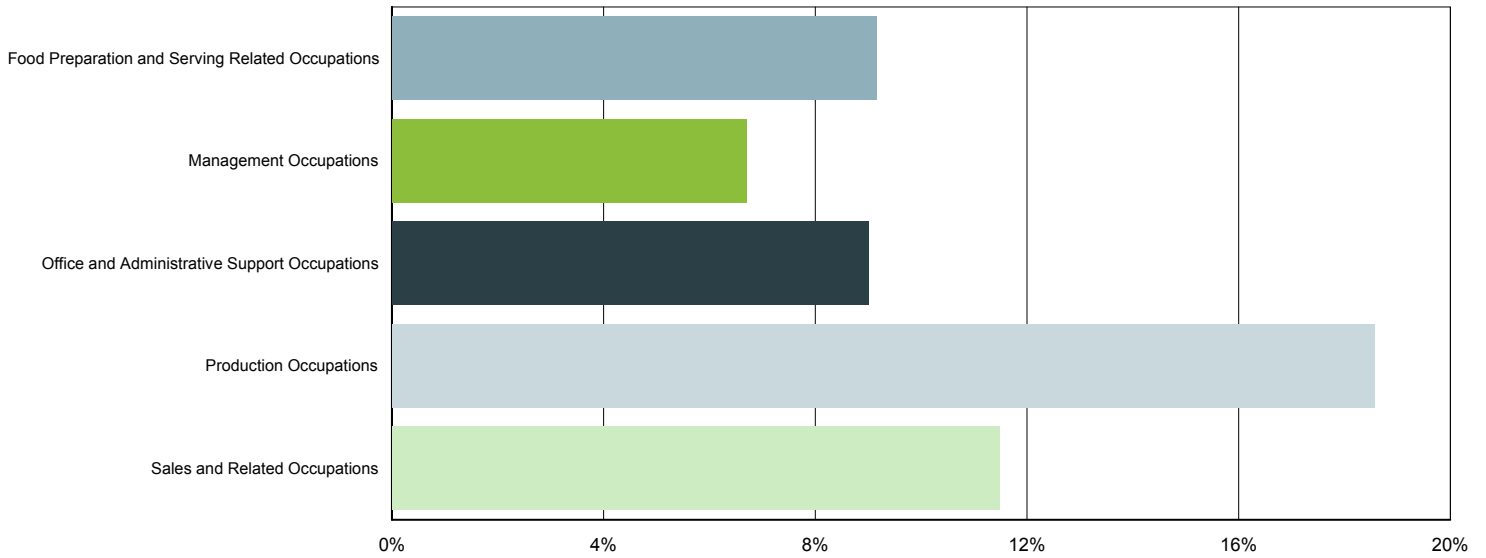

Characteristics of Unemployment Insurance Claims by Occupation

Occupation Groups With Largest Number of Claims
April 2017

Occupation	South Carolina	% of Claims
Production Occupations	1,311	18.57%
Sales and Related Occupations	810	11.47%
Food Preparation and Serving Related Occupations	647	9.16%
Office and Administrative Support Occupations	636	9.01%
Management Occupations	473	6.70%
Construction and Extraction Occupations	459	6.50%
Unknown	441	6.25%
Transportation and Material Moving Occupations	328	4.65%
Healthcare Support Occupations	299	4.24%
Business and Financial Operations Occupations	291	4.12%
Building and Grounds Cleaning and Maintenance Occu	232	3.29%
Installation, Maintenance, and Repair Occupations	206	2.92%
Healthcare Practitioners and Technical Occupations	163	2.31%
Computer and Mathematical Occupations	150	2.12%
Architecture and Engineering Occupations	141	2.00%
Education, Training, and Library Occupations	106	1.50%
Personal Care and Service Occupations	95	1.35%
Protective Service Occupations	72	1.02%
Community and Social Service Occupations	56	0.79%
Arts, Design, Entertainment, Sports, and Media Occ	42	0.59%
Farming, Fishing, and Forestry Occupations	36	0.51%
Military Specific Occupations	30	0.42%
Legal Occupations	26	0.37%
Life, Physical, and Social Science Occupations	10	0.14%

Source: S.C. Department of Employment & Workforce