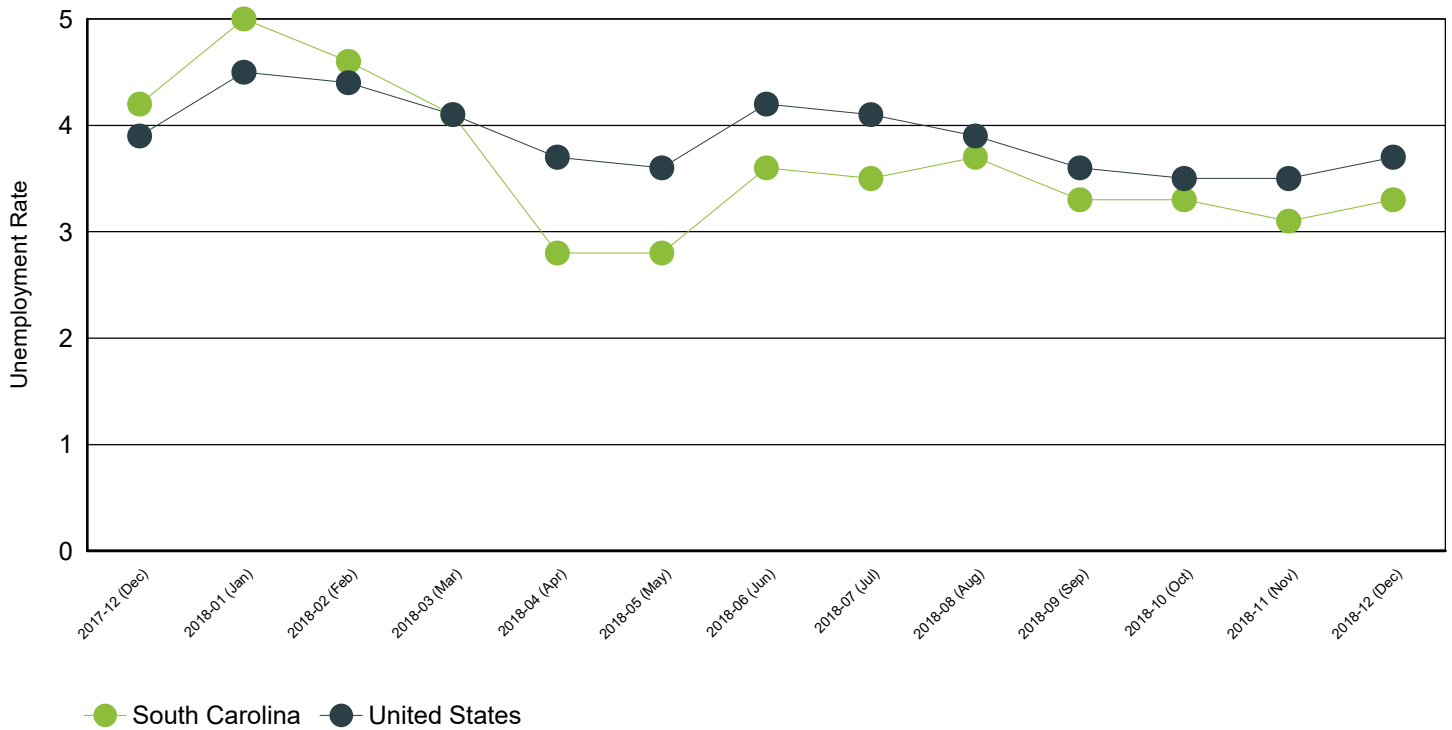

5. Education Data

Educational Attainment.....	20
Graduate Trends.....	21
Educational Institutions.....	22

Annual Unemployment Rate (Unadjusted)

Trends

Year	South Carolina			United States		
	Employment	Unemp	Rate	Employment	Unemp	Rate
2017	2,213,894	98,757	4.30%	153,337,000	6,982,000	4.40%
2016	2,179,521	114,145	5.00%	151,436,000	7,751,000	4.90%
2015	2,134,244	135,095	6.00%	148,834,000	8,296,000	5.30%
2014	2,079,565	143,413	6.50%	146,305,000	9,617,000	6.20%
2013	2,023,642	167,326	7.60%	143,929,000	11,460,000	7.40%
2012	1,985,618	201,260	9.20%	142,469,000	12,506,000	8.10%
2011	1,945,900	229,623	10.60%	139,869,000	13,747,000	8.90%
2010	1,915,045	240,623	11.20%	139,064,000	14,825,000	9.60%
2009	1,910,670	242,075	11.20%	139,877,000	14,265,000	9.30%
2008	1,996,409	145,823	6.80%	145,362,000	8,924,000	5.80%
2007	2,005,686	120,205	5.70%	146,047,000	7,078,000	4.60%

Source: S.C. Department of Employment & Workforce

Monthly Unemployment Rate (Unadjusted)

Past 13 Months

Period	South Carolina			United States		
	Employment	Unemp	Rate	Employment	Unemp	Rate
Dec 2018	2,245,953	75,871	3.30%	156,481,000	6,029,000	3.70%
Nov 2018	2,236,510	72,593	3.10%	157,015,000	5,650,000	3.50%
Oct 2018	2,240,051	76,761	3.30%	156,952,000	5,771,000	3.50%
Sep 2018	2,221,386	76,269	3.30%	156,191,000	5,766,000	3.60%
Aug 2018	2,228,754	85,401	3.70%	155,539,000	6,370,000	3.90%
Jul 2018	2,254,119	82,240	3.50%	157,004,000	6,730,000	4.10%
Jun 2018	2,250,360	83,848	3.60%	156,465,000	6,812,000	4.20%
May 2018	2,236,659	65,304	2.80%	156,009,000	5,756,000	3.60%
Apr 2018	2,232,596	64,142	2.80%	155,348,000	5,932,000	3.70%
Mar 2018	2,229,314	94,310	4.10%	154,877,000	6,671,000	4.10%
Feb 2018	2,216,273	106,386	4.60%	154,403,000	7,091,000	4.40%
Jan 2018	2,193,210	116,514	5.00%	152,848,000	7,189,000	4.50%
Dec 2017	2,204,693	96,152	4.20%	153,602,000	6,278,000	3.90%