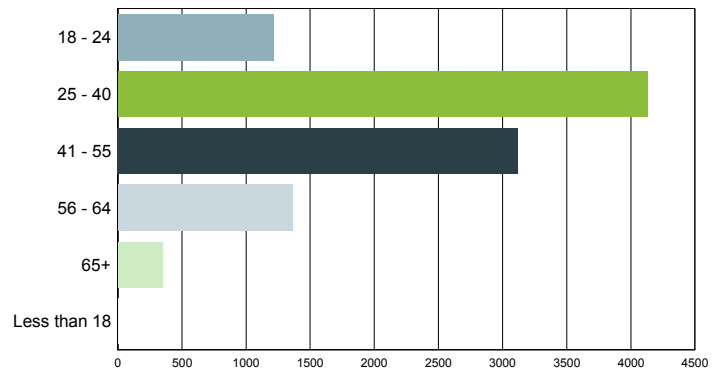

Source: S.C. Department of Employment & Workforce & The Conference Board's Help Wanted OnLine® data series  
 South Carolina Data is Seasonally Adjusted

# Characteristics of Unemployment Insurance Claimants

December 2017

Gender	South Carolina
Female	5,175
Male	4,906
Unknown	99

Race	South Carolina
ASIAN	44
BLACK	5,239
HAWAIIAN	9
NATIVE AMERICAN	47
MULTIPLE	448
UNKNOWN	285
WHITE	4,108

Age Group	South Carolina
18 - 24	1,213
25 - 40	4,130
41 - 55	3,120
56 - 64	1,365
65+	347
Less than 18	5

Education Level	South Carolina
College Grad	3,298
No High School	65
Some College	3,781
Some High School	706
Unknown	2,330