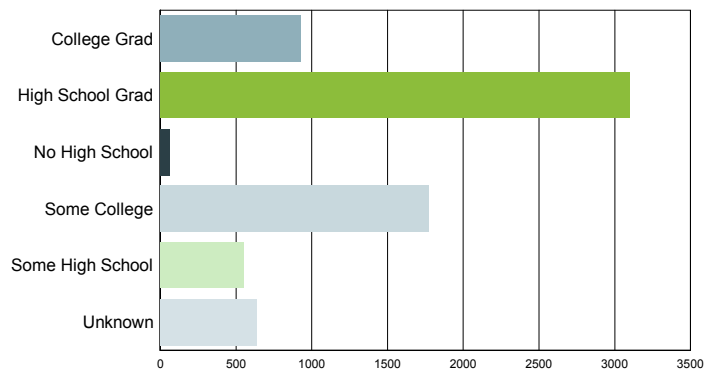

Source: S.C. Department of Employment & Workforce & The Conference Board's Help Wanted OnLine® data series  
 South Carolina Data is Seasonally Adjusted

# Characteristics of Unemployment Insurance Claimants

April 2017

Gender	South Carolina
Female	3,752
Male	3,294

Race	South Carolina
ASIAN	48
BLACK	3,671
HAWAIIAN	9
NATIVE AMERICAN	63
NON-WHITE	188
UNKNOWN	3
WHITE	3,064

Age Group	South Carolina
18 - 24	713
25 - 40	3,109
41 - 55	2,200
56 - 64	825
65+	188
Less than 18	3
Unknown	8

Education Level	South Carolina
College Grad	930
High School Grad	3,100
No High School	60
Some College	1,770
Some High School	549
Unknown	637