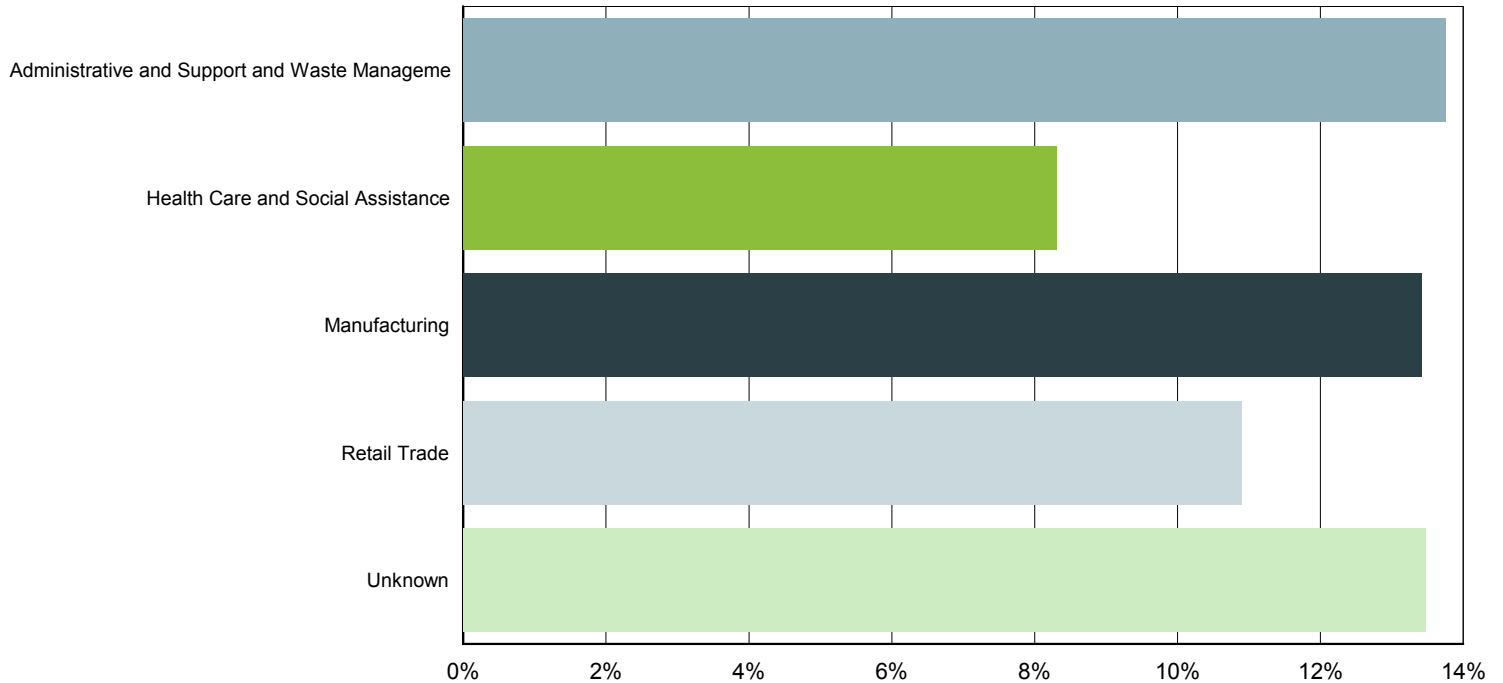

Characteristics of Unemployment Insurance Claims by Industry

Industry Groups With Largest Number of Claims
March 2018

Industry	South Carolina	% of Claims
Administrative and Support and Waste Manageme	808	13.75%
Unknown	792	13.48%
Manufacturing	788	13.41%
Retail Trade	640	10.89%
Health Care and Social Assistance	488	8.30%
Accommodation and Food Services	431	7.33%
Construction	397	6.76%
Professional, Scientific, and Technical Servi	342	5.82%
Wholesale Trade	256	4.36%
Finance and Insurance	193	3.28%
Transportation and Warehousing	186	3.17%
Other Services (except Public Administration)	115	1.96%
Public Administration	93	1.58%
Real Estate and Rental and Leasing	85	1.45%
Educational Services	81	1.38%
Information	72	1.23%
Agriculture, Forestry, Fishing and Hunting	37	0.63%
Management of Companies and Enterprises	31	0.53%
Arts, Entertainment, and Recreation	22	0.37%
Utilities	16	0.27%
Mining, Quarrying, and Oil and Gas Extraction	3	0.05%

Source: S.C. Department of Employment & Workforce