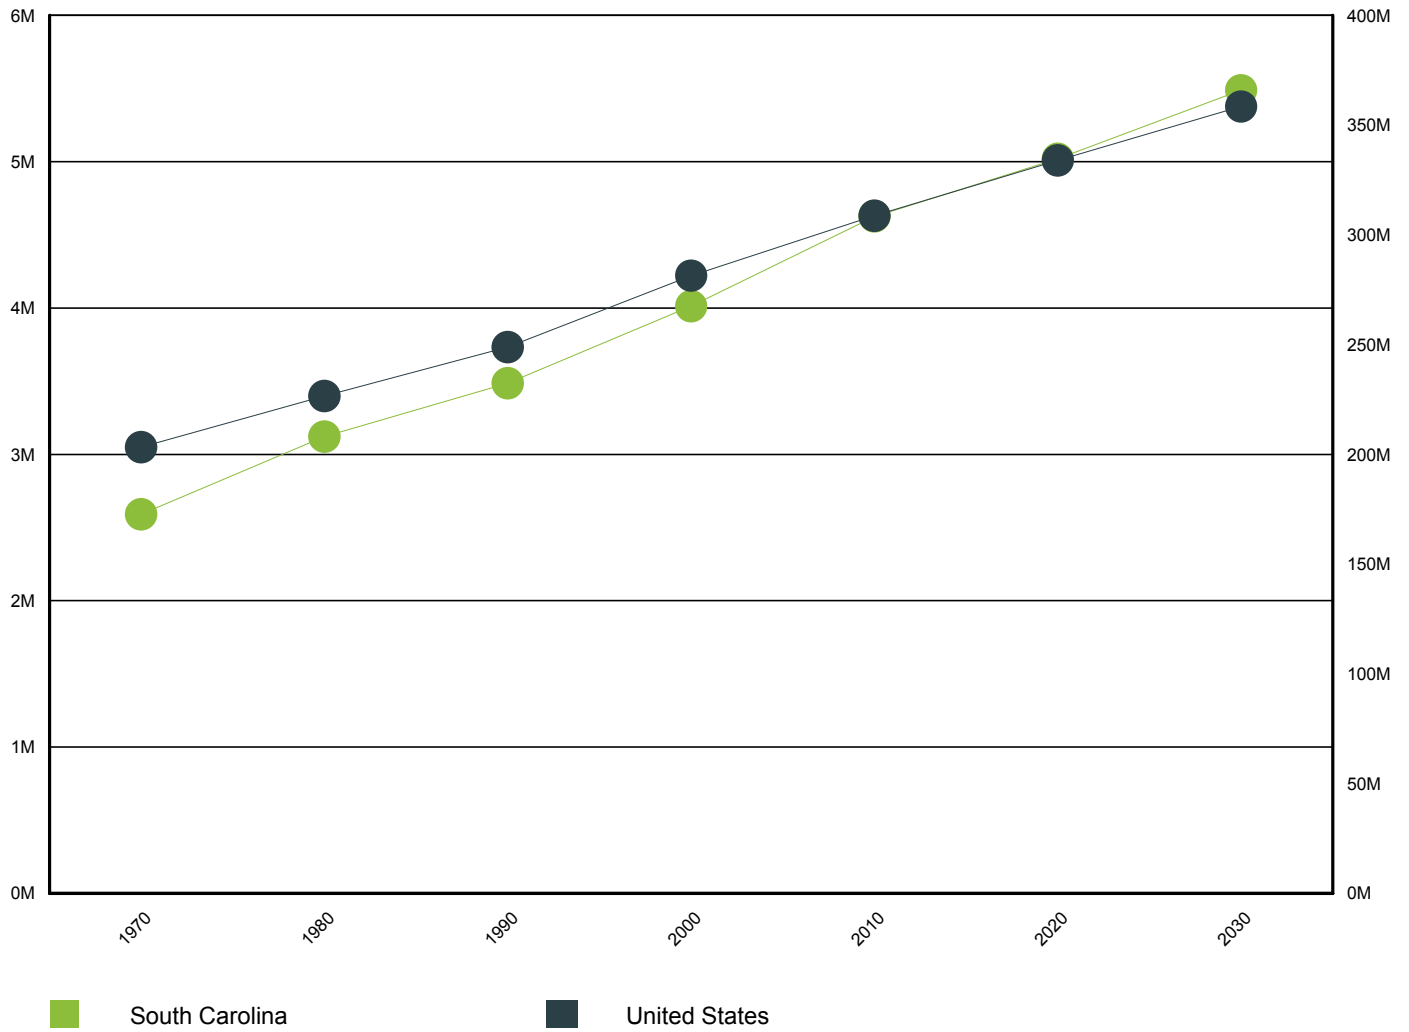

Population Change

Historical and Projected

South Carolina

United States

Year	South Carolina	United States
1970	2,590,713	203,302,031
1980	3,121,820	226,545,805
1990	3,486,310	248,845,816
2000	4,012,012	281,421,906
2010	4,625,364	308,745,538
2020	5,020,400	333,896,000
2030	5,488,460	358,471,000

Source: U.S. Census Bureau