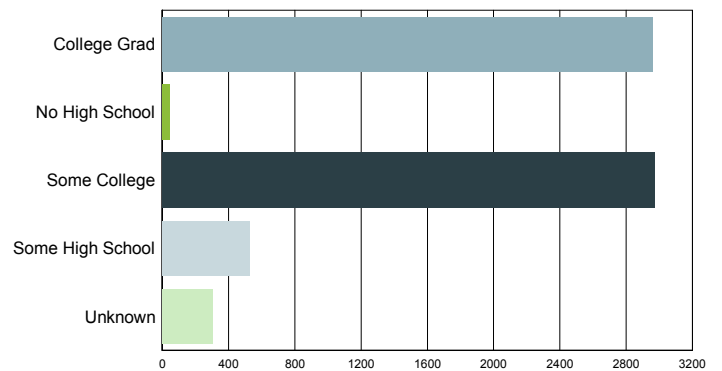

Source: S.C. Department of Employment & Workforce & The Conference Board's Help Wanted OnLine® data series  
 South Carolina Data is Seasonally Adjusted

# Characteristics of Unemployment Insurance Claimants

May 2018

Gender	South Carolina
Female	3,740
Male	2,999
Unknown	75

Race	South Carolina
ASIAN	41
BLACK	3,572
HAWAIIAN	5
NATIVE AMERICAN	43
MULTIPLE	160
UNKNOWN	231
WHITE	2,762

Age Group	South Carolina
18 - 24	656
25 - 40	2,985
41 - 55	2,079
56 - 64	855
65+	237
Less than 18	2

Education Level	South Carolina
College Grad	2,964
No High School	45
Some College	2,972
Some High School	530
Unknown	303