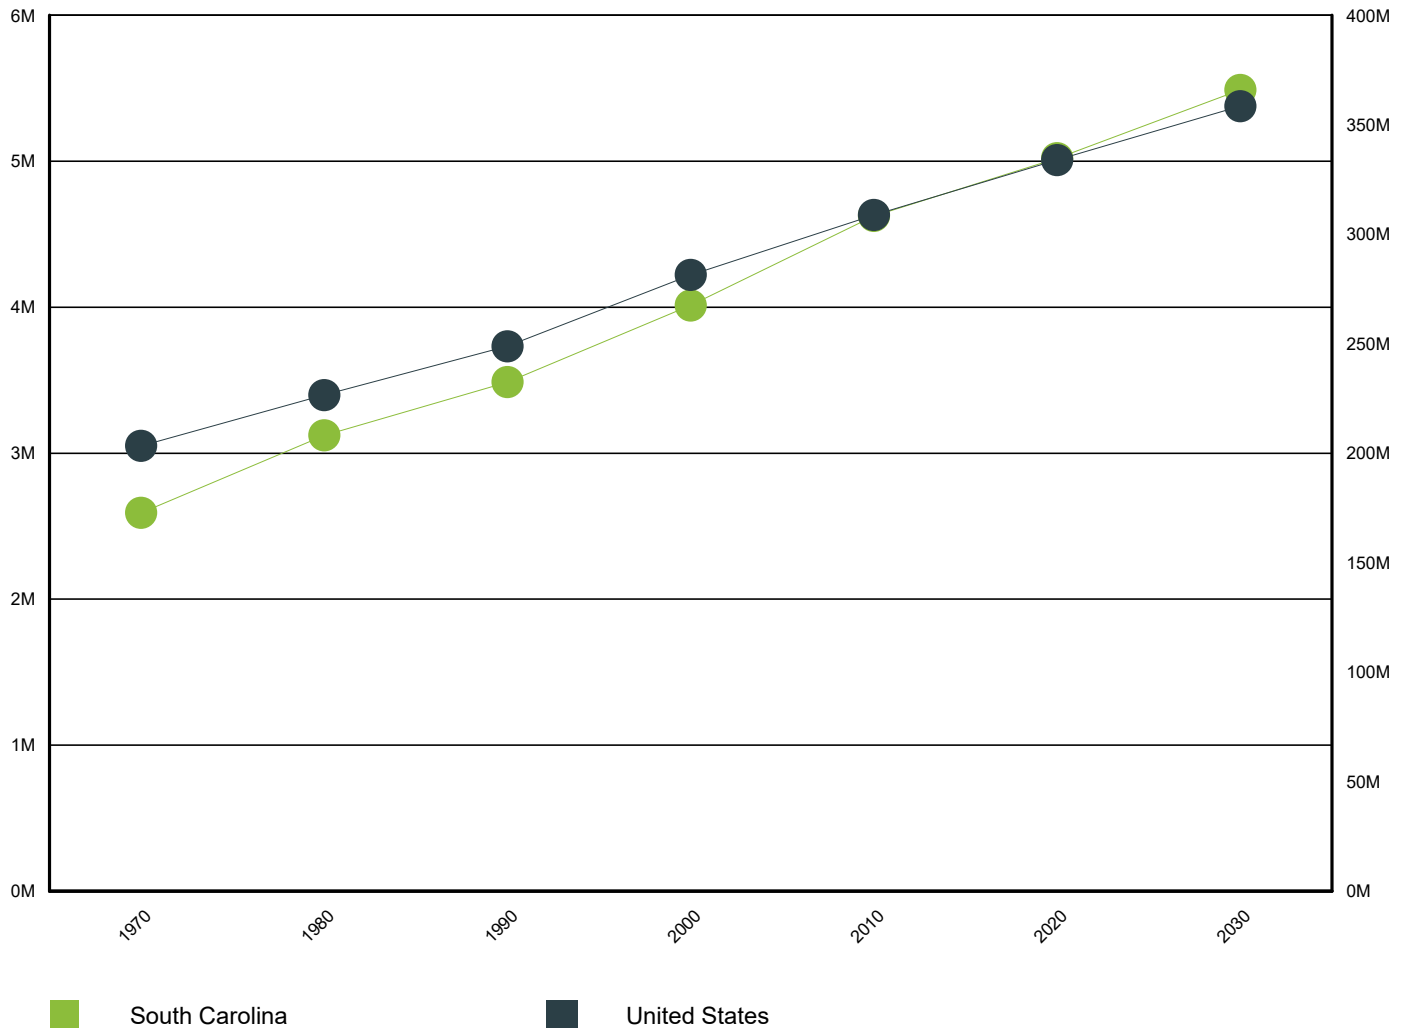

Population Change

Historical and Projected

South Carolina

United States

Year	South Carolina	United States
1970	2,590,713	203,302,031
1980	3,121,820	226,545,805
1990	3,486,310	248,845,816
2000	4,012,012	281,421,906
2010	4,625,364	308,745,538
2020	5,020,400	333,896,000
2030	5,488,460	358,471,000

Source: U.S. Census Bureau