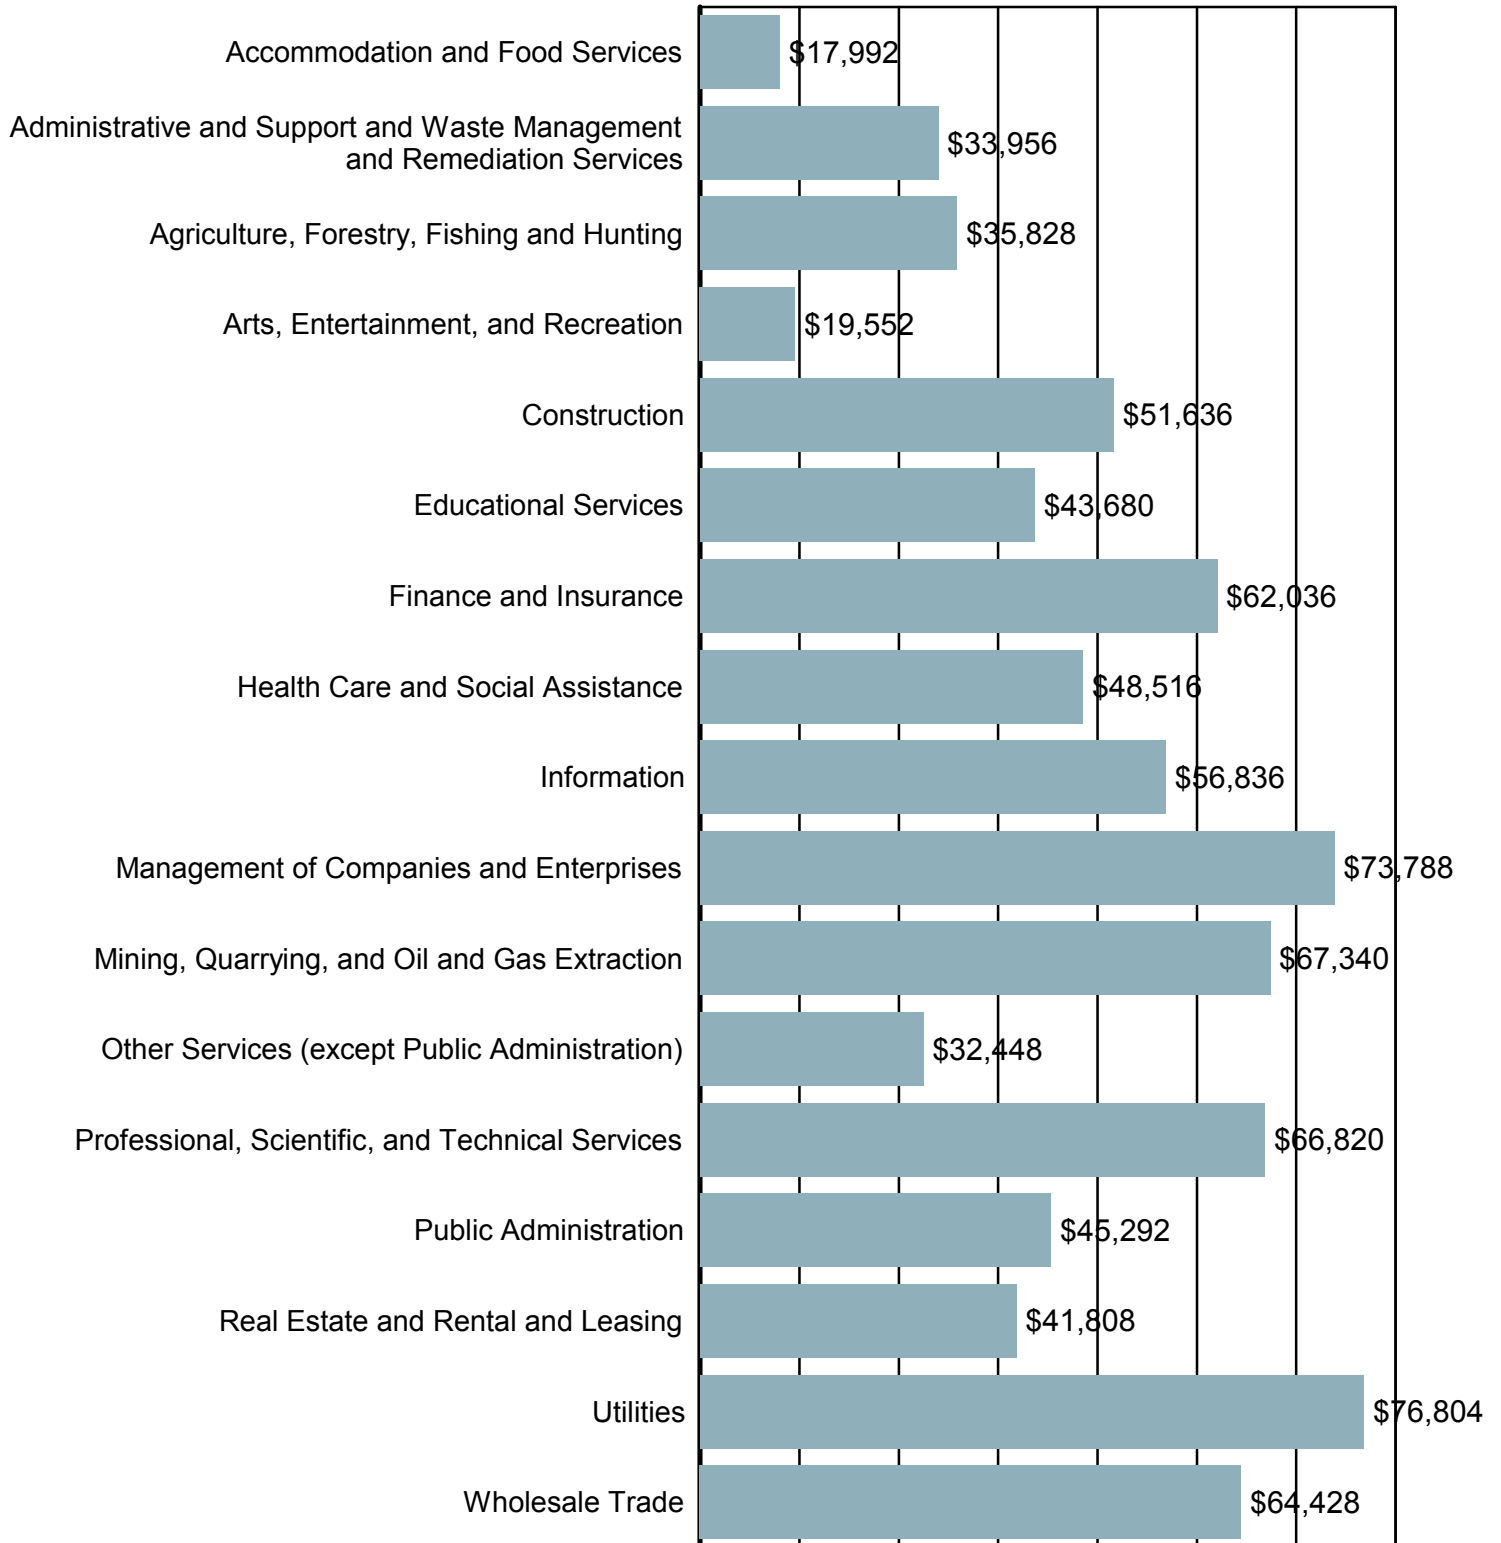

Top 20 Occupational Openings

South Carolina
April-2016

Occupations Name (Soccode)	Job Openings
Registered Nurses (29-1141)	4,711
Heavy and Tractor-Trailer Truck Drivers (53-3032)	3,553
Retail Salespersons (41-2031)	1,603
First-Line Supervisors of Retail Sales Workers (41-1011)	1,533
First-Line Supervisors of Food Preparation and Serving Workers (35-1012)	1,387
Maintenance and Repair Workers, General (49-9071)	1,198
Customer Service Representatives (43-4051)	1,060
First-Line Supervisors of Office and Administrative Support Workers (43-1011)	879
Industrial Engineers (17-2112)	855
Physical Therapists (29-1123)	804
First-Line Supervisors of Production and Operating Workers (51-1011)	784
Maids and Housekeeping Cleaners (37-2012)	636
Laborers and Freight, Stock, and Material Movers, Hand (53-7062)	634
Social and Human Service Assistants (21-1093)	625
Medical and Health Services Managers (11-9111)	616
Occupational Therapists (29-1122)	603
Landscaping and Groundskeeping Workers (37-3011)	594
Automotive Service Technicians and Mechanics (49-3023)	593
Light Truck Drivers (53-3033)	592
First-Line Supervisors of Mechanics, Installers, and Repairers (49-1011)	588

Source: S.C. Department of Employment & Workforce & The Conference Board's Help Wanted OnLine® data series

Average Annual Wage by Industry

Source: S.C. Department of Employment & Workforce
Quarterly Census of Employment and Wages (QCEW) - 2017 Q3