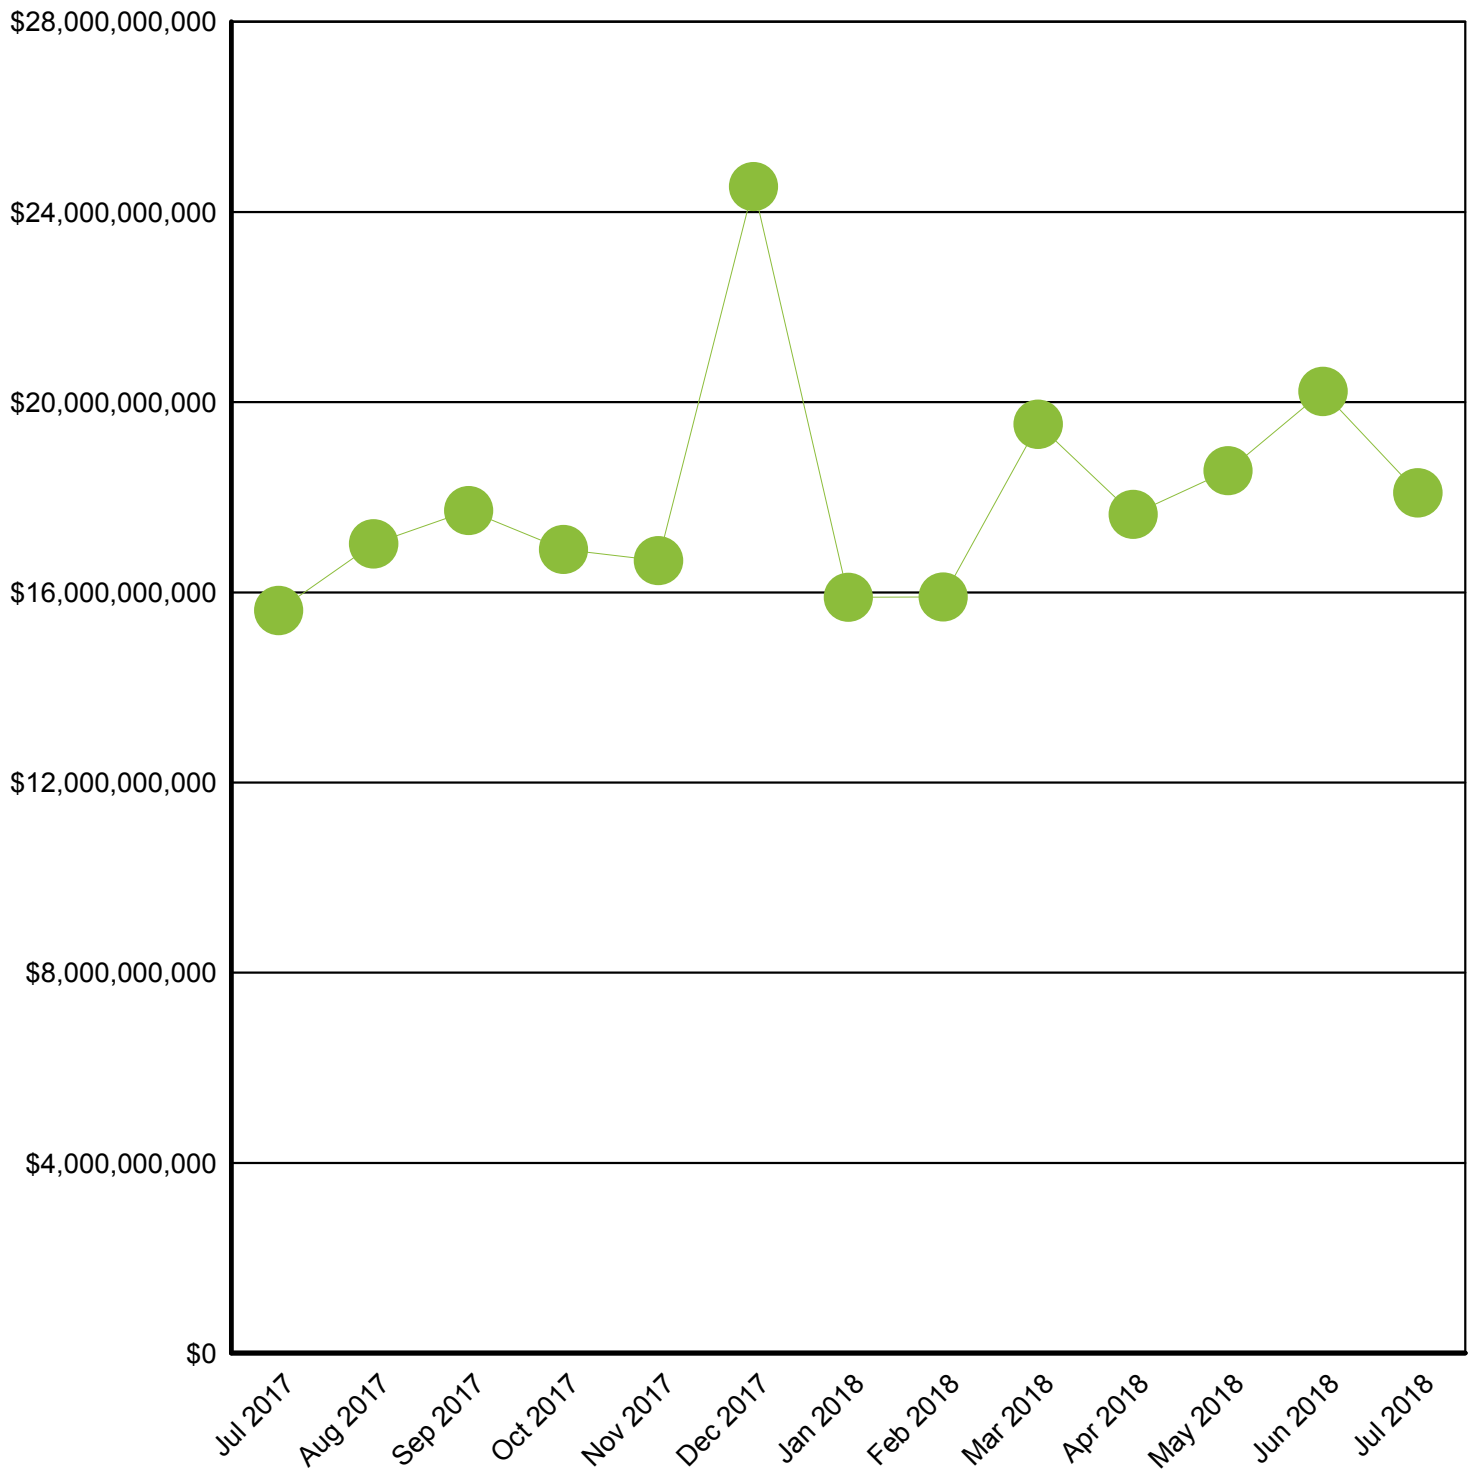

Retail Sales

Source: S.C. Department of Revenue