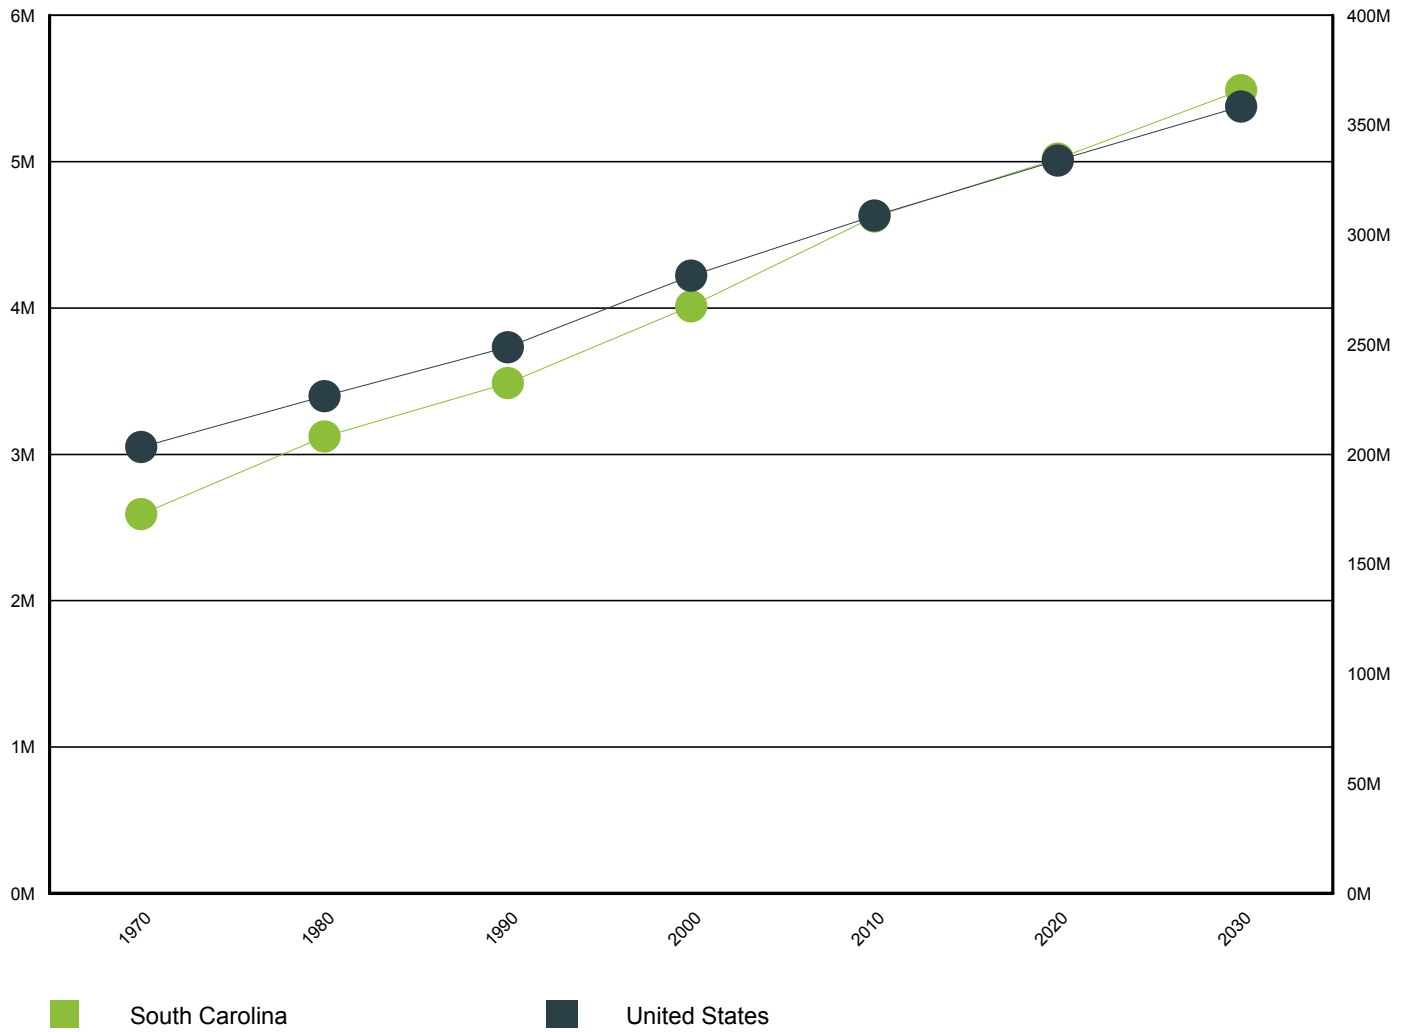

Population Change

Historical and Projected

South Carolina

United States

Year	South Carolina	United States
1970	2,590,713	203,302,031
1980	3,121,820	226,545,805
1990	3,486,310	248,845,816
2000	4,012,012	281,421,906
2010	4,625,364	308,745,538
2020	5,020,400	333,896,000
2030	5,488,460	358,471,000

Source: U.S. Census Bureau