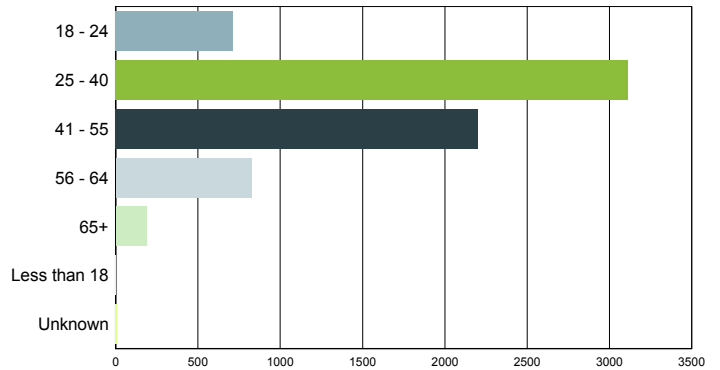

# Characteristics of Unemployment Insurance Claimants

April 2017

Gender	South Carolina
Female	3,752
Male	3,294

Race	South Carolina
ASIAN	48
BLACK	3,671
HAWAIIAN	9
NATIVE AMERICAN	63
NON-WHITE	188
UNKNOWN	3
WHITE	3,064

Age Group	South Carolina
18 - 24	713
25 - 40	3,109
41 - 55	2,200
56 - 64	825
65+	188
Less than 18	3
Unknown	8

Education Level	South Carolina
College Grad	930
High School Grad	3,100
No High School	60
Some College	1,770
Some High School	549
Unknown	637