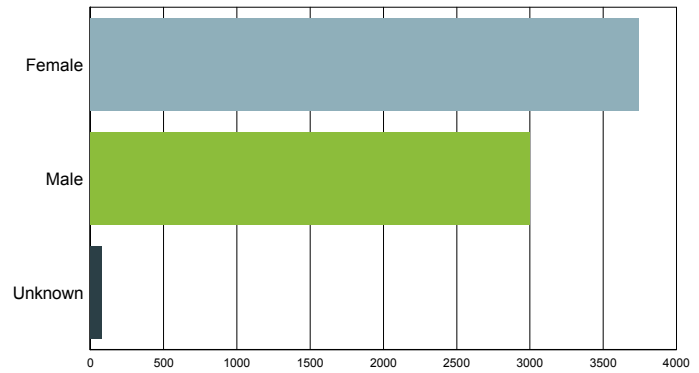

Characteristics of Unemployment Insurance Claimants

May 2018

Gender	South Carolina
Female	3,740
Male	2,999
Unknown	75

Race	South Carolina
ASIAN	41
BLACK	3,572
HAWAIIAN	5
NATIVE AMERICAN	43
MULTIPLE	160
UNKNOWN	231
WHITE	2,762