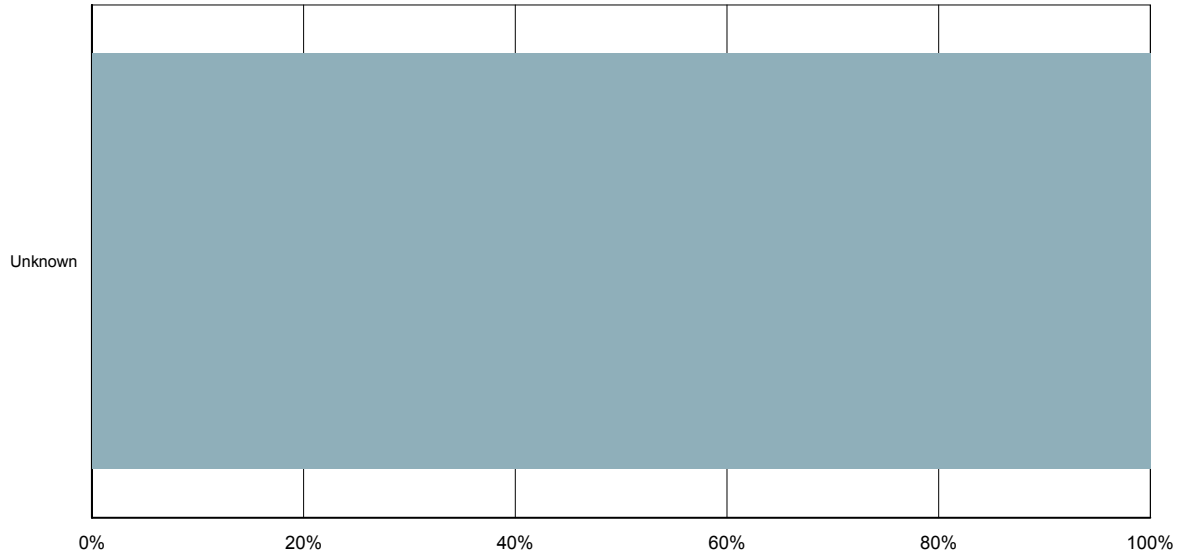

Source: S.C. Department of Employment & Workforce

Characteristics of Unemployment Insurance Claims by Occupation

Occupation Groups With Largest Number of Claims
 March 2018

Occupation	South Carolina	% of Claims
Unknown	5,876	100.00%