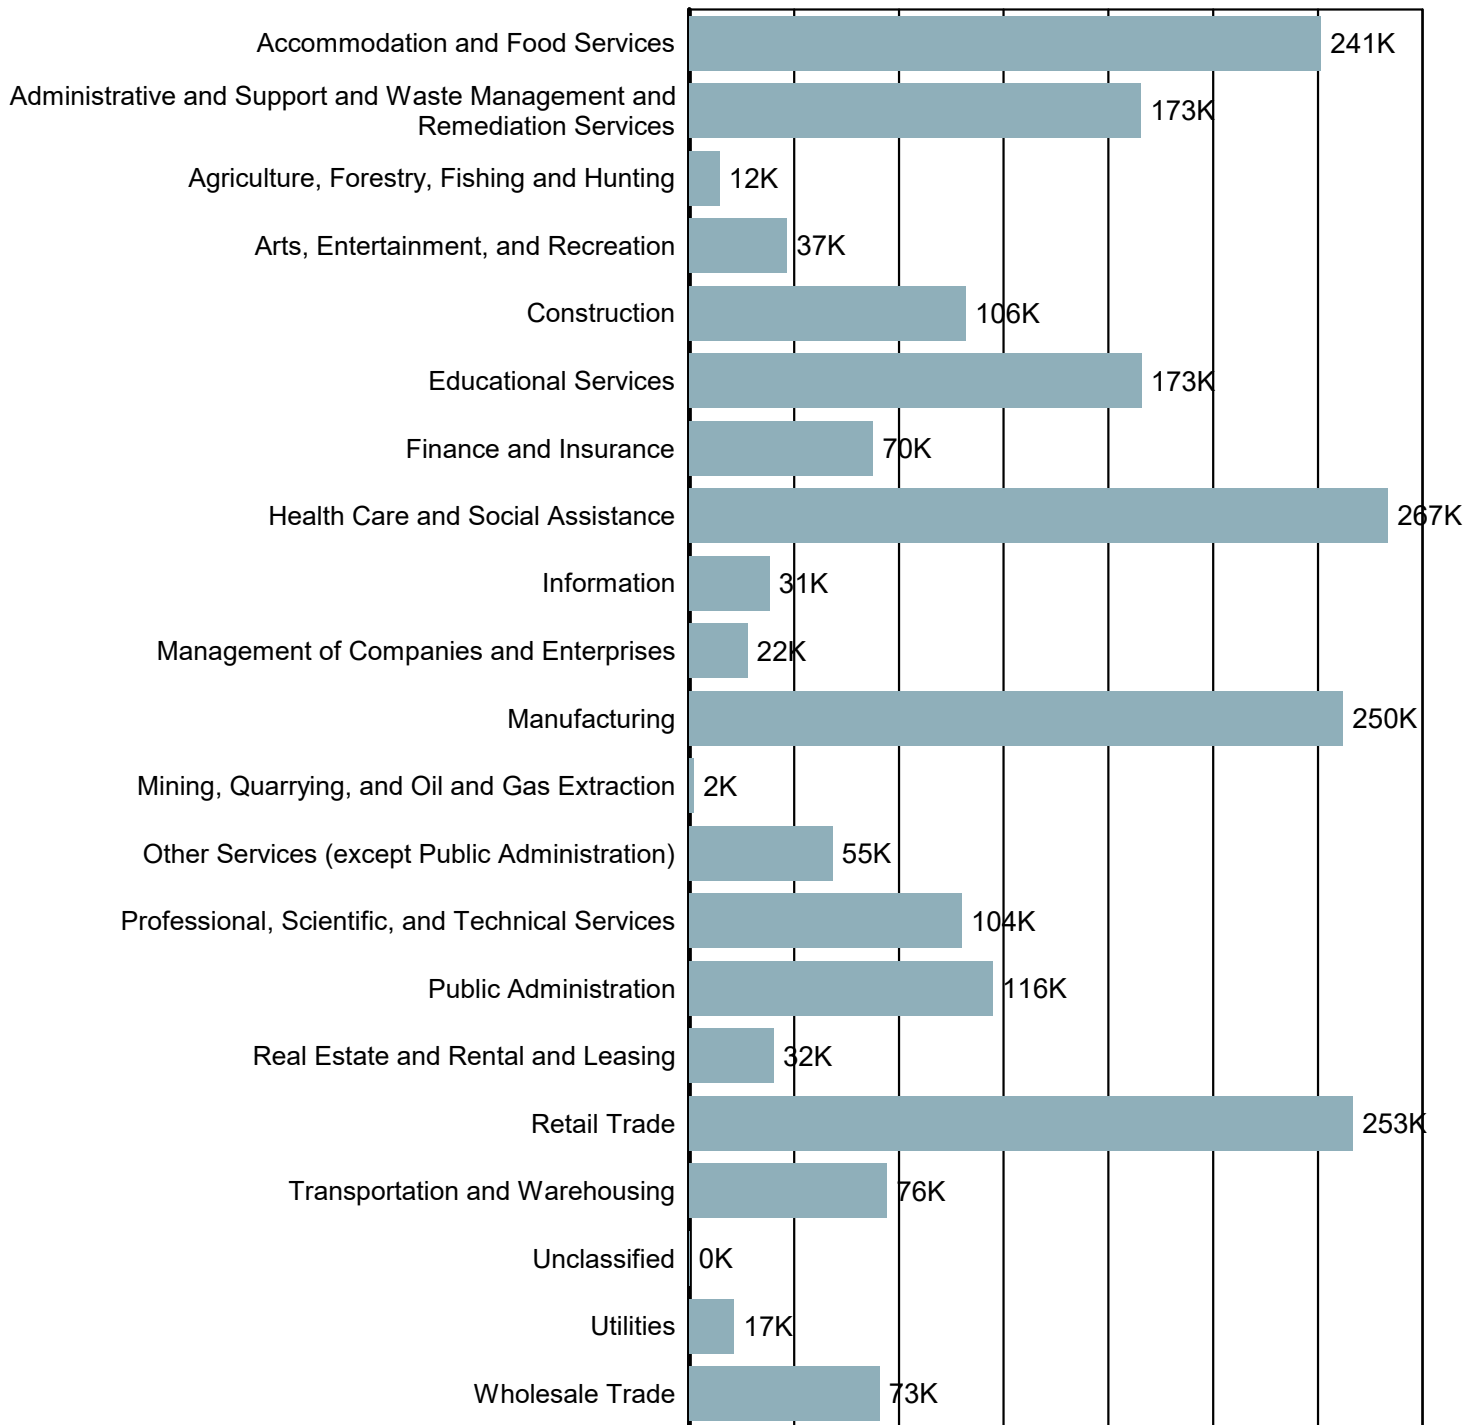

Source: U.S. Census Bureau

Employers/Employment by Size of Establishment

Employees	SC Employers	SC Employment
0 to 4	79,782	114,766
5 to 9	21,167	141,346
10 to 19	15,658	213,445
20 to 49	12,011	366,385
50 to 99	4,748	325,652
100 to 249	2,821	426,546
250 to 499	887	303,410
500 to 999	398	267,700
1000 +	306	767,742

Source: S.C. Department of Employment & Workforce - 2018 Q2

Employment by Industry

Source: S.C. Department of Employment & Workforce
 Quarterly Census of Employment and Wages (QCEW) - 2018 Q2

New Startup Firms