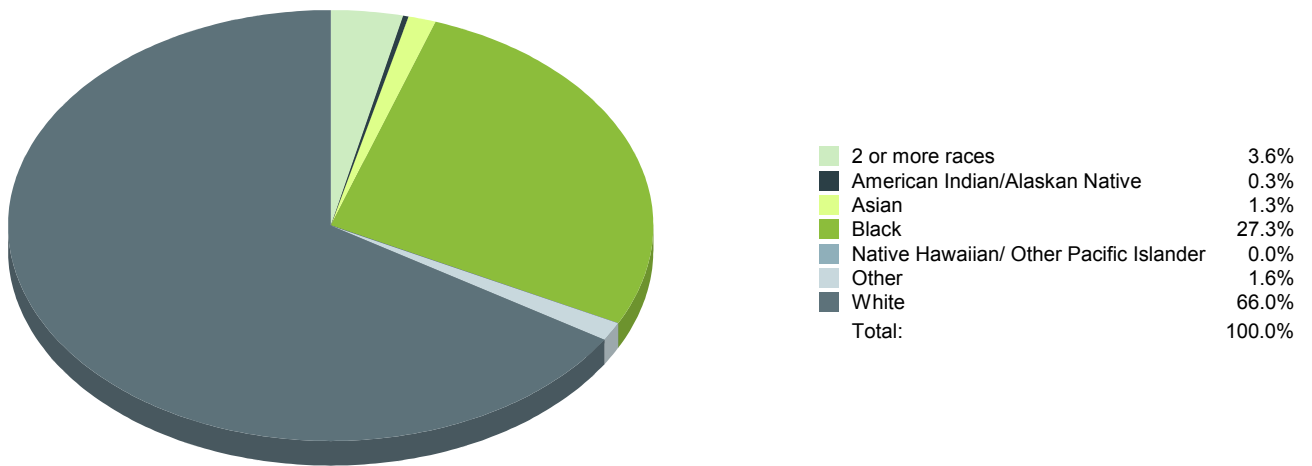

Population by Race

Race	South Carolina	%	United States	%
White	3,144,146	66%	230,592,579	72%
Black	1,298,534	27%	39,167,010	12%
American Indian/Alaskan Native	14,732	0%	2,540,309	1%
Asian	61,097	1%	15,231,962	5%
Native Hawaiian/ Other Pacific Islander	2,128	0%	526,347	0%
2 or more races	169,670	4%	17,464,666	5%
Other	74,130	2%	14,746,054	5%

Source: U.S. Census Bureau, American Community Survey

Population by Gender

Gender	South Carolina	United States
Male	2,276,305	153,247,412
Female	2,403,297	158,289,182

Source: U.S. Census Bureau, American Community Survey