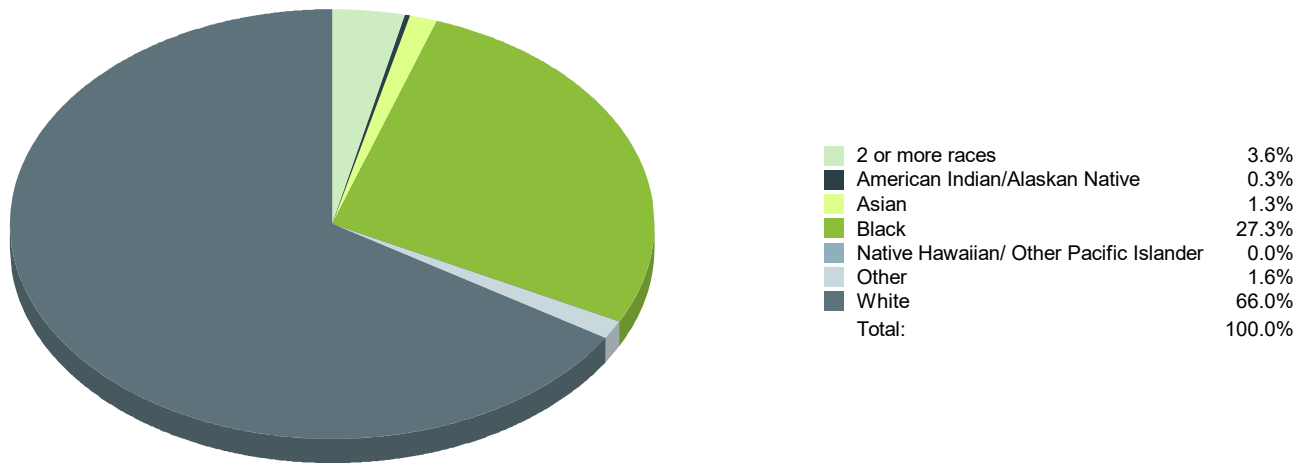

Population by Race

Race	South Carolina	%	United States	%
White	3,144,146	66%	230,592,579	72%
Black	1,298,534	27%	39,167,010	12%
American Indian/Alaskan Native	14,732	0%	2,540,309	1%
Asian	61,097	1%	15,231,962	5%
Native Hawaiian/ Other Pacific Islander	2,128	0%	526,347	0%
2 or more races	169,670	4%	17,464,666	5%
Other	74,130	2%	14,746,054	5%

Source: U.S. Census Bureau, American Community Survey

Population by Gender

Gender	South Carolina	United States
Male	2,276,305	153,247,412
Female	2,403,297	158,289,182

Source: U.S. Census Bureau, American Community Survey