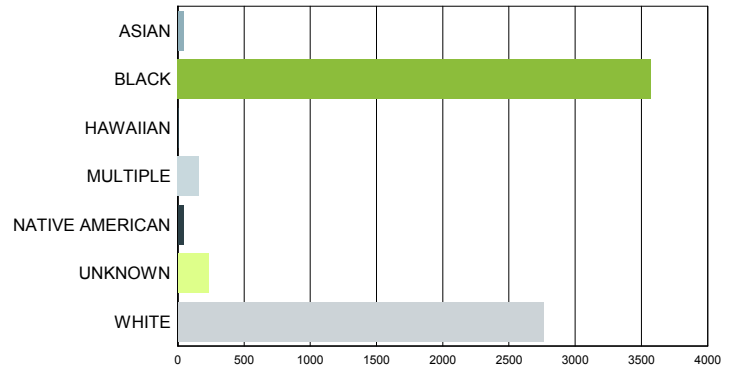

## Area Job Openings

*South Carolina - Seasonally Adjusted*

Period	Employed	Unemployed	Unemp. Rate	Job Openings
May-2018	2,225,431	92,498	4.0%	58,279
April-2018	2,225,655	97,929	4.2%	61,188
March-2018	2,225,252	102,079	4.4%	60,341
February-2018	2,223,397	101,415	4.4%	61,052
January-2018	2,221,051	100,182	4.3%	61,574
December-2017	2,220,845	97,879	4.2%	62,795
November-2017	2,221,189	97,944	4.2%	60,202
October-2017	2,221,475	97,934	4.2%	57,189
September-2017	2,220,466	97,769	4.2%	55,195
August-2017	2,218,539	97,377	4.2%	57,005
July-2017	2,216,343	96,879	4.2%	59,884
June-2017	2,213,831	96,674	4.2%	63,440
May-2017	2,211,586	97,141	4.2%	62,869

Source: S.C. Department of Employment & Workforce & The Conference Board's Help Wanted OnLine® data series  
 South Carolina Data is Seasonally Adjusted

# Characteristics of Unemployment Insurance Claimants

May 2018

Gender	South Carolina
Female	3,740
Male	2,999
Unknown	75

Race	South Carolina
ASIAN	41
BLACK	3,572
HAWAIIAN	5
NATIVE AMERICAN	43
MULTIPLE	160
UNKNOWN	231
WHITE	2,762