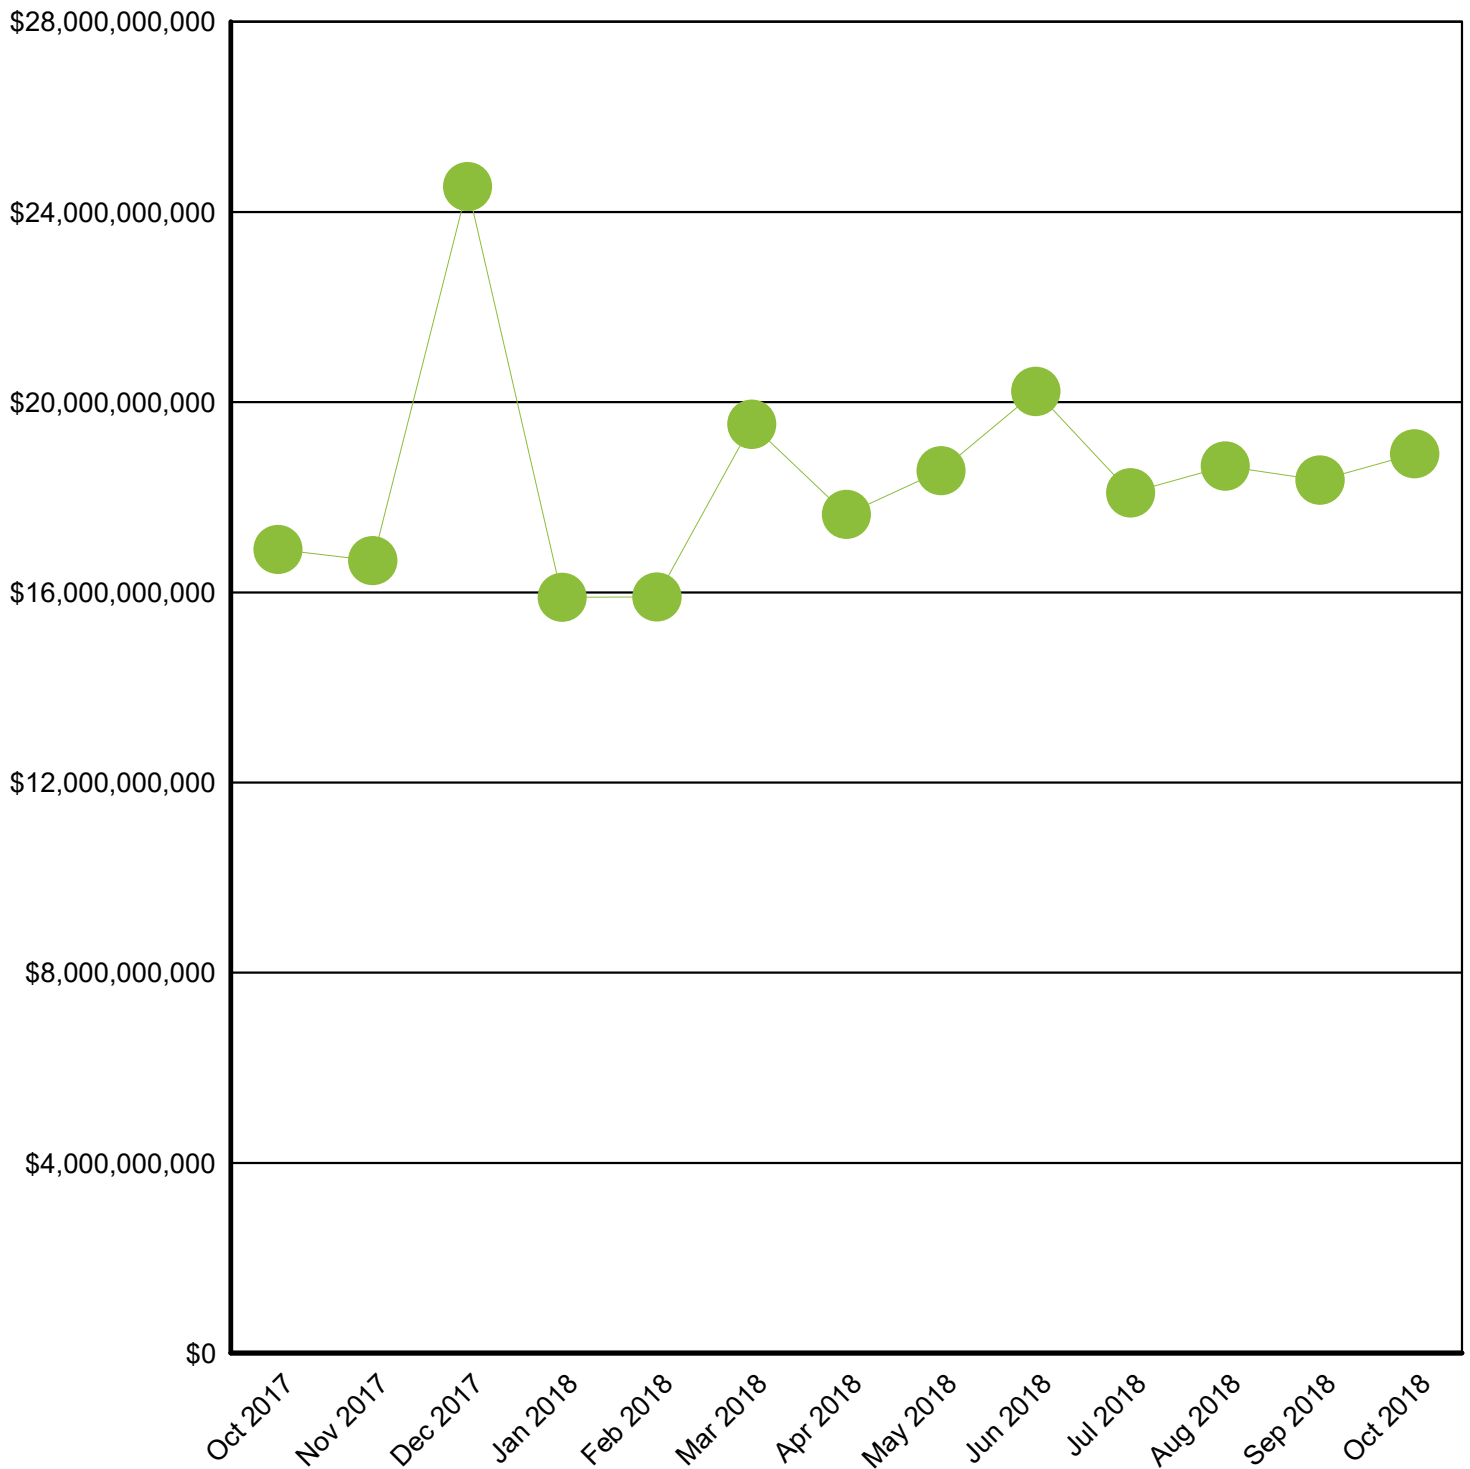

Retail Sales

Source: S.C. Department of Revenue