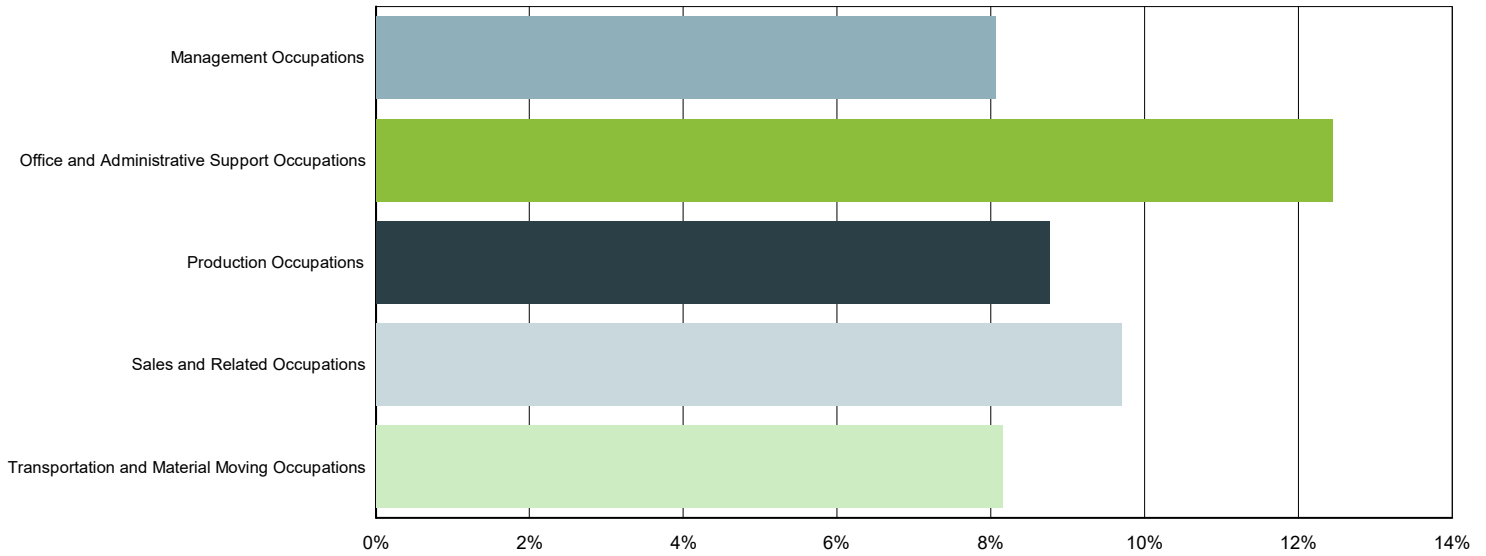

Characteristics of Unemployment Insurance Claims by Occupation

Occupation Groups With Largest Number of Claims
August 2020

Occupation	South Carolina	% of Claims
Office and Administrative Support Occupations	2,627	12.45%
Sales and Related Occupations	2,048	9.70%
Production Occupations	1,849	8.76%
Transportation and Material Moving Occupations	1,721	8.15%
Management Occupations	1,700	8.05%
Food Preparation and Serving Related Occupations	1,578	7.48%
Unknown	1,502	7.12%
Construction and Extraction Occupations	1,183	5.61%
Building and Grounds Cleaning and Maintenance Occu	1,052	4.98%
Healthcare Support Occupations	847	4.01%
Installation, Maintenance, and Repair Occupations	844	4.00%
Personal Care and Service Occupations	686	3.25%
Healthcare Practitioners and Technical Occupations	576	2.73%
Architecture and Engineering Occupations	541	2.56%
Business and Financial Operations Occupations	509	2.41%
Educational Instruction and Library Occupations	472	2.24%
Arts, Design, Entertainment, Sports, and Media Occ	329	1.56%
Computer and Mathematical Occupations	284	1.35%
Protective Service Occupations	239	1.13%
Life, Physical, and Social Science Occupations	179	0.85%
Community and Social Service Occupations	142	0.67%
Farming, Fishing, and Forestry Occupations	97	0.46%
Legal Occupations	72	0.34%
Military Specific Occupations	29	0.14%

Source: S.C. Department of Employment & Workforce