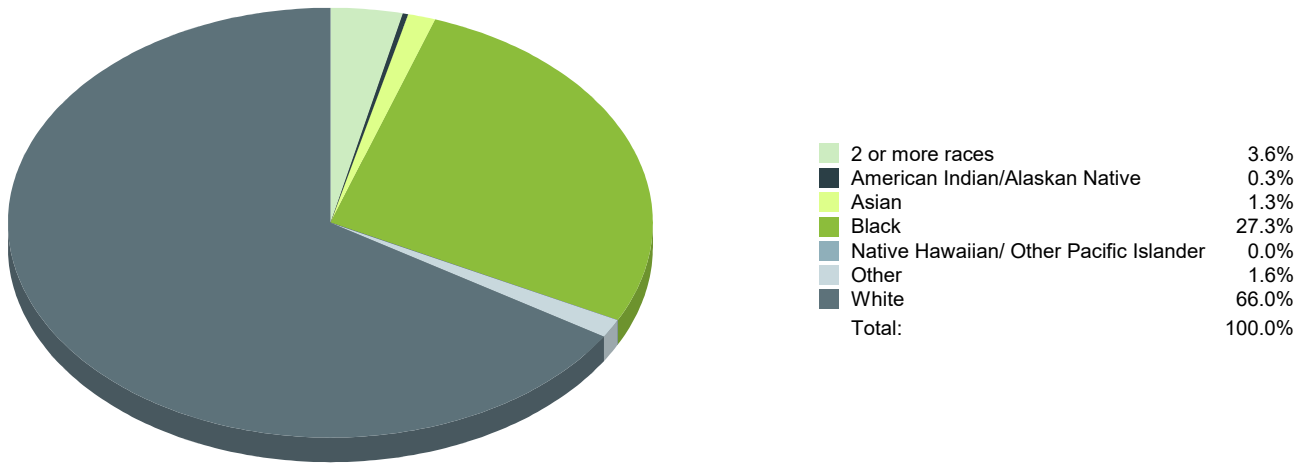

Population by Race

Race	South Carolina	%	United States	%
White	3,144,146	66%	230,592,579	72%
Black	1,298,534	27%	39,167,010	12%
American Indian/Alaskan Native	14,732	0%	2,540,309	1%
Asian	61,097	1%	15,231,962	5%
Native Hawaiian/ Other Pacific Islander	2,128	0%	526,347	0%
2 or more races	169,670	4%	17,464,666	5%
Other	74,130	2%	14,746,054	5%

Source: U.S. Census Bureau, American Community Survey

Population by Gender

Gender	South Carolina	United States
Male	2,276,305	153,247,412
Female	2,403,297	158,289,182

Source: U.S. Census Bureau, American Community Survey