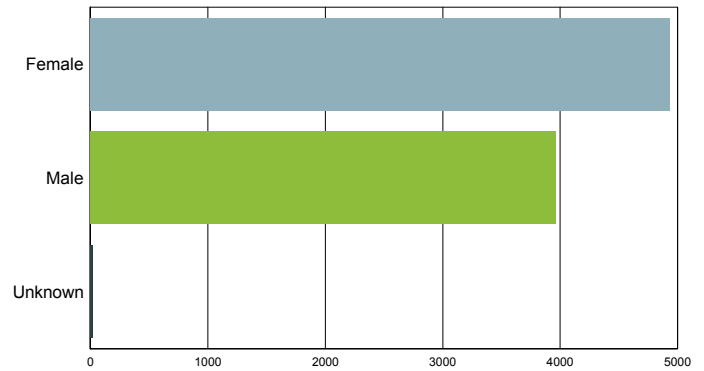

Characteristics of Unemployment Insurance Claimants

September 2018

Gender	South Carolina
Female	4,933
Male	3,964
Unknown	24

Race	South Carolina
ASIAN	46
BLACK	4,329
HAWAIIAN	12
NATIVE AMERICAN	65
MULTIPLE	229
UNKNOWN	288
WHITE	3,952