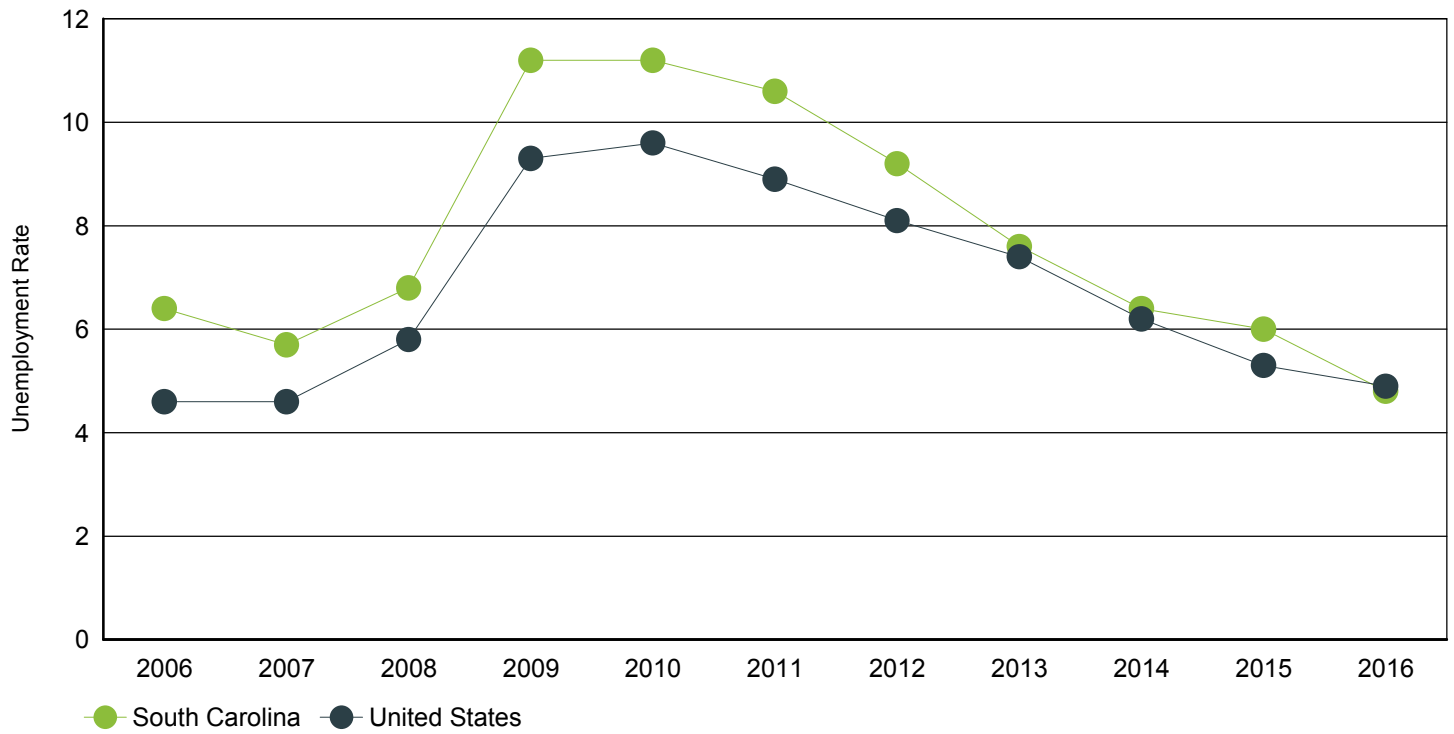

3. Industry Data

Employment by Industry.....	12
New Startup Firms.....	13
Top Occupational Openings.....	14
Average Annual Wage by Industry.....	15
Projections by Industry.....	16

4. Occupation Data

Projections by Occupation.....	17
Growing Occupations.....	18
Declining Occupations.....	19

5. Education Data

Educational Attainment.....	20
Graduate Trends.....	21
Educational Institutions.....	22

Annual Unemployment Rate (Unadjusted)

Trends

Year	South Carolina			United States		
	Employment	Unemp	Rate	Employment	Unemp	Rate
2016	2,186,740	111,067	4.80%	151,436,000	7,751,000	4.90%
2015	2,134,637	135,746	6.00%	148,834,000	8,296,000	5.30%
2014	2,081,511	143,151	6.40%	146,305,000	9,617,000	6.20%
2013	2,026,666	167,647	7.60%	143,929,000	11,460,000	7.40%
2012	1,985,618	201,260	9.20%	142,469,000	12,506,000	8.10%
2011	1,945,900	229,623	10.60%	139,869,000	13,747,000	8.90%
2010	1,915,045	240,623	11.20%	139,064,000	14,825,000	9.60%
2009	1,910,670	242,075	11.20%	139,877,000	14,265,000	9.30%
2008	1,996,409	145,823	6.80%	145,362,000	8,924,000	5.80%
2007	2,005,686	120,205	5.70%	146,047,000	7,078,000	4.60%
2006	1,973,337	135,760	6.40%	144,427,000	7,001,000	4.60%