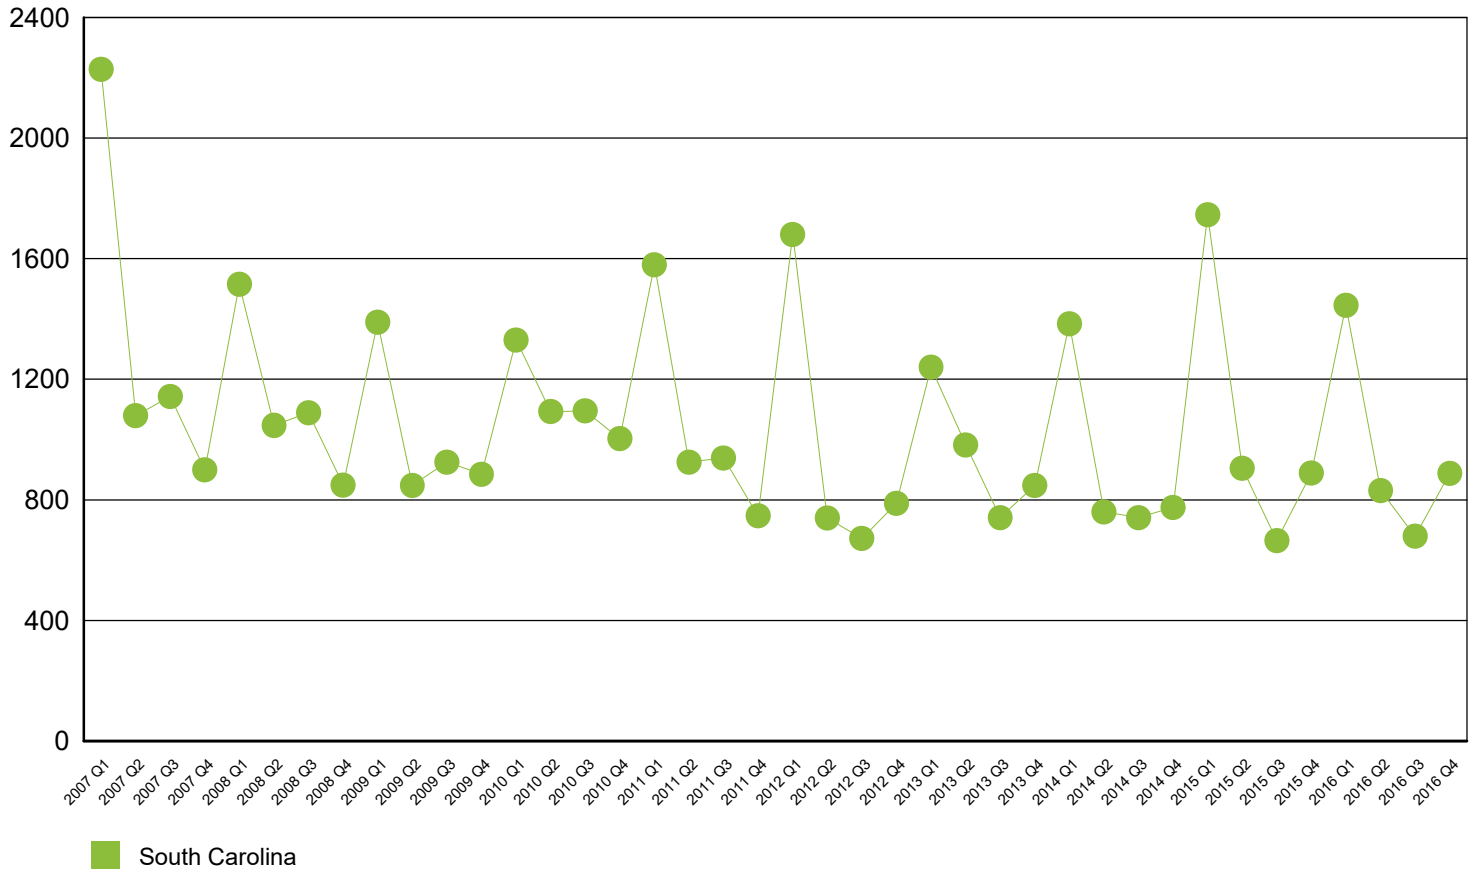

New Startup Firms

Period	New Firms
2016 Q4	888
2016 Q3	679
2016 Q2	831
2016 Q1	1,445
2015 Q4	889
2015 Q3	665
2015 Q2	905
2015 Q1	1,746
2014 Q4	775
2014 Q3	741
2014 Q2	760
2014 Q1	1,384
2013 Q4	848
2013 Q3	741
2013 Q2	982
2013 Q1	1,240
2012 Q4	788
2012 Q3	672
2012 Q2	740
2012 Q1	1,680

Note: A firm is included in the count when it does not have a UI Account Number in the previous quarter and has a Setup Date that falls in the quarter displayed.

Source: S.C. Department of Employment & Workforce