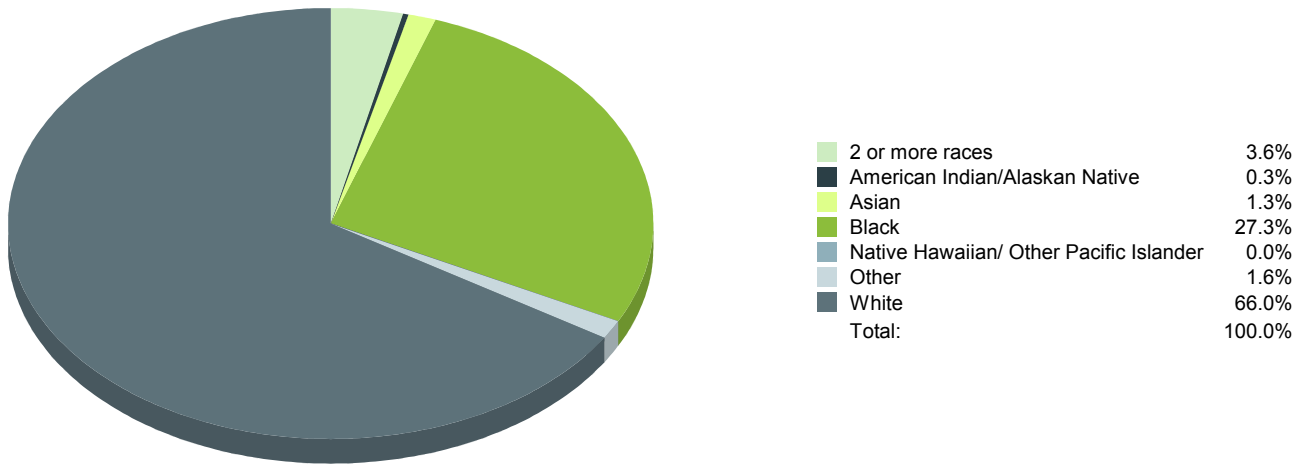

Population by Race

Race	South Carolina	%	United States	%
White	3,144,146	66%	230,592,579	72%
Black	1,298,534	27%	39,167,010	12%
American Indian/Alaskan Native	14,732	0%	2,540,309	1%
Asian	61,097	1%	15,231,962	5%
Native Hawaiian/ Other Pacific Islander	2,128	0%	526,347	0%
2 or more races	169,670	4%	17,464,666	5%
Other	74,130	2%	14,746,054	5%

Source: U.S. Census Bureau, American Community Survey

Population by Gender

Gender	South Carolina	United States
Male	2,276,305	153,247,412
Female	2,403,297	158,289,182

Source: U.S. Census Bureau, American Community Survey