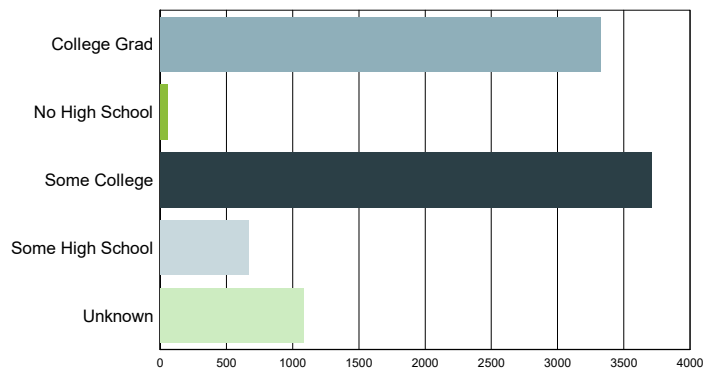

Source: S.C. Department of Employment & Workforce

Area Job Openings

South Carolina - Seasonally Adjusted

Period	Employed	Unemployed	Unemp. Rate	Job Openings
December-2018	2,242,540	77,087	3.3%	67,595
November-2018	2,235,398	76,710	3.3%	64,249
October-2018	2,231,087	76,220	3.3%	68,359
September-2018	2,227,597	76,741	3.3%	70,767
August-2018	2,227,762	78,758	3.4%	70,970
July-2018	2,227,550	82,339	3.6%	71,705
June-2018	2,225,973	87,096	3.8%	67,604
May-2018	2,225,414	92,505	4.0%	69,241
April-2018	2,225,655	97,929	4.2%	70,553
March-2018	2,225,456	102,076	4.4%	70,945
February-2018	2,223,397	101,415	4.4%	72,251
January-2018	2,221,051	100,182	4.3%	73,423
December-2017	2,220,845	97,879	4.2%	76,372

*Source: S.C. Department of Employment & Workforce & The Conference Board's Help Wanted OnLine® data series
South Carolina Data is Seasonally Adjusted*

Characteristics of Unemployment Insurance Claimants

December 2018

Gender	South Carolina
Female	4,428
Male	4,380
Unknown	30

Race	South Carolina
ASIAN	41
BLACK	4,578
HAWAIIAN	13
NATIVE AMERICAN	50
MULTIPLE	237
UNKNOWN	354
WHITE	3,565

Age Group	South Carolina
18 - 24	915
25 - 40	3,611
41 - 55	2,774
56 - 64	1,211
65+	321
Less than 18	6

Education Level	South Carolina
College Grad	3,321
No High School	58
Some College	3,711
Some High School	667
Unknown	1,081

Source: S.C. Department of Employment & Workforce

Characteristics of Unemployment Insurance Claims by Industry