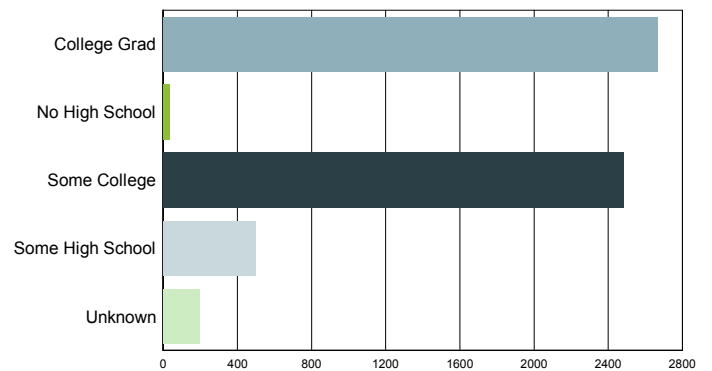

Source: S.C. Department of Employment & Workforce

Area Job Openings

South Carolina - Seasonally Adjusted

Period	Employed	Unemployed	Unemp. Rate	Job Openings
March-2018	2,225,456	102,076	4.0%	60,341
February-2018	2,223,397	101,415	4.0%	61,052
January-2018	2,221,051	100,182	4.3%	61,574
December-2017	2,220,845	97,879	4.2%	62,795
November-2017	2,232,646	92,726	4.0%	60,202
October-2017	2,235,030	91,092	3.9%	57,189
September-2017	2,232,770	91,342	3.9%	55,195
August-2017	2,225,885	93,069	4.0%	57,005
July-2017	2,227,818	91,607	3.9%	59,884
June-2017	2,230,571	91,627	3.9%	63,440
May-2017	2,231,971	96,526	4.1%	62,869
April-2017	2,232,681	101,458	4.3%	60,617
March-2017	2,229,182	103,639	4.4%	61,386

*Source: S.C. Department of Employment & Workforce & The Conference Board's Help Wanted OnLine® data series
South Carolina Data is Seasonally Adjusted*

Characteristics of Unemployment Insurance Claimants

March 2018

Gender	South Carolina
Female	3,081
Male	2,717
Unknown	78

Race	South Carolina
ASIAN	27
BLACK	2,896
HAWAIIAN	10
NATIVE AMERICAN	35
MULTIPLE	152
UNKNOWN	190
WHITE	2,566

Age Group	South Carolina
18 - 24	534
25 - 40	2,558
41 - 55	1,821
56 - 64	761
65+	200
Less than 18	2

Education Level	South Carolina
College Grad	2,665
No High School	35
Some College	2,483
Some High School	498
Unknown	195

Source: S.C. Department of Employment & Workforce

Characteristics of Unemployment Insurance Claims by Industry