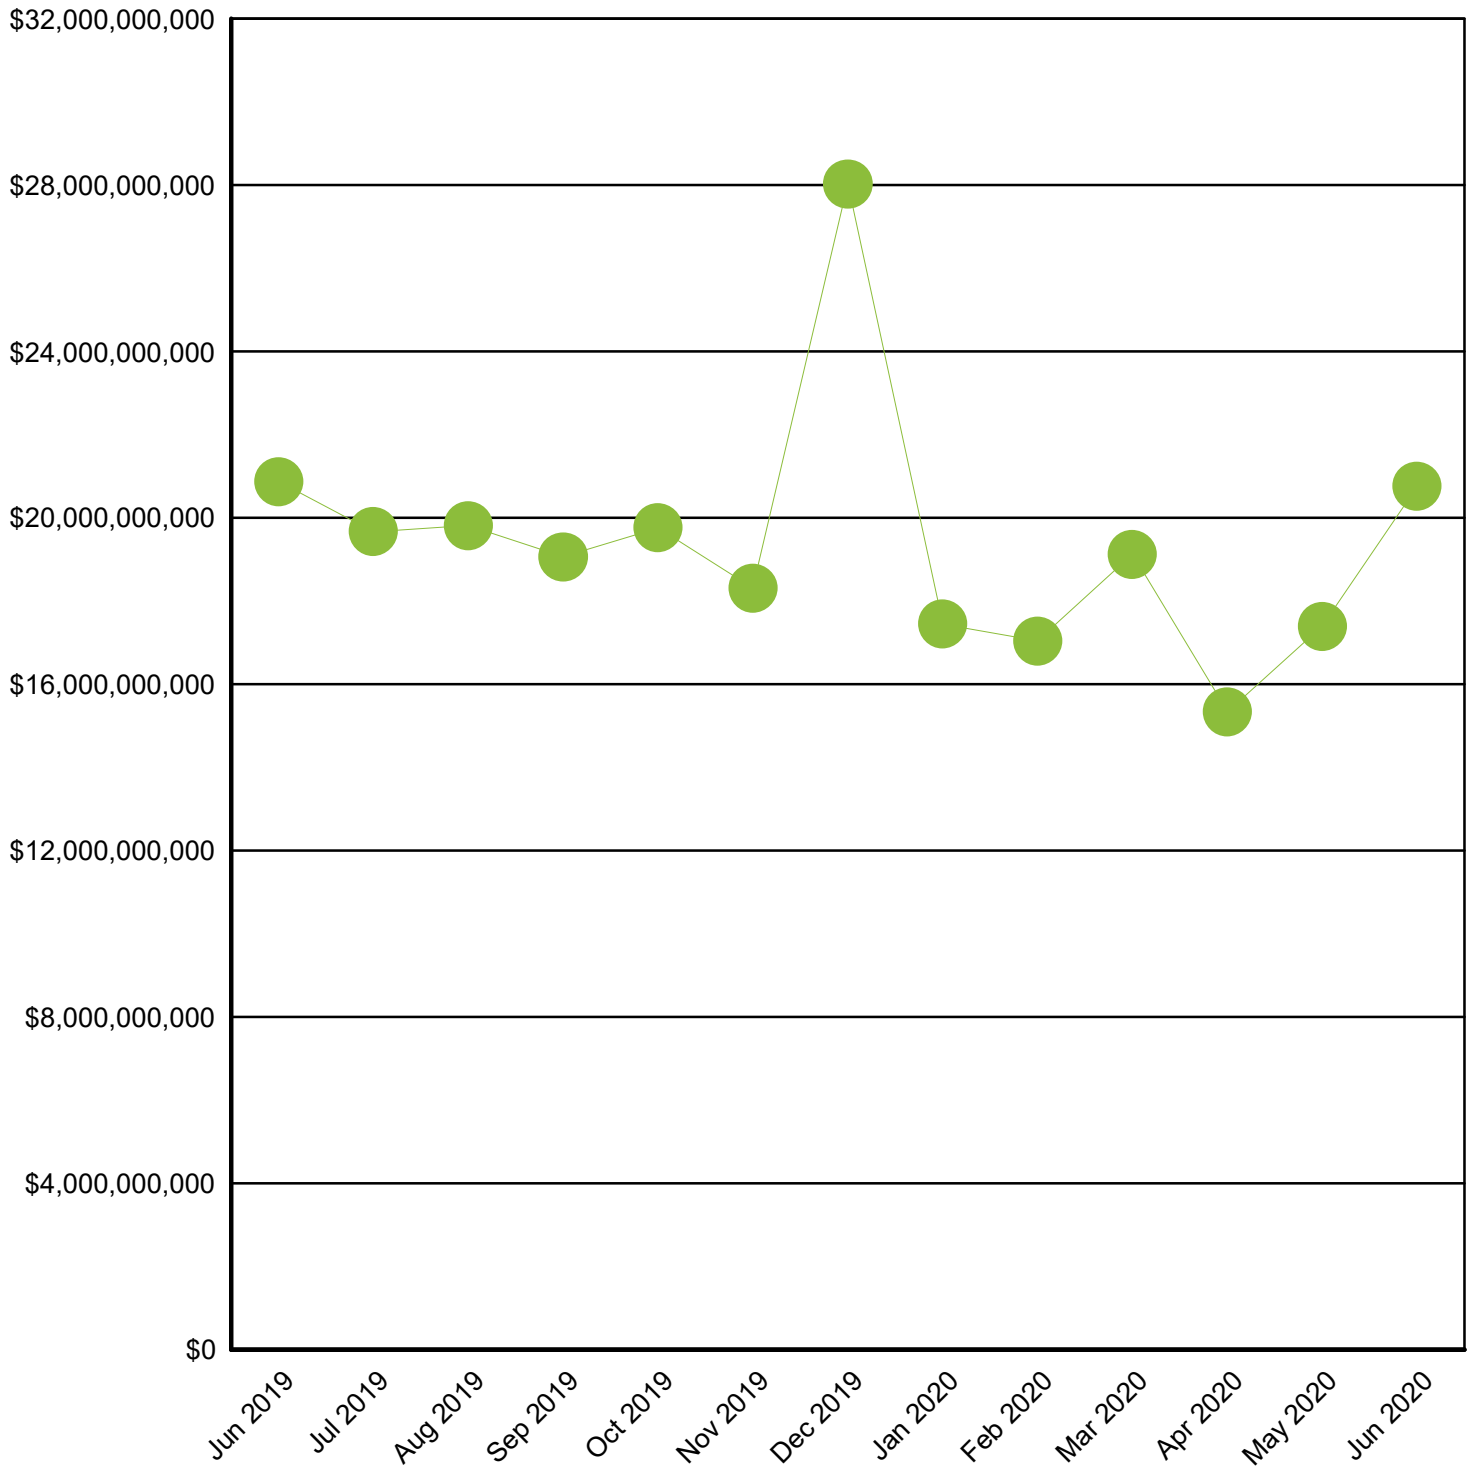

Retail Sales

Source: S.C. Department of Revenue