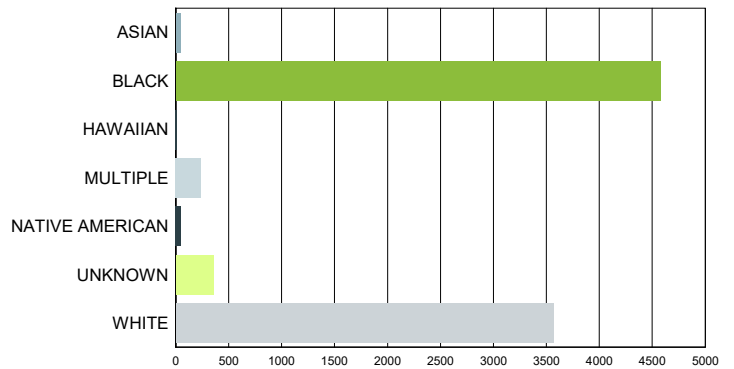

Source: S.C. Department of Employment & Workforce

Area Job Openings

South Carolina - Seasonally Adjusted

Period	Employed	Unemployed	Unemp. Rate	Job Openings
December-2018	2,242,540	77,087	3.3%	67,595
November-2018	2,235,398	76,710	3.3%	64,249
October-2018	2,231,087	76,220	3.3%	68,359
September-2018	2,227,597	76,741	3.3%	70,767
August-2018	2,227,762	78,758	3.4%	70,970
July-2018	2,227,550	82,339	3.6%	71,705
June-2018	2,225,973	87,096	3.8%	67,604
May-2018	2,225,414	92,505	4.0%	69,241
April-2018	2,225,655	97,929	4.2%	70,553
March-2018	2,225,456	102,076	4.4%	70,945
February-2018	2,223,397	101,415	4.4%	72,251
January-2018	2,221,051	100,182	4.3%	73,423
December-2017	2,220,845	97,879	4.2%	76,372

*Source: S.C. Department of Employment & Workforce & The Conference Board's Help Wanted OnLine® data series
South Carolina Data is Seasonally Adjusted*

Characteristics of Unemployment Insurance Claimants

December 2018

Gender	South Carolina
Female	4,428
Male	4,380
Unknown	30

Race	South Carolina
ASIAN	41
BLACK	4,578
HAWAIIAN	13
NATIVE AMERICAN	50
MULTIPLE	237
UNKNOWN	354
WHITE	3,565

Age Group	South Carolina
18 - 24	915
25 - 40	3,611
41 - 55	2,774
56 - 64	1,211
65+	321
Less than 18	6