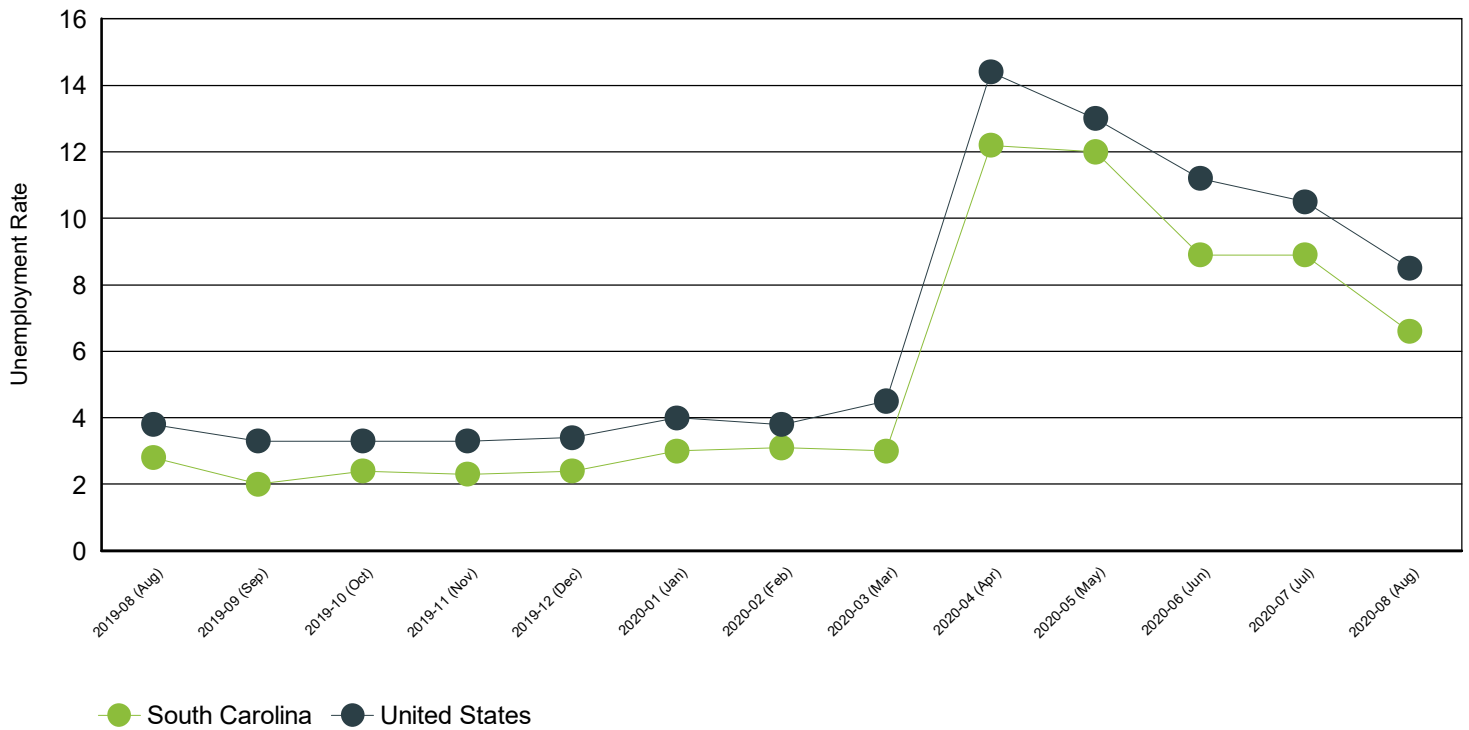

Monthly Unemployment Rate (Unadjusted)

Past 13 Months

Period	South Carolina			United States		
	Employment	Unemp	Rate	Employment	Unemp	Rate
Aug 2020	2,268,162	160,004	6.60%	147,224,000	13,742,000	8.50%
Jul 2020	2,266,715	220,921	8.90%	144,492,000	16,882,000	10.50%
Jun 2020	2,248,615	220,259	8.90%	142,811,000	18,072,000	11.20%
May 2020	2,130,003	290,963	12.00%	137,461,000	20,514,000	13.00%
Apr 2020	2,081,253	289,022	12.20%	133,326,000	22,504,000	14.40%
Mar 2020	2,330,172	72,853	3.00%	155,167,000	7,370,000	4.50%
Feb 2020	2,323,944	73,179	3.10%	158,017,000	6,218,000	3.80%
Jan 2020	2,312,571	70,380	3.00%	156,994,000	6,504,000	4.00%
Dec 2019	2,315,534	56,479	2.40%	158,504,000	5,503,000	3.40%
Nov 2019	2,318,671	53,912	2.30%	158,945,000	5,441,000	3.30%
Oct 2019	2,327,197	56,883	2.40%	159,067,000	5,510,000	3.30%
Sep 2019	2,319,088	47,844	2.00%	158,478,000	5,465,000	3.30%
Aug 2019	2,317,732	67,954	2.80%	157,816,000	6,203,000	3.80%

Source: S.C. Department of Employment & Workforce