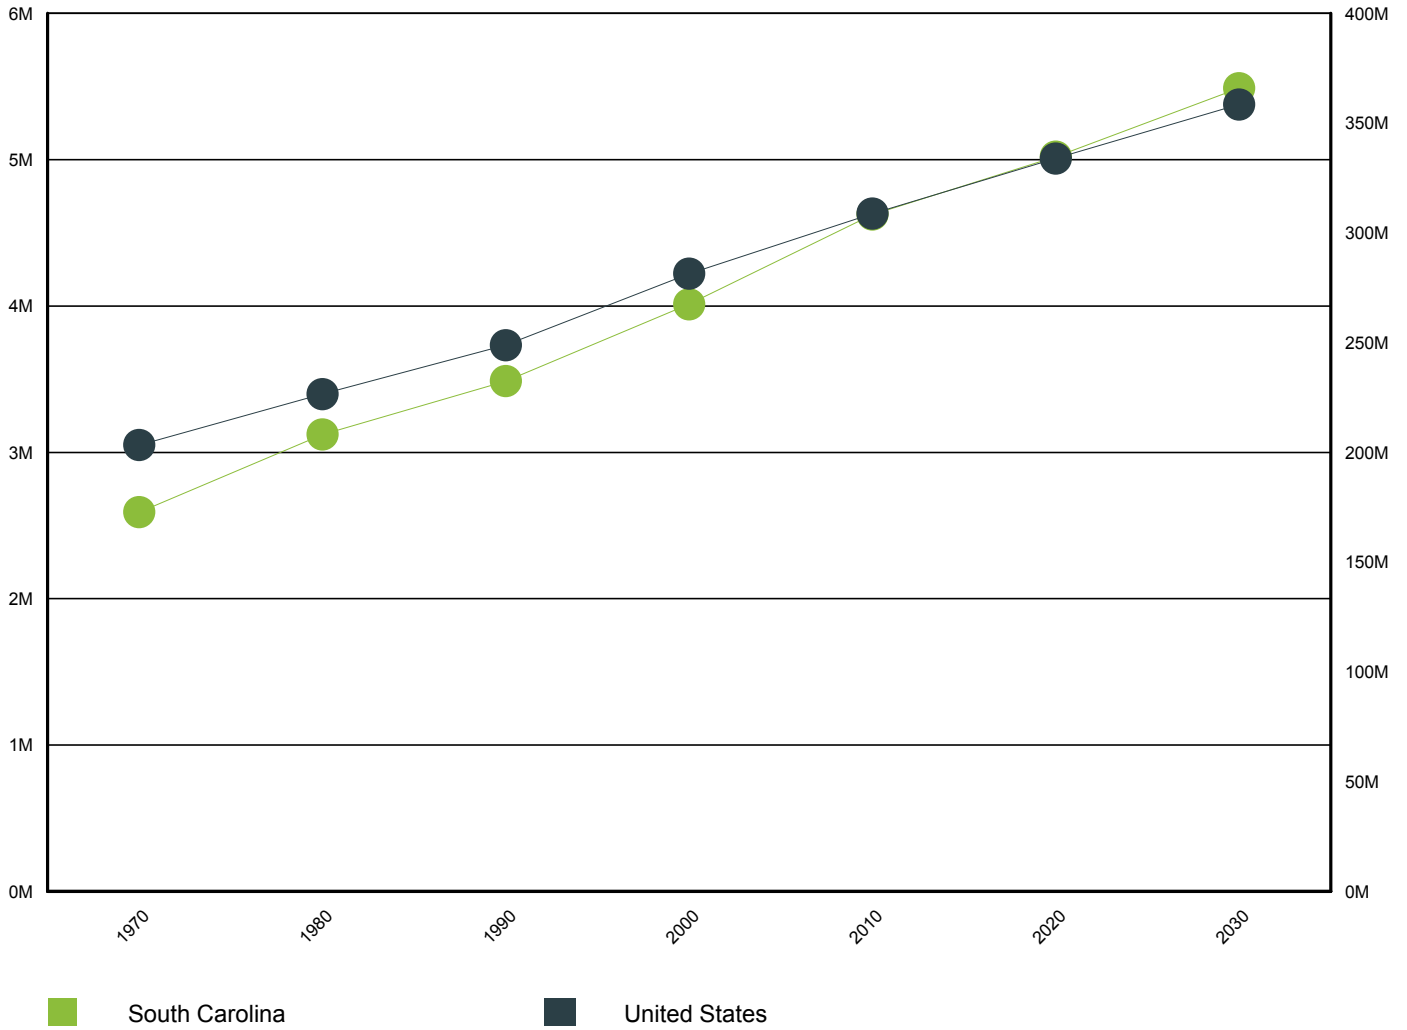

Population Change

Historical and Projected

South Carolina

United States

Year	South Carolina	United States
1970	2,590,713	203,302,031
1980	3,121,820	226,545,805
1990	3,486,310	248,845,816
2000	4,012,012	281,421,906
2010	4,625,364	308,745,538
2020	5,020,400	333,896,000
2030	5,488,460	358,471,000

Source: U.S. Census Bureau