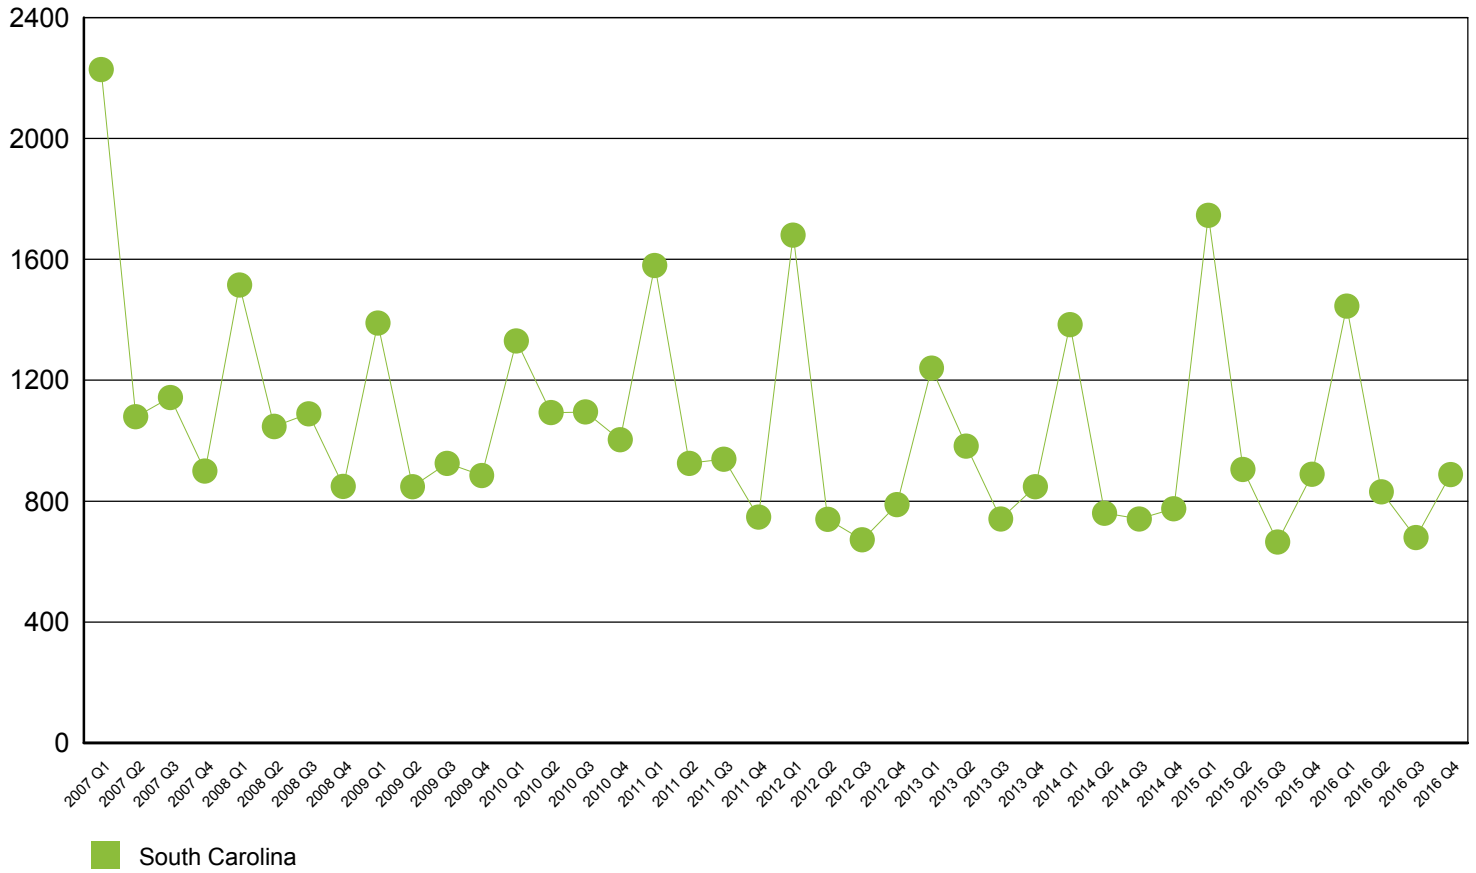

New Startup Firms

Period	New Firms
2016 Q4	888
2016 Q3	679
2016 Q2	831
2016 Q1	1,445
2015 Q4	889
2015 Q3	665
2015 Q2	905
2015 Q1	1,746
2014 Q4	775
2014 Q3	741
2014 Q2	760
2014 Q1	1,384
2013 Q4	848
2013 Q3	741
2013 Q2	982
2013 Q1	1,240
2012 Q4	788
2012 Q3	672
2012 Q2	740
2012 Q1	1,680

Note: A firm is included in the count when it does not have a UI Account Number in the previous quarter and has a Setup Date that falls in the quarter displayed.

Source: S.C. Department of Employment & Workforce