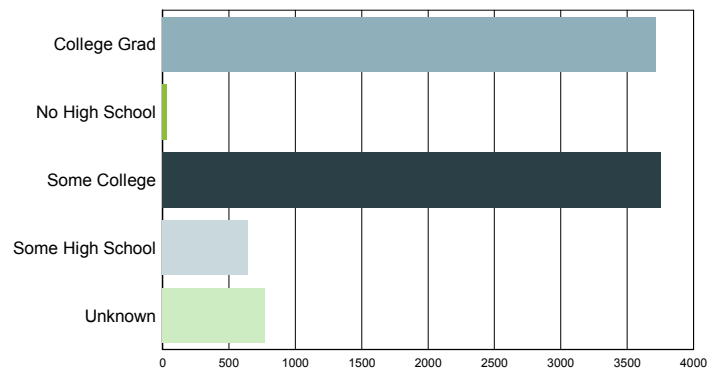

Source: S.C. Department of Employment & Workforce

Area Job Openings

South Carolina - Seasonally Adjusted

Period	Employed	Unemployed	Unemp. Rate	Job Openings
September-2018	2,227,423	76,772	3.3%	59,104
August-2018	2,227,762	78,758	3.4%	59,012
July-2018	2,227,550	82,339	3.6%	60,137
June-2018	2,225,973	87,096	3.8%	54,639
May-2018	2,225,414	92,505	4.0%	58,279
April-2018	2,225,655	97,929	4.2%	61,188
March-2018	2,225,252	102,079	4.4%	60,341
February-2018	2,223,397	101,415	4.4%	61,052
January-2018	2,221,051	100,182	4.3%	61,574
December-2017	2,220,845	97,879	4.2%	62,795
November-2017	2,221,189	97,944	4.2%	60,202
October-2017	2,221,475	97,934	4.2%	57,189
September-2017	2,220,466	97,769	4.2%	55,195

Source: S.C. Department of Employment & Workforce & The Conference Board's Help Wanted OnLine® data series
 South Carolina Data is Seasonally Adjusted

Characteristics of Unemployment Insurance Claimants

September 2018

Gender	South Carolina
Female	4,933
Male	3,964
Unknown	24

Race	South Carolina
ASIAN	46
BLACK	4,329
HAWAIIAN	12
NATIVE AMERICAN	65
MULTIPLE	229
UNKNOWN	288
WHITE	3,952

Age Group	South Carolina
18 - 24	973
25 - 40	3,837
41 - 55	2,771
56 - 64	1,063
65+	266
Less than 18	11

Education Level	South Carolina
College Grad	3,714
No High School	36
Some College	3,756
Some High School	641
Unknown	774

Source: S.C. Department of Employment & Workforce

Characteristics of Unemployment Insurance Claims by Industry