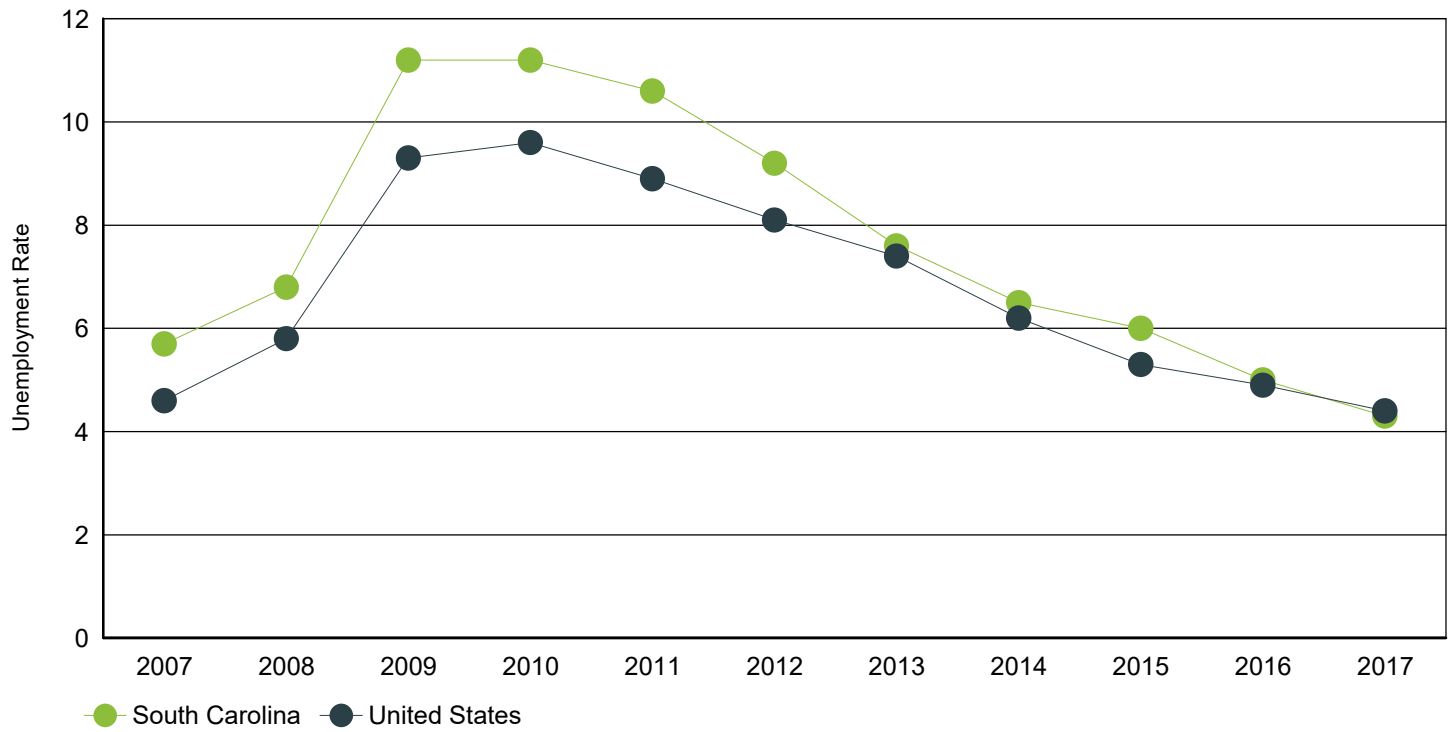

3. Industry Data

Employment by Industry.....	12
New Startup Firms.....	13
Top Occupational Openings.....	14
Average Annual Wage by Industry.....	15
Projections by Industry.....	16

4. Occupation Data

Projections by Occupation.....	17
Growing Occupations.....	18
Declining Occupations.....	19

5. Education Data

Educational Attainment.....	20
Graduate Trends.....	21
Educational Institutions.....	22

Annual Unemployment Rate (Unadjusted)

Trends

Year	South Carolina			United States		
	Employment	Unemp	Rate	Employment	Unemp	Rate
2017	2,213,894	98,757	4.30%	153,337,000	6,982,000	4.40%
2016	2,179,521	114,145	5.00%	151,436,000	7,751,000	4.90%
2015	2,134,244	135,095	6.00%	148,834,000	8,296,000	5.30%
2014	2,079,565	143,413	6.50%	146,305,000	9,617,000	6.20%
2013	2,023,642	167,326	7.60%	143,929,000	11,460,000	7.40%
2012	1,985,618	201,260	9.20%	142,469,000	12,506,000	8.10%
2011	1,945,900	229,623	10.60%	139,869,000	13,747,000	8.90%
2010	1,915,045	240,623	11.20%	139,064,000	14,825,000	9.60%
2009	1,910,670	242,075	11.20%	139,877,000	14,265,000	9.30%
2008	1,996,409	145,823	6.80%	145,362,000	8,924,000	5.80%
2007	2,005,686	120,205	5.70%	146,047,000	7,078,000	4.60%