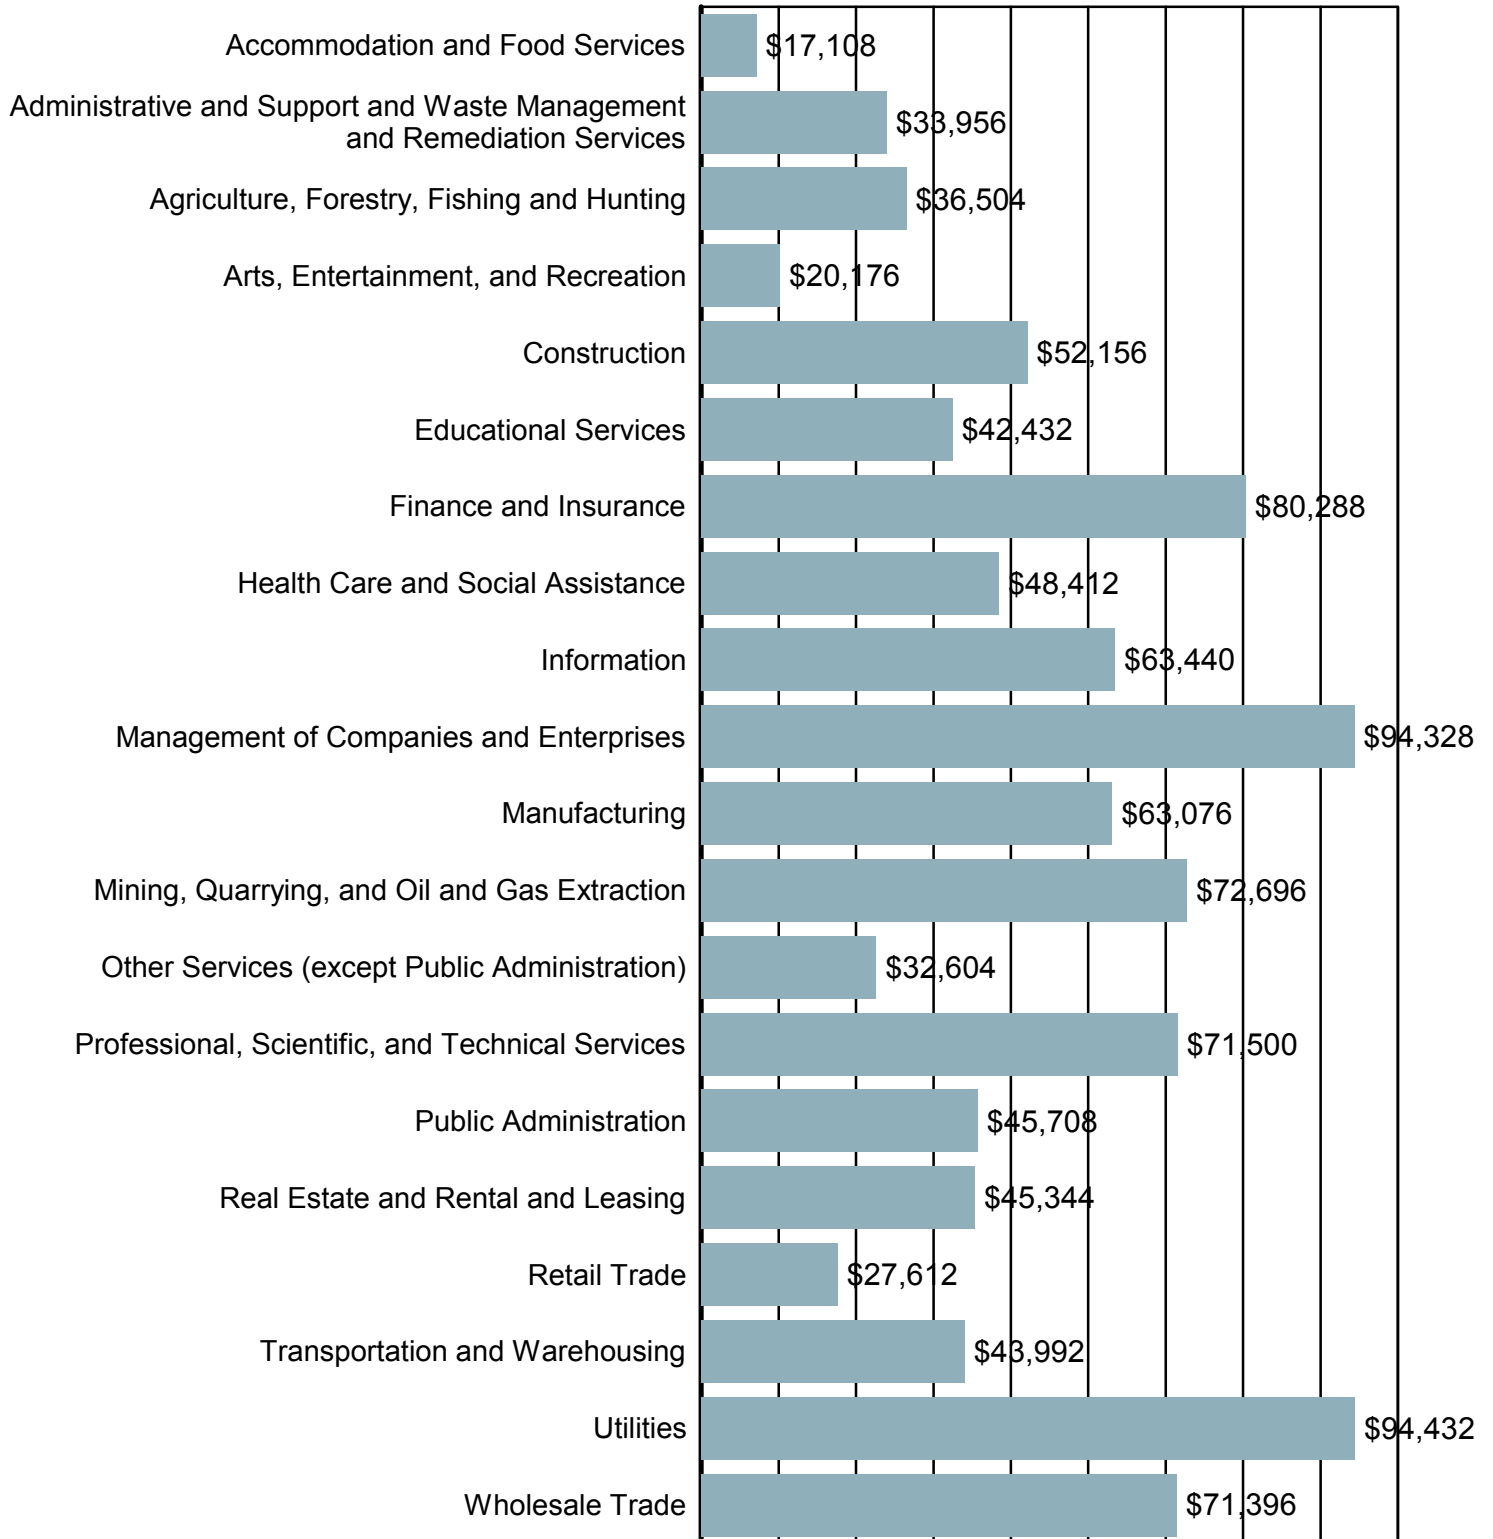

Source: S.C. Department of Employment & Workforce - 2018 Q1

Employment by Industry

Source: S.C. Department of Employment & Workforce
 Quarterly Census of Employment and Wages (QCEW) - 2018 Q1

New Startup Firms

Note: A firm is included in the count when it does not have a UI Account Number in the previous quarter and has a Setup Date that falls in the quarter displayed.

Source: S.C. Department of Employment & Workforce

Source: S.C. Department of Employment & Workforce & The Conference Board's Help Wanted OnLine® data series

Average Annual Wage by Industry

Source: S.C. Department of Employment & Workforce
 Quarterly Census of Employment and Wages (QCEW) - 2018 Q1