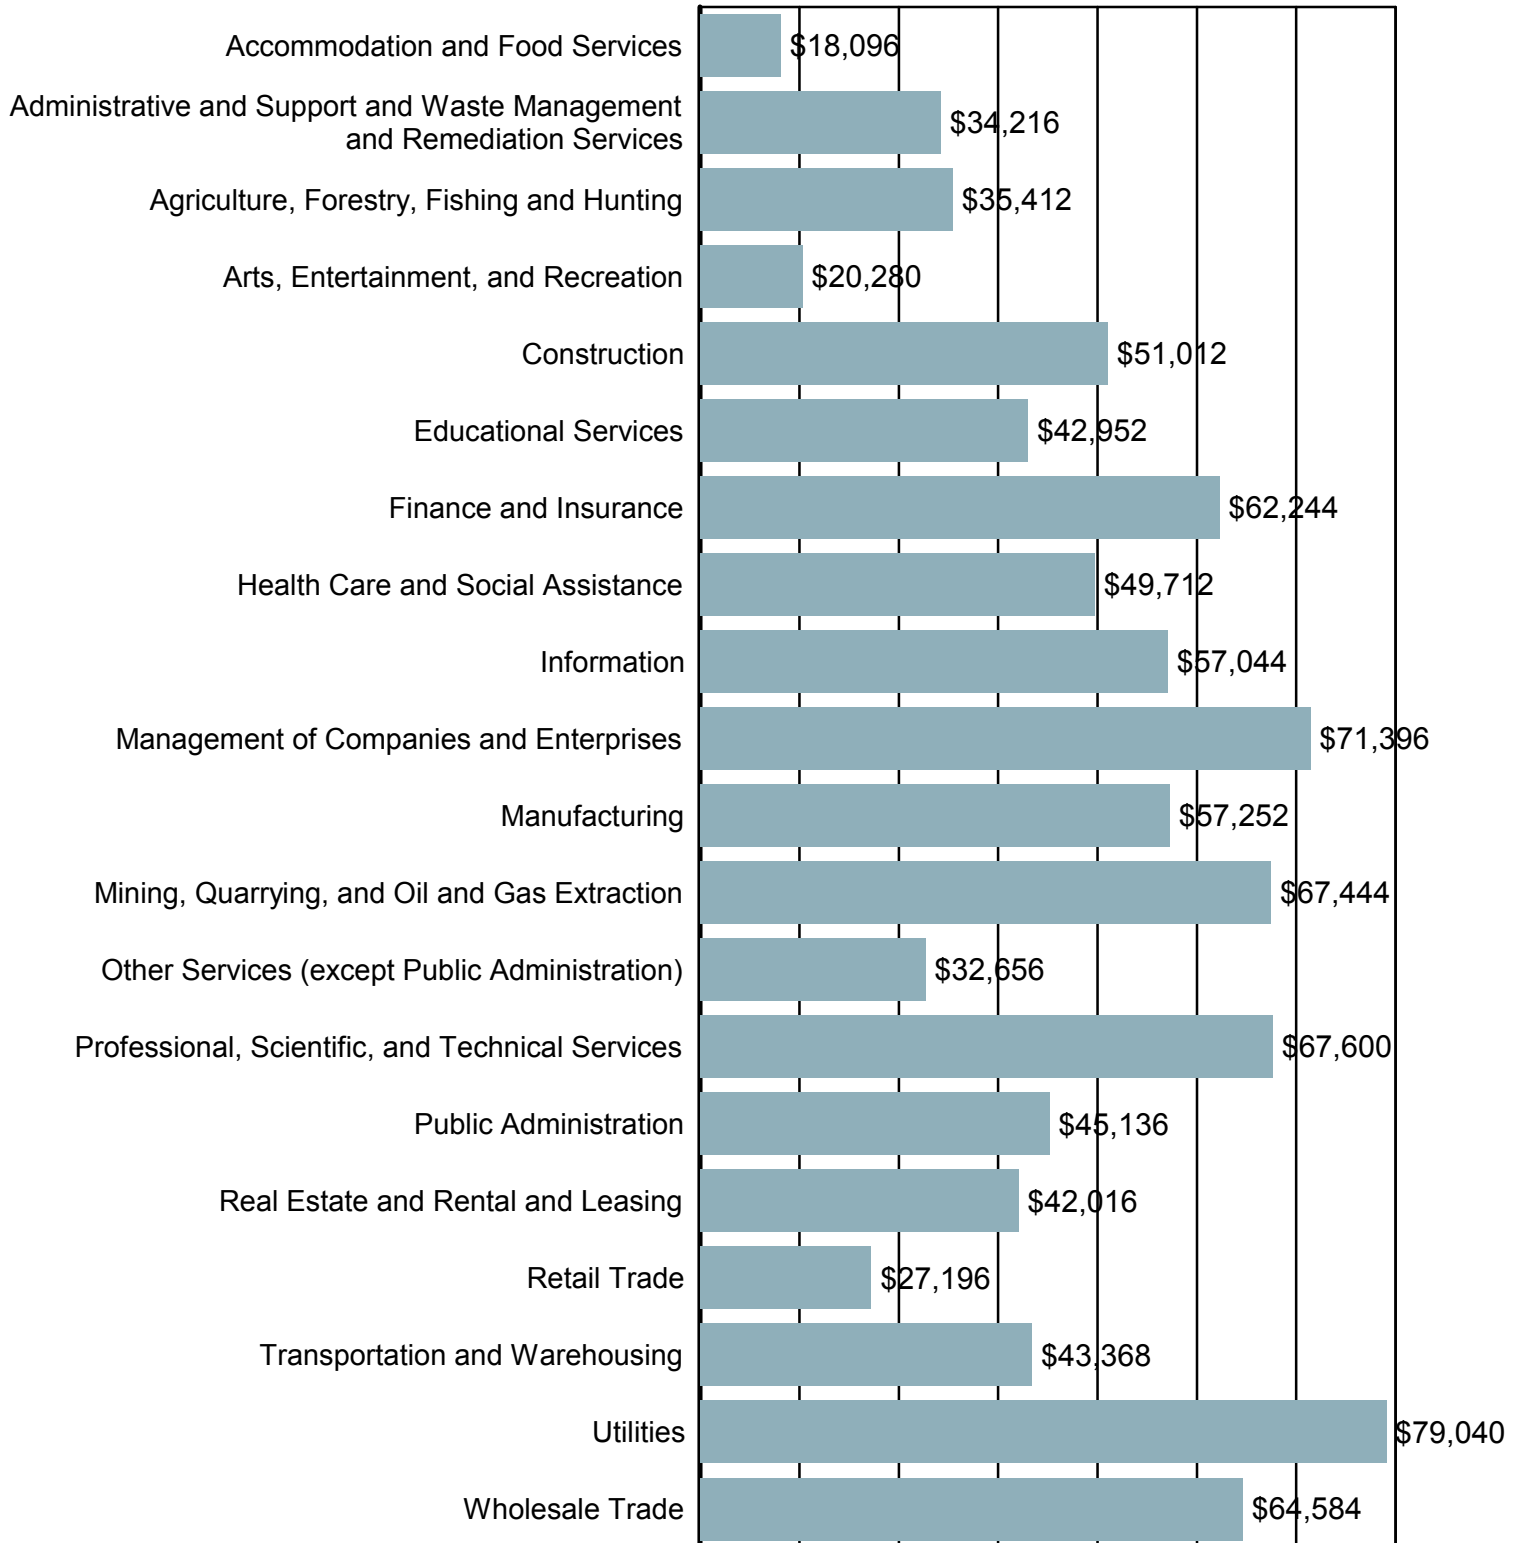

Top 20 Occupational Openings

South Carolina
April-2016

Occupations Name (Soccode)	Job Openings
Registered Nurses (29-1141)	4,711
Heavy and Tractor-Trailer Truck Drivers (53-3032)	3,553
Retail Salespersons (41-2031)	1,603
First-Line Supervisors of Retail Sales Workers (41-1011)	1,533
First-Line Supervisors of Food Preparation and Serving Workers (35-1012)	1,387
Maintenance and Repair Workers, General (49-9071)	1,198
Customer Service Representatives (43-4051)	1,060
First-Line Supervisors of Office and Administrative Support Workers (43-1011)	879
Industrial Engineers (17-2112)	855
Combined Food Preparation and Serving Workers, Including Fast Food (35-3021)	830
Physical Therapists (29-1123)	804
Computer User Support Specialists (15-1151)	789
First-Line Supervisors of Production and Operating Workers (51-1011)	784
Computer Occupations, All Other (15-1199)	766
Computer Systems Analysts (15-1121)	713
Network and Computer Systems Administrators (15-1142)	695
Stock Clerks and Order Fillers (43-5081)	639
Maids and Housekeeping Cleaners (37-2012)	636
Laborers and Freight, Stock, and Material Movers, Hand (53-7062)	634
Social and Human Service Assistants (21-1093)	625

Source: S.C. Department of Employment & Workforce & The Conference Board's Help Wanted OnLine® data series

Average Annual Wage by Industry

Source: S.C. Department of Employment & Workforce
Quarterly Census of Employment and Wages (QCEW) - 2016 Q3