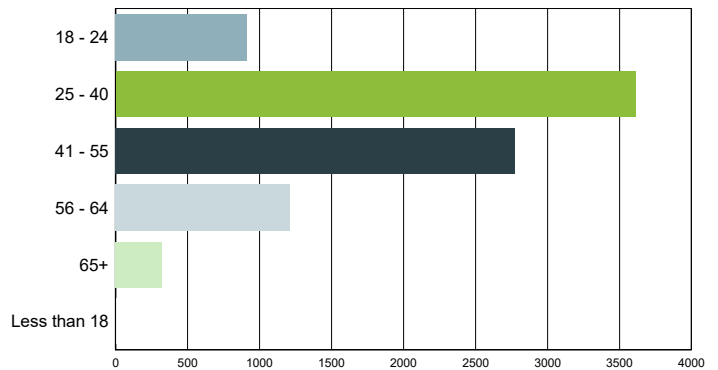

Source: S.C. Department of Employment & Workforce

Area Job Openings

South Carolina - Seasonally Adjusted

Period	Employed	Unemployed	Unemp. Rate	Job Openings
December-2018	2,242,540	77,087	3.3%	67,595
November-2018	2,235,398	76,710	3.3%	64,249
October-2018	2,231,087	76,220	3.3%	68,359
September-2018	2,227,597	76,741	3.3%	70,767
August-2018	2,227,762	78,758	3.4%	70,970
July-2018	2,227,550	82,339	3.6%	71,705
June-2018	2,225,973	87,096	3.8%	67,604
May-2018	2,225,414	92,505	4.0%	69,241
April-2018	2,225,655	97,929	4.2%	70,553
March-2018	2,225,456	102,076	4.4%	70,945
February-2018	2,223,397	101,415	4.4%	72,251
January-2018	2,221,051	100,182	4.3%	73,423
December-2017	2,220,845	97,879	4.2%	76,372

*Source: S.C. Department of Employment & Workforce & The Conference Board's Help Wanted OnLine® data series
South Carolina Data is Seasonally Adjusted*

Characteristics of Unemployment Insurance Claimants

December 2018

Gender	South Carolina
Female	4,428
Male	4,380
Unknown	30

Race	South Carolina
ASIAN	41
BLACK	4,578
HAWAIIAN	13
NATIVE AMERICAN	50
MULTIPLE	237
UNKNOWN	354
WHITE	3,565

Age Group	South Carolina
18 - 24	915
25 - 40	3,611
41 - 55	2,774
56 - 64	1,211
65+	321
Less than 18	6

Education Level	South Carolina
College Grad	3,321
No High School	58
Some College	3,711
Some High School	667
Unknown	1,081

Source: S.C. Department of Employment & Workforce

Characteristics of Unemployment Insurance Claims by Industry