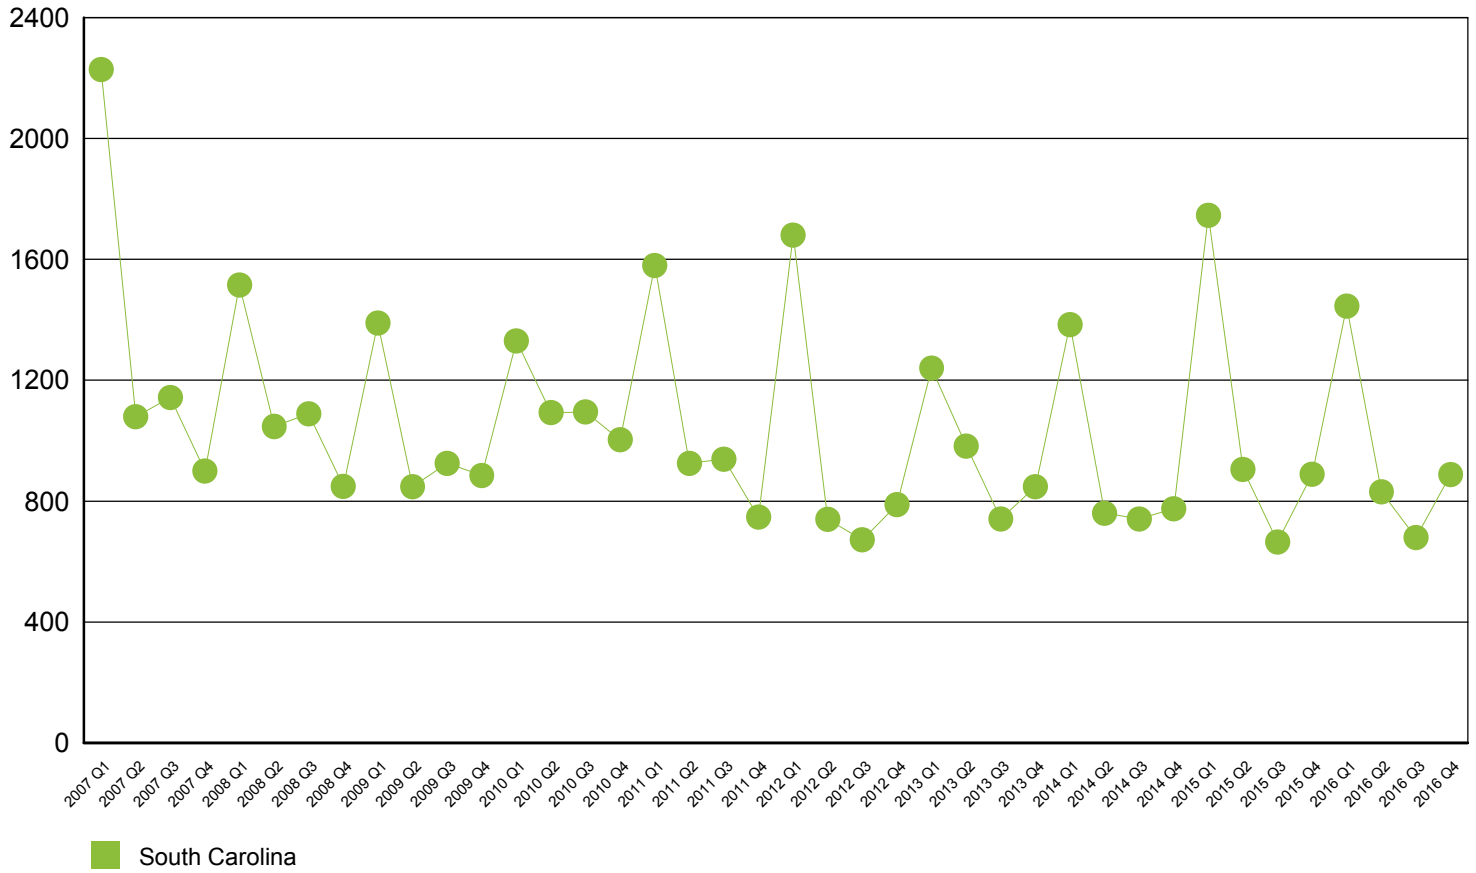

New Startup Firms

Period	New Firms
2016 Q4	888
2016 Q3	679
2016 Q2	831
2016 Q1	1,445
2015 Q4	889
2015 Q3	665
2015 Q2	905
2015 Q1	1,746
2014 Q4	775
2014 Q3	741
2014 Q2	760
2014 Q1	1,384
2013 Q4	848
2013 Q3	741
2013 Q2	982
2013 Q1	1,240
2012 Q4	788
2012 Q3	672
2012 Q2	740
2012 Q1	1,680

Note: A firm is included in the count when it does not have a UI Account Number in the previous quarter and has a Setup Date that falls in the quarter displayed.

Source: S.C. Department of Employment & Workforce