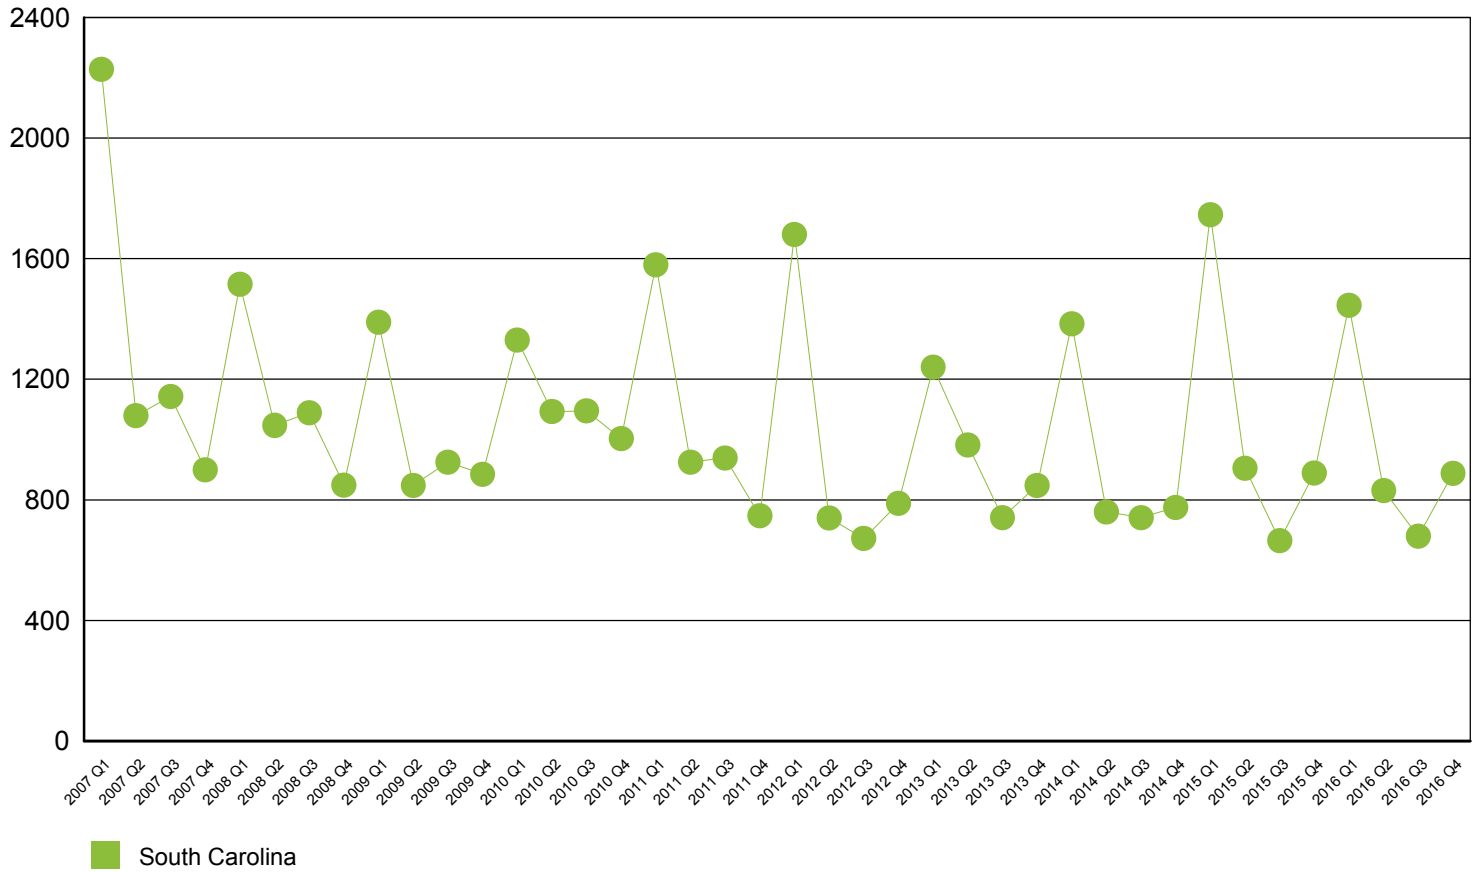

New Startup Firms

Period	New Firms
2016 Q4	888
2016 Q3	679
2016 Q2	831
2016 Q1	1,445
2015 Q4	889
2015 Q3	665
2015 Q2	905
2015 Q1	1,746
2014 Q4	775
2014 Q3	741
2014 Q2	760
2014 Q1	1,384
2013 Q4	848
2013 Q3	741
2013 Q2	982
2013 Q1	1,240
2012 Q4	788
2012 Q3	672
2012 Q2	740
2012 Q1	1,680

Note: A firm is included in the count when it does not have a UI Account Number in the previous quarter and has a Setup Date that falls in the quarter displayed.

Source: S.C. Department of Employment & Workforce