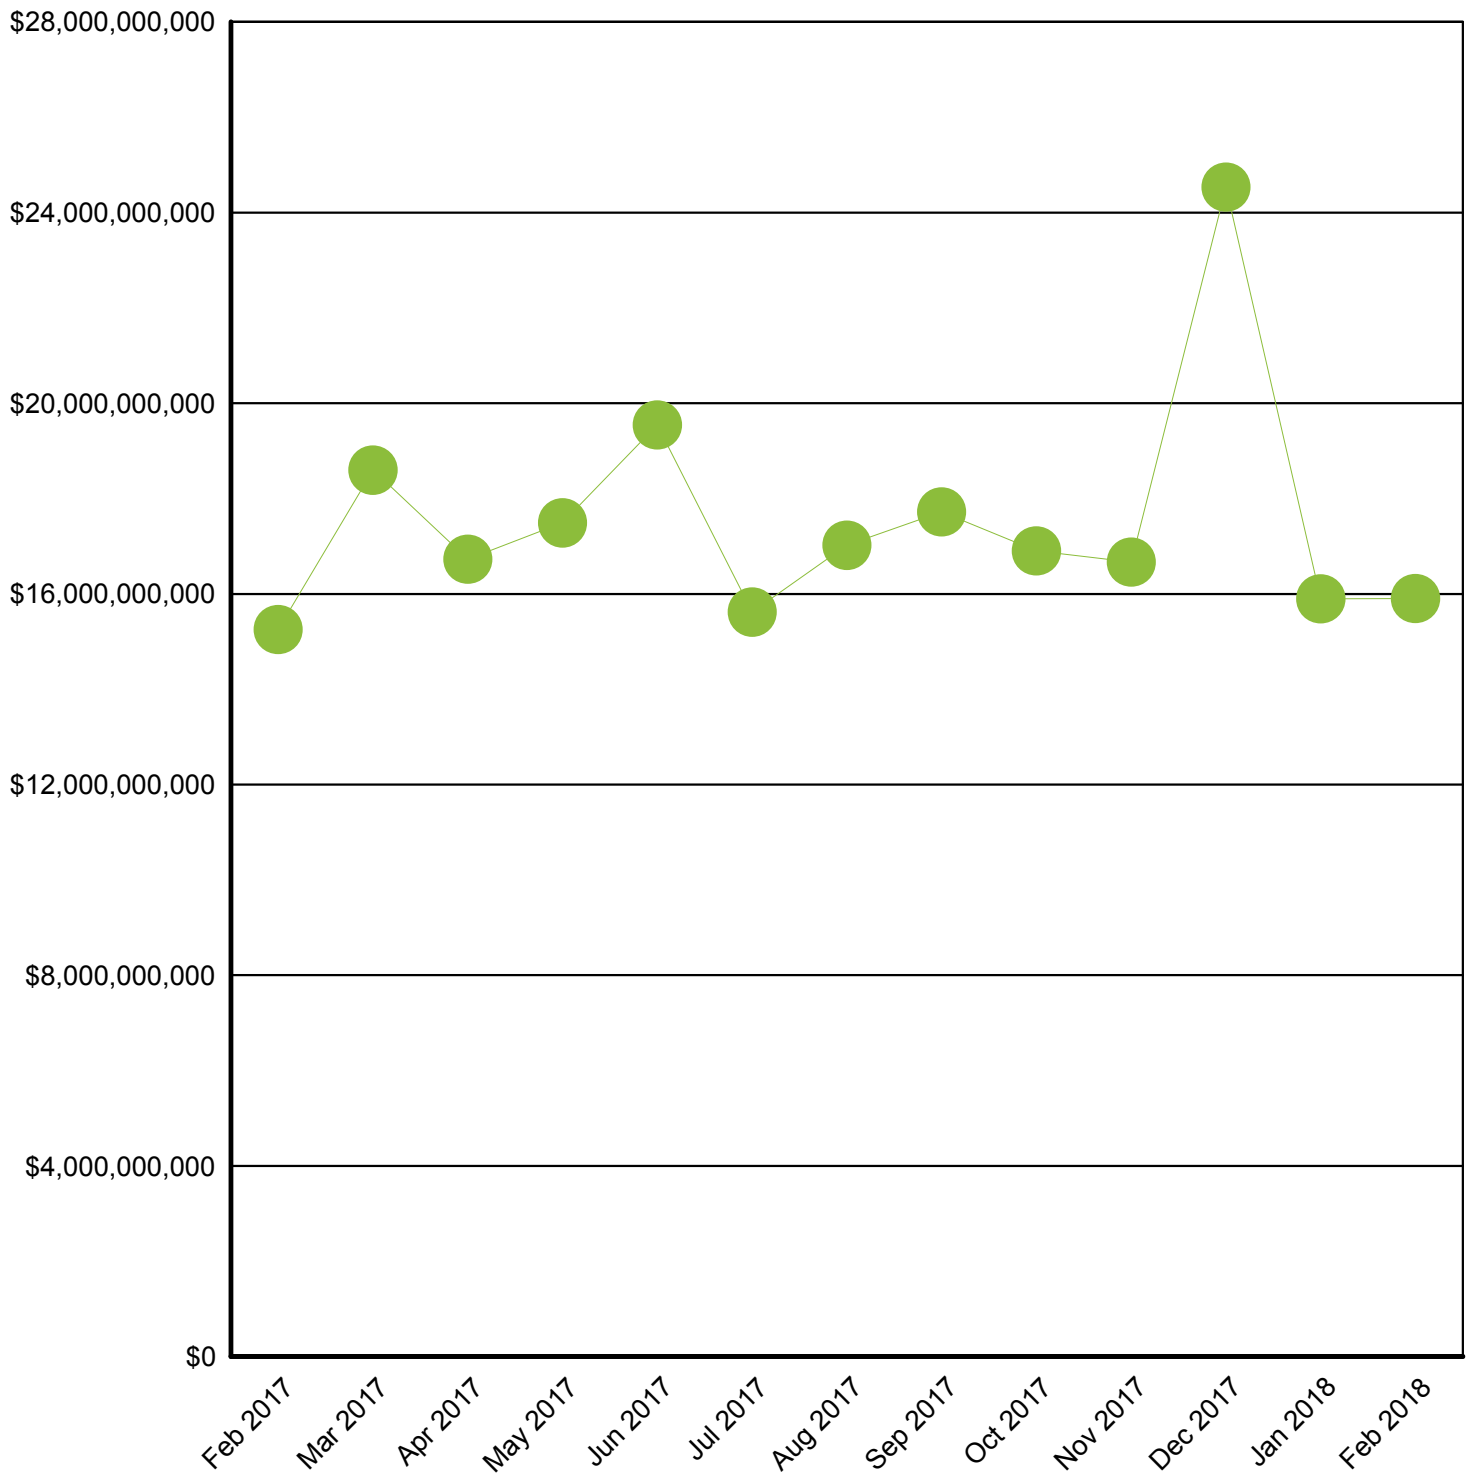

Retail Sales

Source: S.C. Department of Revenue