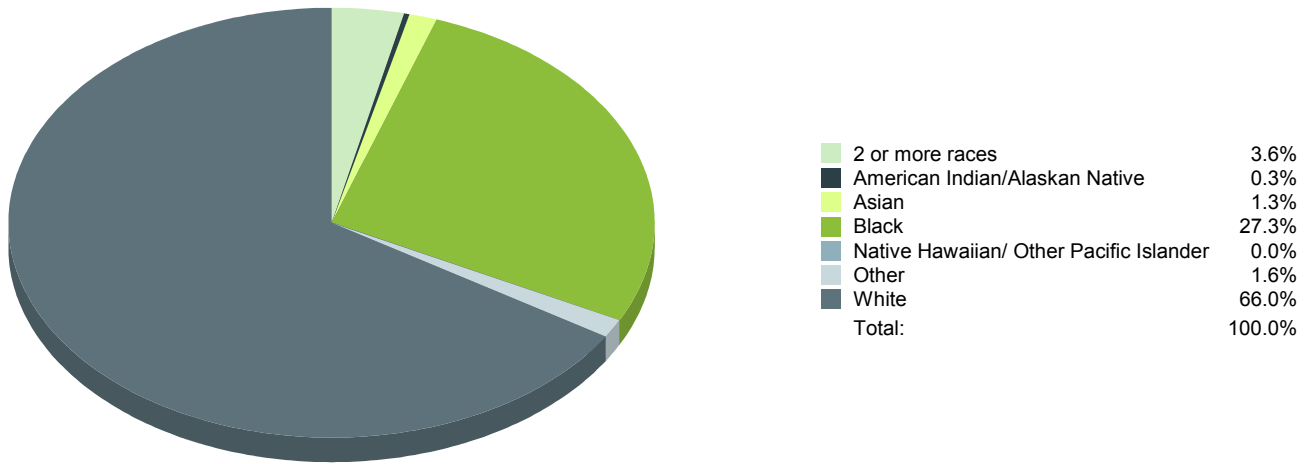

Population by Race

Race	South Carolina	%	United States	%
White	3,144,146	66%	230,592,579	72%
Black	1,298,534	27%	39,167,010	12%
American Indian/Alaskan Native	14,732	0%	2,540,309	1%
Asian	61,097	1%	15,231,962	5%
Native Hawaiian/ Other Pacific Islander	2,128	0%	526,347	0%
2 or more races	169,670	4%	17,464,666	5%
Other	74,130	2%	14,746,054	5%

Source: U.S. Census Bureau, American Community Survey

Population by Gender

Gender	South Carolina	United States
Male	2,276,305	153,247,412
Female	2,403,297	158,289,182

Source: U.S. Census Bureau, American Community Survey