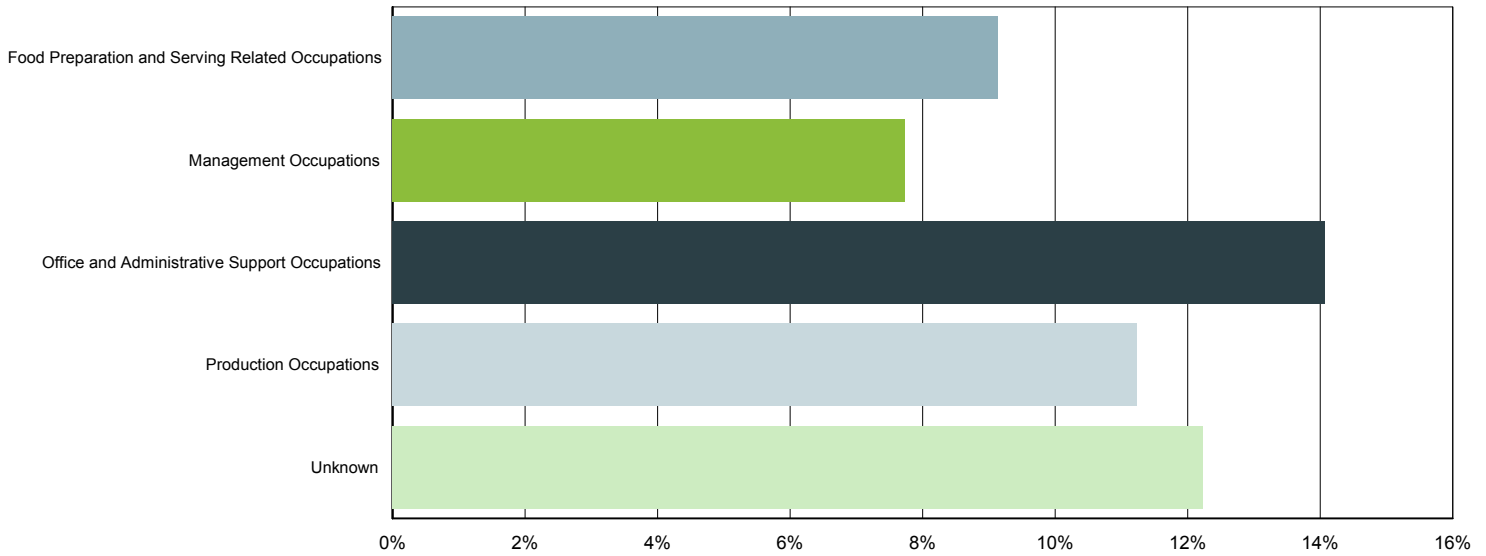

Source: S.C. Department of Employment & Workforce

Characteristics of Unemployment Insurance Claims by Occupation

Occupation Groups With Largest Number of Claims
September 2018

Occupation	South Carolina	% of Claims
Office and Administrative Support Occupations	1,263	14.08%
Unknown	1,098	12.24%
Production Occupations	1,008	11.23%
Food Preparation and Serving Related Occupations	820	9.14%
Management Occupations	694	7.73%
Sales and Related Occupations	689	7.68%
Transportation and Material Moving Occupations	622	6.93%
Construction and Extraction Occupations	364	4.06%
Building and Grounds Cleaning and Maintenance Occu	357	3.98%
Installation, Maintenance, and Repair Occupations	299	3.33%
Healthcare Support Occupations	271	3.02%
Healthcare Practitioners and Technical Occupations	255	2.84%
Architecture and Engineering Occupations	223	2.49%
Business and Financial Operations Occupations	208	2.32%
Educational Instruction and Library Occupations	177	1.97%
Personal Care and Service Occupations	133	1.48%
Protective Service Occupations	103	1.15%
Computer and Mathematical Occupations	100	1.11%
Arts, Design, Entertainment, Sports, and Media Occ	96	1.07%
Life, Physical, and Social Science Occupations	84	0.94%
Community and Social Service Occupations	48	0.53%
Farming, Fishing, and Forestry Occupations	30	0.33%
Legal Occupations	25	0.28%
Military Specific Occupations	6	0.07%