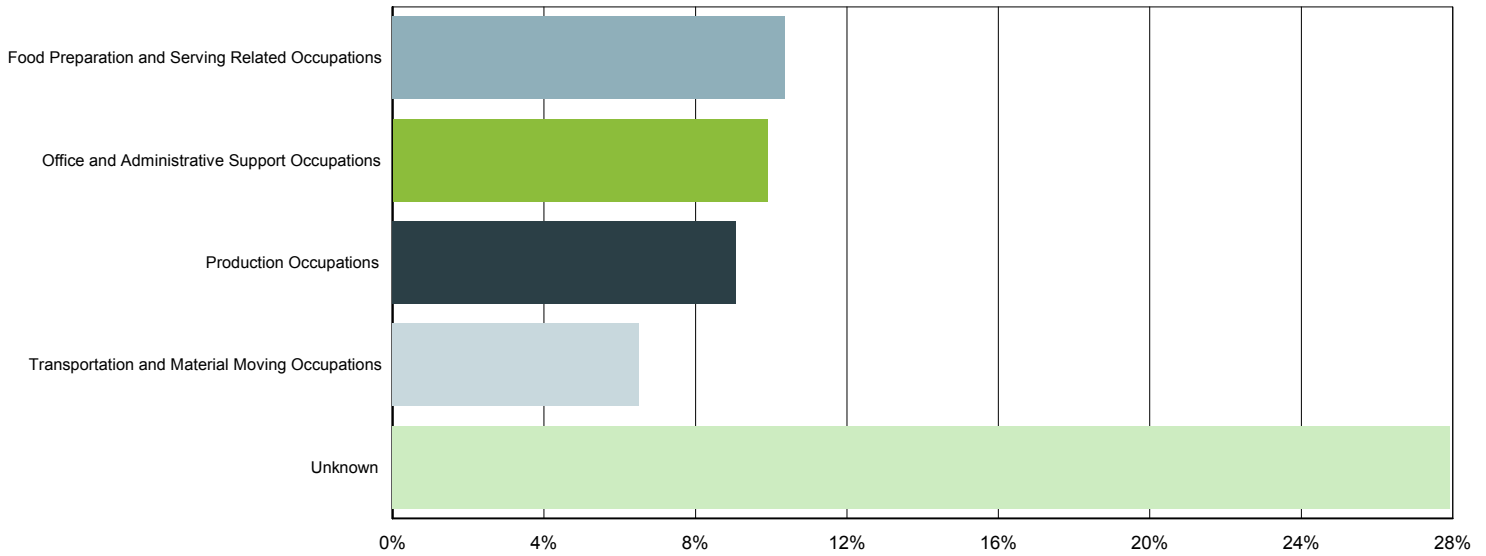

Characteristics of Unemployment Insurance Claims by Occupation

Occupation Groups With Largest Number of Claims
December 2017

Occupation	South Carolina	% of Claims
Unknown	2,843	27.93%
Food Preparation and Serving Related Occupations	1,054	10.35%
Office and Administrative Support Occupations	1,008	9.90%
Production Occupations	924	9.08%
Transportation and Material Moving Occupations	662	6.50%
Sales and Related Occupations	657	6.45%
Management Occupations	552	5.42%
Building and Grounds Cleaning and Maintenance Occu	458	4.50%
Construction and Extraction Occupations	402	3.95%
Installation, Maintenance, and Repair Occupations	269	2.64%
Business and Financial Operations Occupations	206	2.02%
Healthcare Support Occupations	180	1.77%
Architecture and Engineering Occupations	179	1.76%
Healthcare Practitioners and Technical Occupations	131	1.29%
Education, Training, and Library Occupations	111	1.09%
Computer and Mathematical Occupations	109	1.07%
Life, Physical, and Social Science Occupations	80	0.79%
Arts, Design, Entertainment, Sports, and Media Occ	78	0.77%
Protective Service Occupations	75	0.74%
Personal Care and Service Occupations	70	0.69%
Community and Social Service Occupations	64	0.63%
Farming, Fishing, and Forestry Occupations	33	0.32%
Legal Occupations	19	0.19%
Military Specific Occupations	16	0.16%

Source: S.C. Department of Employment & Workforce