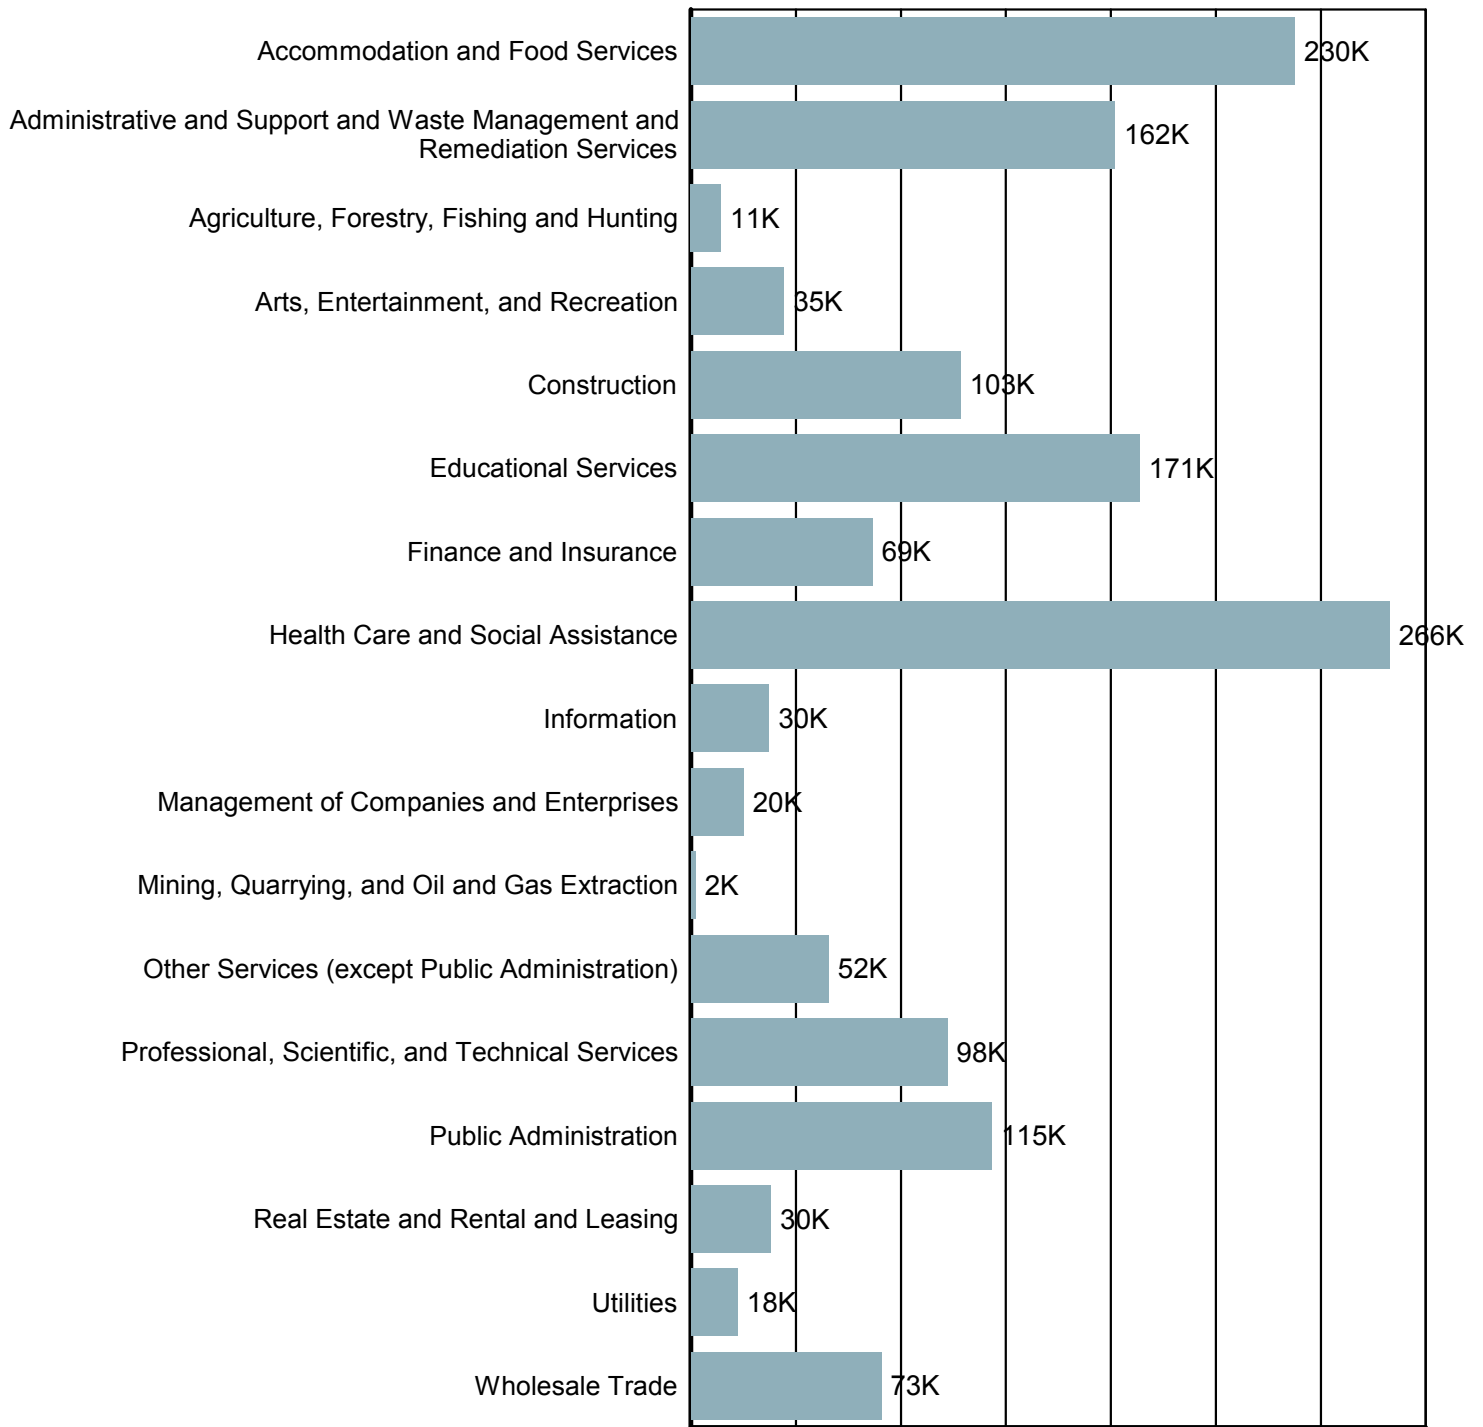

Employment by Industry

Source: S.C. Department of Employment & Workforce
Quarterly Census of Employment and Wages (QCEW) - 2017 Q2