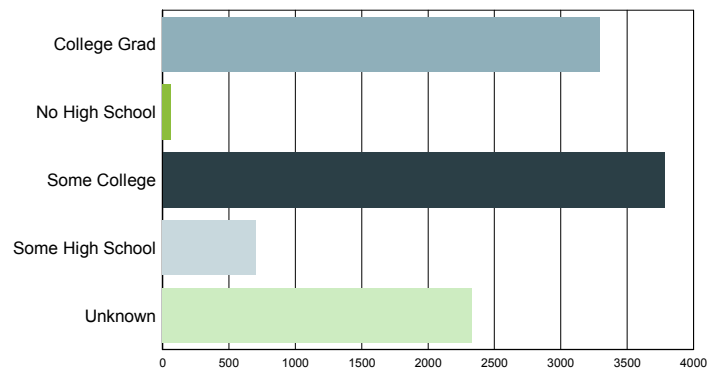

# Characteristics of Unemployment Insurance Claimants

December 2017

Gender	South Carolina
Female	5,175
Male	4,906
Unknown	99

Race	South Carolina
ASIAN	44
BLACK	5,239
HAWAIIAN	9
NATIVE AMERICAN	47
MULTIPLE	448
UNKNOWN	285
WHITE	4,108

Age Group	South Carolina
18 - 24	1,213
25 - 40	4,130
41 - 55	3,120
56 - 64	1,365
65+	347
Less than 18	5

Education Level	South Carolina
College Grad	3,298
No High School	65
Some College	3,781
Some High School	706
Unknown	2,330