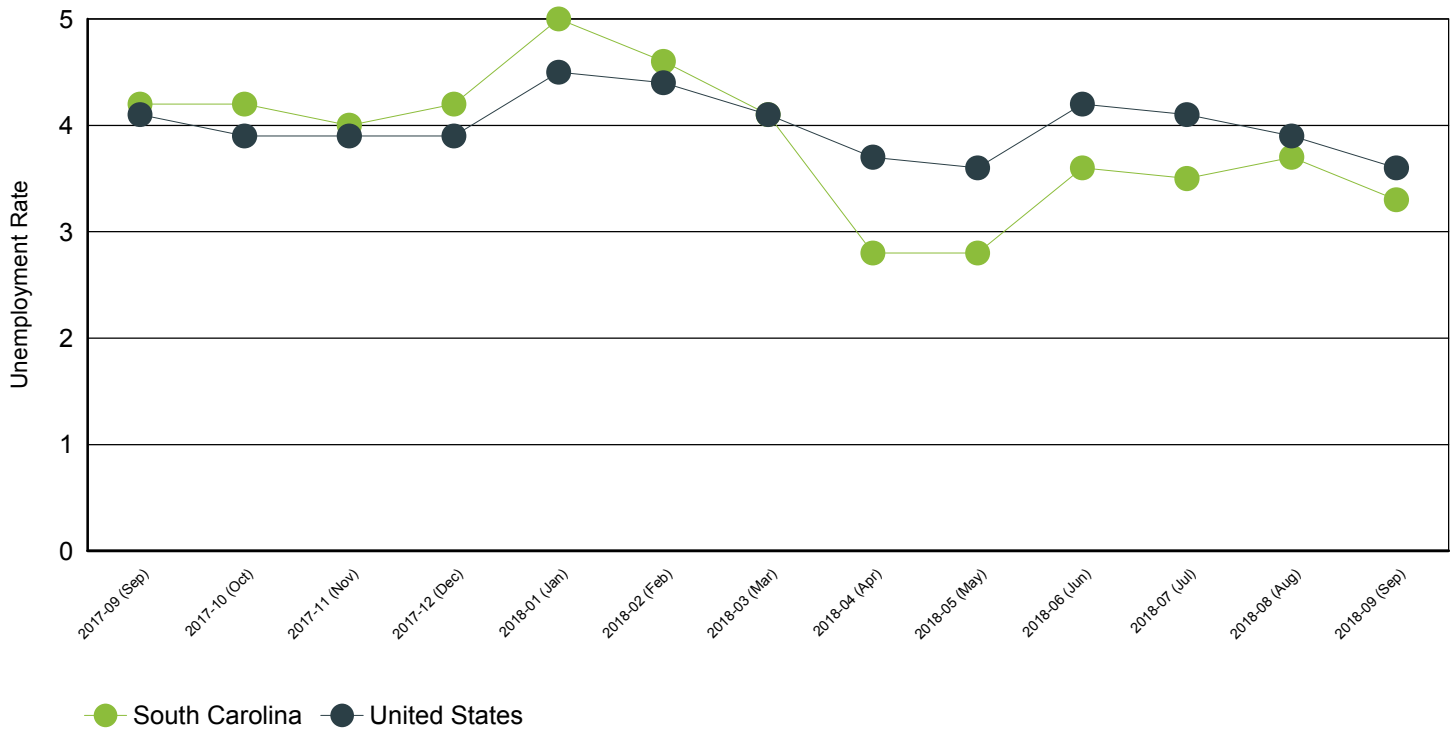

5. Education Data

Educational Attainment.....	20
Graduate Trends.....	21
Educational Institutions.....	22

Annual Unemployment Rate (Unadjusted)

Trends

Year	South Carolina			United States		
	Employment	Unemp	Rate	Employment	Unemp	Rate
2017	2,213,894	98,757	4.30%	153,337,000	6,982,000	4.40%
2016	2,179,521	114,145	5.00%	151,436,000	7,751,000	4.90%
2015	2,134,244	135,095	6.00%	148,834,000	8,296,000	5.30%
2014	2,079,565	143,413	6.50%	146,305,000	9,617,000	6.20%
2013	2,023,642	167,326	7.60%	143,929,000	11,460,000	7.40%
2012	1,985,618	201,260	9.20%	142,469,000	12,506,000	8.10%
2011	1,945,900	229,623	10.60%	139,869,000	13,747,000	8.90%
2010	1,915,045	240,623	11.20%	139,064,000	14,825,000	9.60%
2009	1,910,670	242,075	11.20%	139,877,000	14,265,000	9.30%
2008	1,996,409	145,823	6.80%	145,362,000	8,924,000	5.80%
2007	2,005,686	120,205	5.70%	146,047,000	7,078,000	4.60%

Source: S.C. Department of Employment & Workforce

Monthly Unemployment Rate (Unadjusted)

Past 13 Months

Period	South Carolina			United States		
	Employment	Unemp	Rate	Employment	Unemp	Rate
Sep 2018	2,220,456	76,436	3.30%	156,191,000	5,766,000	3.60%
Aug 2018	2,228,754	85,401	3.70%	155,539,000	6,370,000	3.90%
Jul 2018	2,254,119	82,240	3.50%	157,004,000	6,730,000	4.10%
Jun 2018	2,250,360	83,848	3.60%	156,465,000	6,812,000	4.20%
May 2018	2,236,659	65,304	2.80%	156,009,000	5,756,000	3.60%
Apr 2018	2,232,596	64,142	2.80%	155,348,000	5,932,000	3.70%
Mar 2018	2,228,228	94,327	4.10%	154,877,000	6,671,000	4.10%
Feb 2018	2,216,273	106,386	4.60%	154,403,000	7,091,000	4.40%
Jan 2018	2,193,210	116,514	5.00%	152,848,000	7,189,000	4.50%
Dec 2017	2,204,693	96,152	4.20%	153,602,000	6,278,000	3.90%
Nov 2017	2,211,884	92,499	4.00%	154,180,000	6,286,000	3.90%
Oct 2017	2,219,078	96,947	4.20%	154,223,000	6,242,000	3.90%
Sep 2017	2,219,577	98,002	4.20%	154,494,000	6,556,000	4.10%