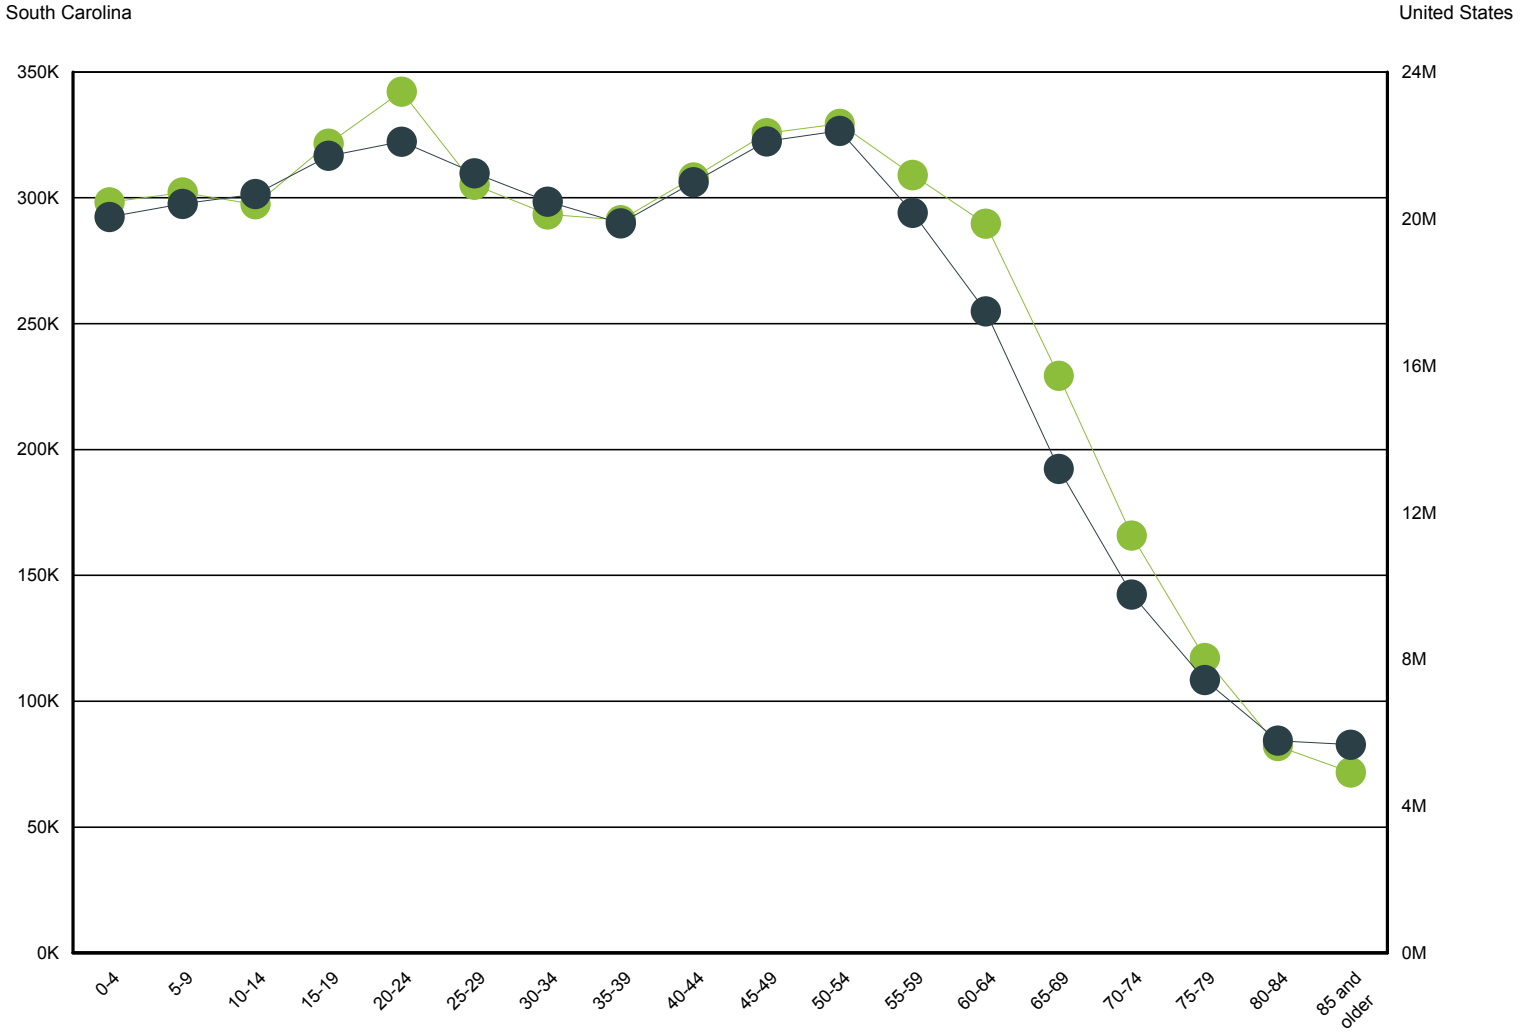

Source: S.C. Department of Employment & Workforce

Retail Sales

Source: S.C. Department of Revenue

Population by Age

Note: K represents thousands & M represents millions

■ South Carolina
 ■ United States

Age Range	South Carolina	United States
0-4	298,242	20,052,112
5-9	302,111	20,409,060
10-14	297,443	20,672,609
15-19	321,540	21,715,074
20-24	342,237	22,099,887
25-29	305,167	21,243,365
30-34	293,464	20,467,912
35-39	291,183	19,876,161
40-44	308,158	20,998,001
45-49	325,660	22,109,946
50-54	329,431	22,396,322
55-59	309,061	20,165,892
60-64	289,690	17,479,211
65-69	229,251	13,189,508
70-74	165,797	9,767,522
75-79	117,187	7,438,750
80-84	82,223	5,781,697
85 and older	71,757	5,673,565