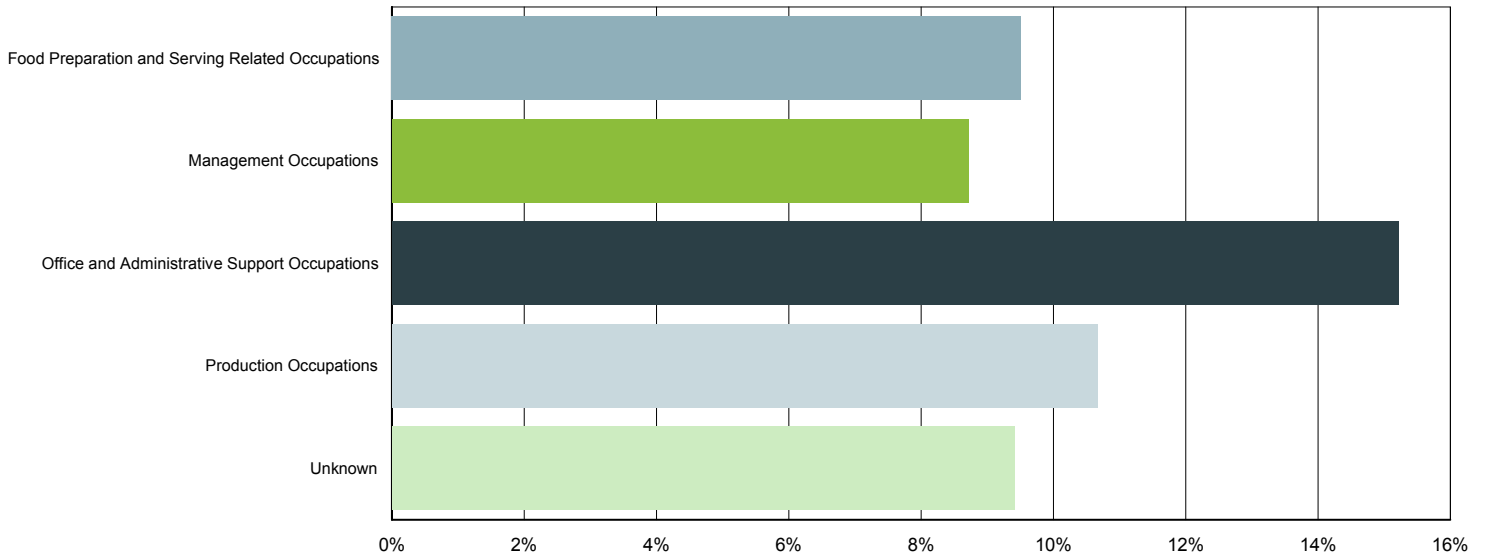

Characteristics of Unemployment Insurance Claims by Occupation

Occupation Groups With Largest Number of Claims
May 2018

Occupation	South Carolina	% of Claims
Office and Administrative Support Occupations	1,037	15.22%
Production Occupations	727	10.67%
Food Preparation and Serving Related Occupations	648	9.51%
Unknown	641	9.41%
Management Occupations	594	8.72%
Sales and Related Occupations	538	7.90%
Transportation and Material Moving Occupations	424	6.22%
Construction and Extraction Occupations	322	4.73%
Installation, Maintenance, and Repair Occupations	225	3.30%
Business and Financial Operations Occupations	216	3.17%
Building and Grounds Cleaning and Maintenance Occu	205	3.01%
Healthcare Support Occupations	193	2.83%
Healthcare Practitioners and Technical Occupations	181	2.66%
Educational Instruction and Library Occupations	180	2.64%
Architecture and Engineering Occupations	161	2.36%
Computer and Mathematical Occupations	125	1.83%
Protective Service Occupations	102	1.50%
Life, Physical, and Social Science Occupations	77	1.13%
Arts, Design, Entertainment, Sports, and Media Occ	76	1.12%
Community and Social Service Occupations	44	0.65%
Personal Care and Service Occupations	38	0.56%
Legal Occupations	27	0.40%
Farming, Fishing, and Forestry Occupations	23	0.34%
Military Specific Occupations	10	0.15%

Source: S.C. Department of Employment & Workforce