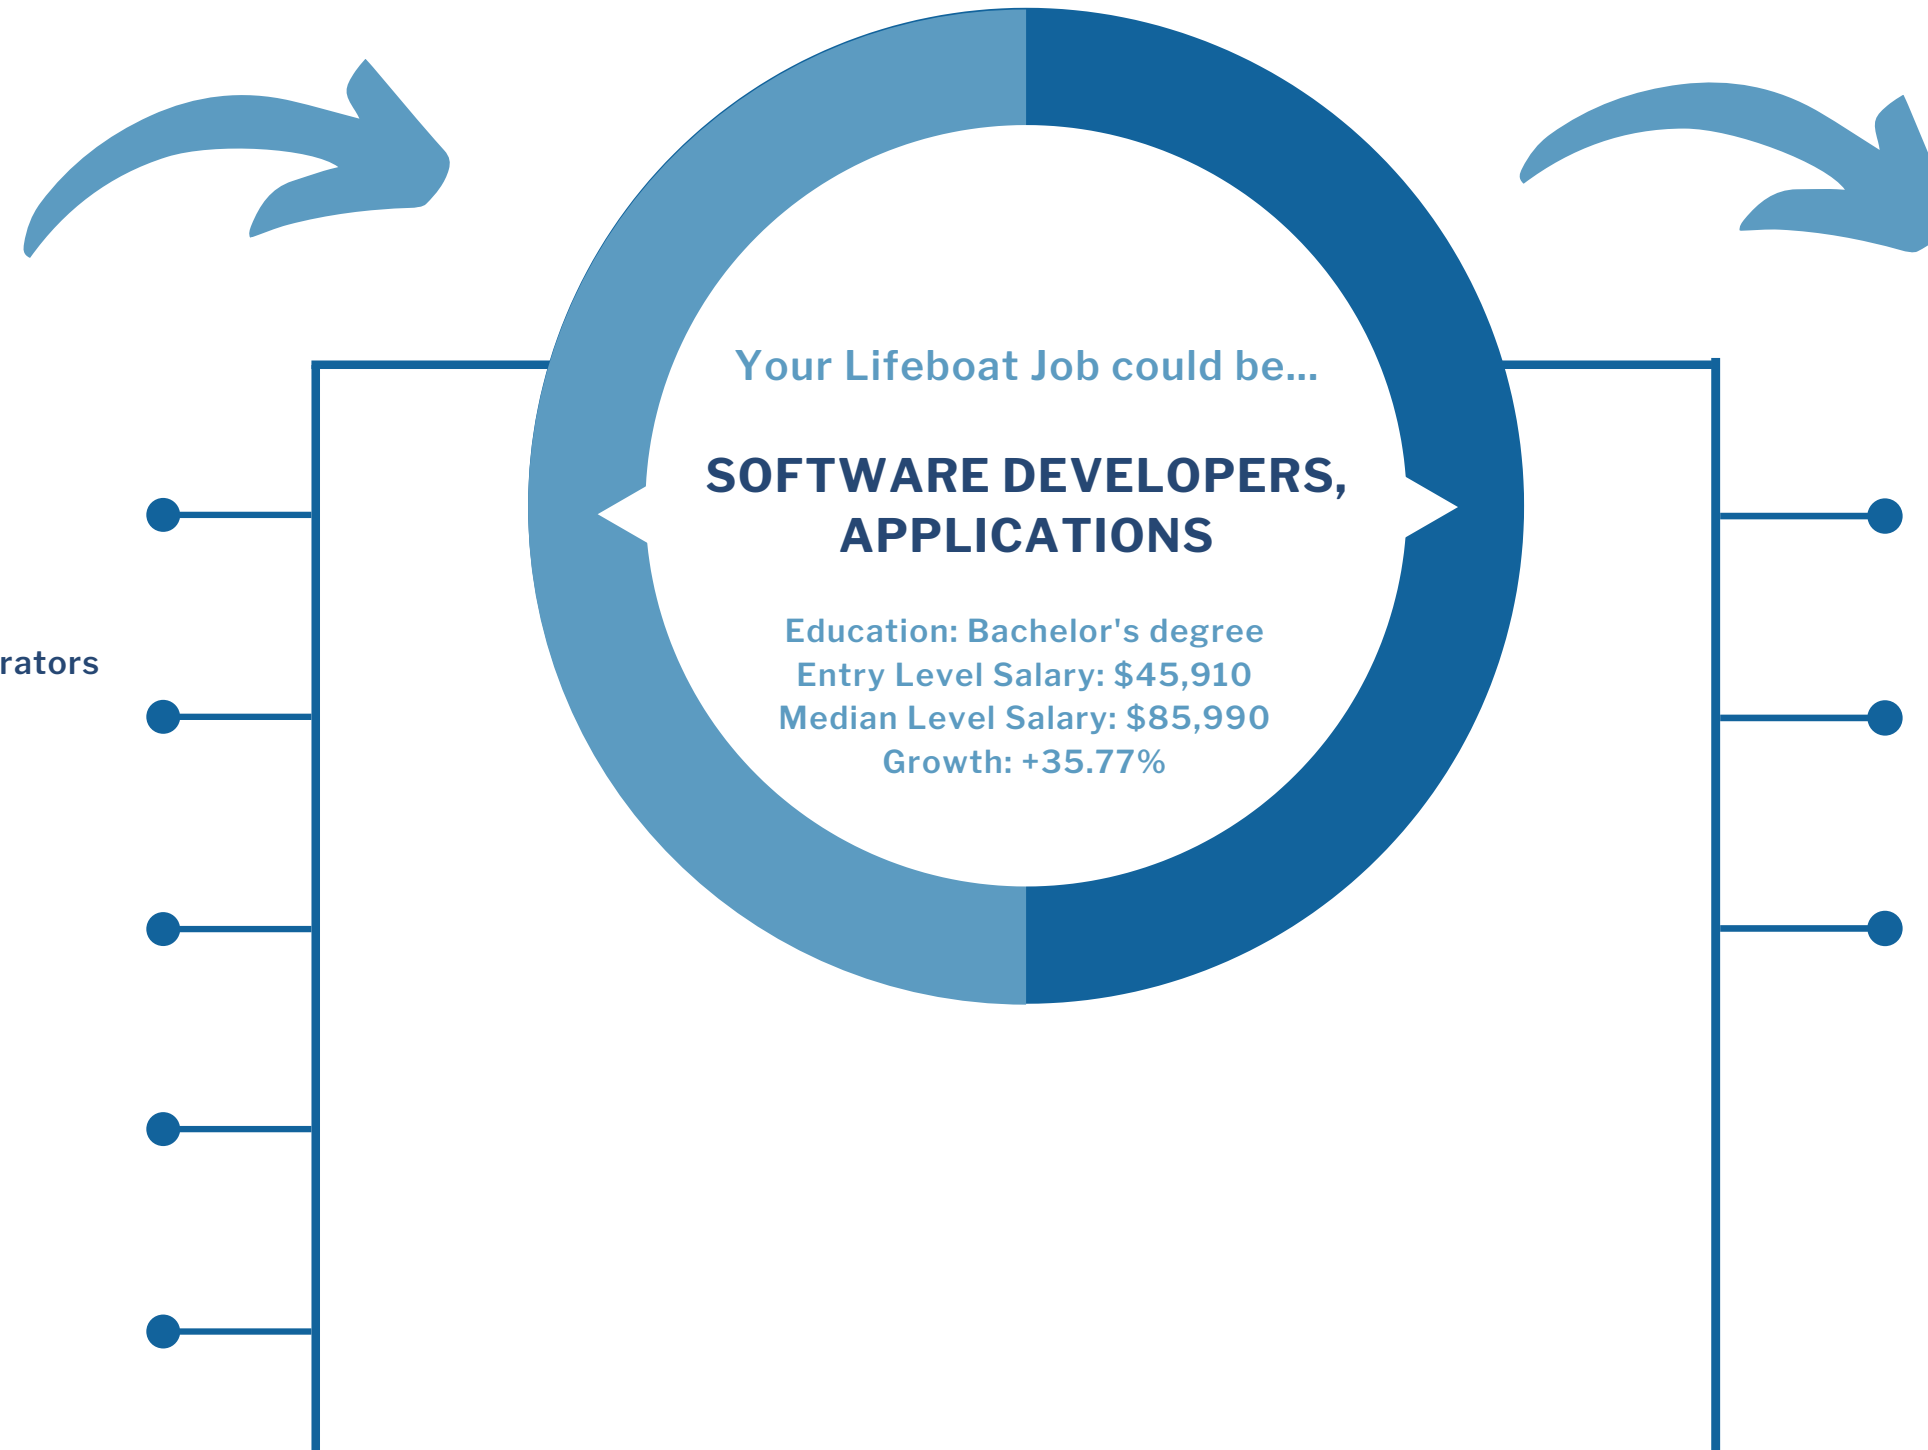

LIFEBOAT JOBS

Navigating Career Transitions in 2020

If you are or have been a...

- **Web Developers**
  Education: Associate's degree
  Median Salary: $72,940
  Growth: +18.83%
- **Network and Computer Systems Administrators**
  Education: Bachelor's degree
  Median Salary: $73,580
  Growth: +35.77%
- **Computer Programmers**
  Education: Bachelor's degree
  Median Salary: $77,290
  Growth: -5.1%
- **Computer Systems Analysts**
  Education: Bachelor's degree
  Median Salary: $78,540
  Growth: +17.8%
- **Information Security Analysts**
  Education: Bachelor's degree
  Median Salary: $80,070
  Growth: +31.85%

Skills you bring to the lifeboat
Critical Thinking, Judgement, and Decision Making

Your Lifeboat Job could be...

SOFTWARE DEVELOPERS, APPLICATIONS

Education: Bachelor's degree
Entry Level Salary: $45,910
Median Level Salary: $85,990
Growth: +35.77%

You could work towards...

- **Software Quality Assurance Engineers and Testers**
  Education: Bachelor's degree
  Median Salary: $85,990
  Growth: +10.00%
- **Computer Systems Engineers/Architects**
  Education: Bachelor's degree
  Median Salary: $95,390
  Growth: +17.8%
- **Computer and Information Systems Managers**
  Education: Bachelor's degree
  Median Salary: $121,580
  Growth: +15.71%

Skills you get from the lifeboat
Written Communication, Coding, and Active Collaboration