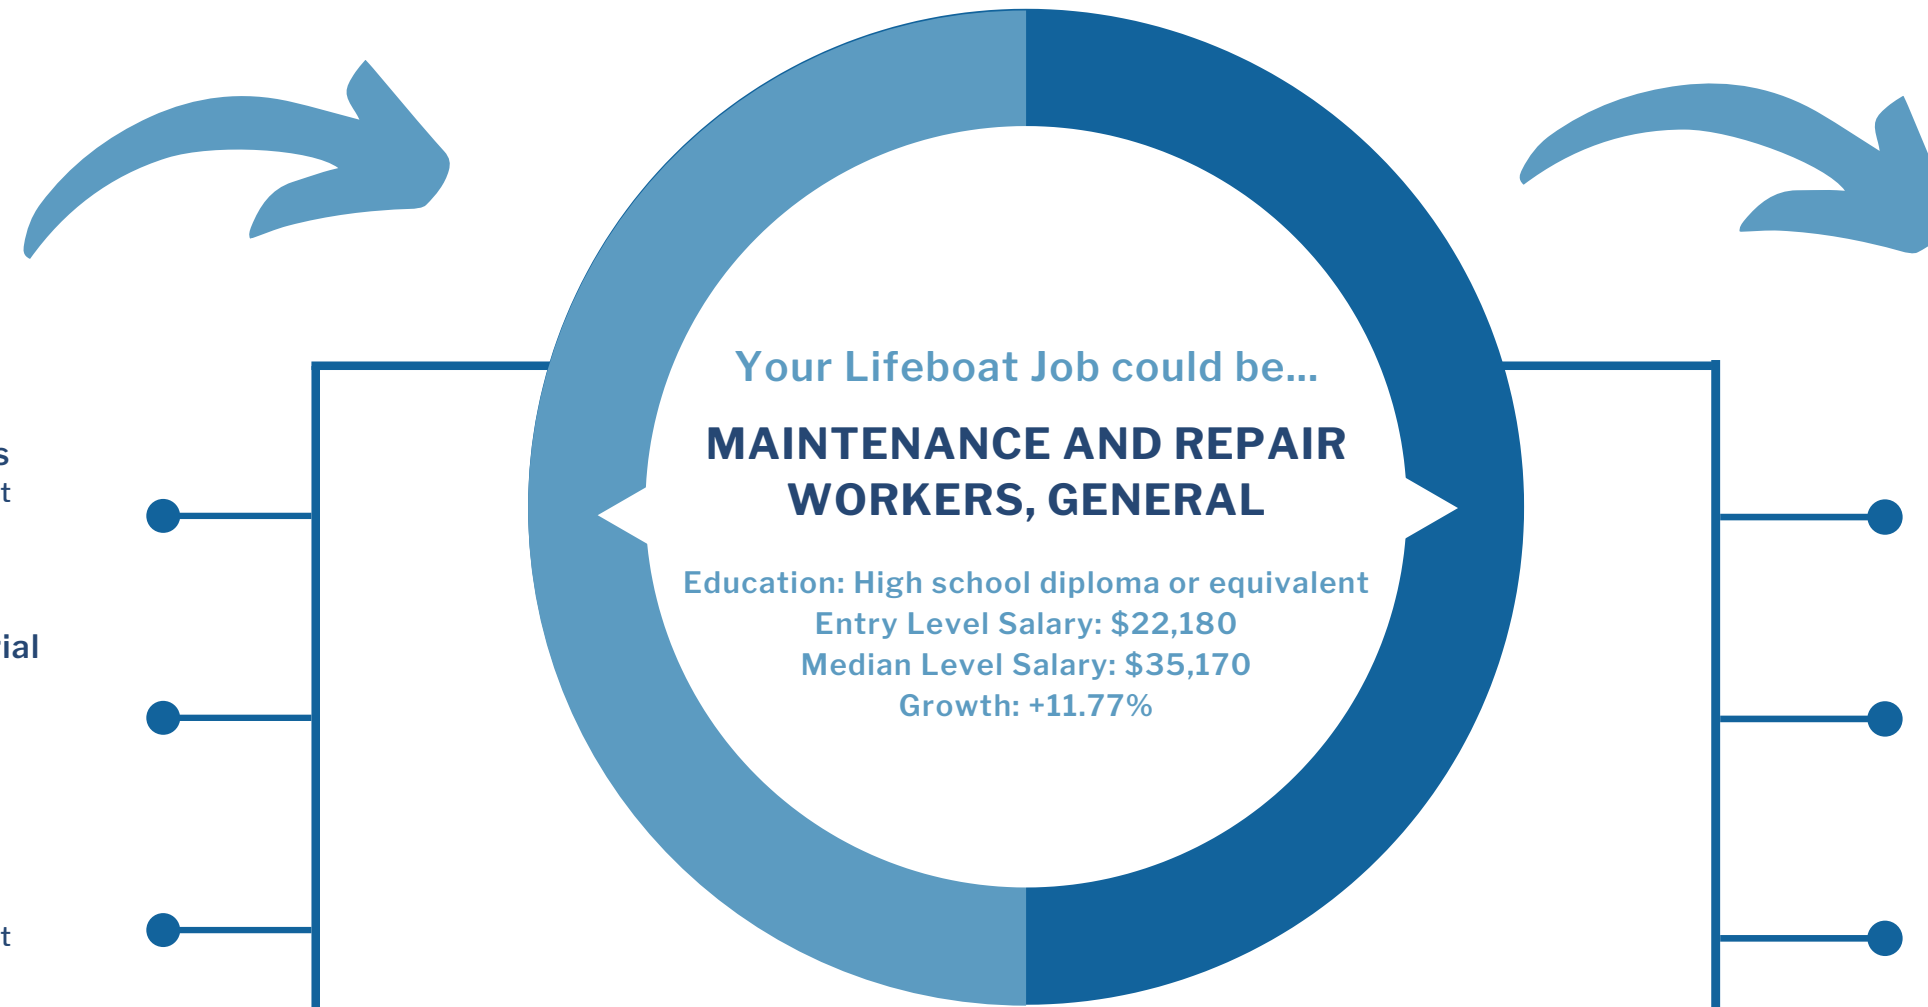

LIFEBOAT JOBS

Navigating Career Transitions in 2020

If you are or have been a...

Hotel, Motel, and Resort Desk Clerks
Education: High school diploma or equivalent
Median Salary: $22,370
Growth: +1.79%

Laborers and Freight, Stock, and Material Movers, Hand
Education: No formal education credential
Median Salary: $27,940
Growth: +13.24%

Helpers--Production Workers
Education: High school diploma or equivalent
Median Salary: $28,820
Growth: +18.08%

Maintenance and Repair Workers, General
Education: High school diploma or equivalent
Median Salary: $35,170
Growth: +11.77%

Coin, Vending, and Amusement Machine Services and Repairers
Education: High school diploma or equivalent
Median Salary: $39,150
Growth: -4.72%

Grounds Maintenance Workers
Education: No formal education credential
Median Salary: $42,760
Growth: +16.37%

You could work towards...

Plumbers, Pipe Fitters and Steamfitters
Education: High school diploma or equivalent
Median Salary: $29,430
Growth: +14.49%

Motorboat Mechanics and Service Technicians
Education: High school diploma or equivalent
Median Salary: $31,890
Growth: +14.25%

Electric Motor, Power Tool, and Related Repairers
Education: High school diploma or equivalent
Median Salary: $33,740
Growth: +10.17%

Industrial Machinery Mechanics
Education: High school diploma or equivalent
Median Salary: $52,420
Growth: +19.31%

Skills you bring to the lifeboat
Monitoring and Customer Service

Skills you get from the lifeboat
Equipment Selection, Applied Mechanics and Applied Science

Common skills information was derived from O*NET, the Help Wanted Online (HWOL) data series, and the SCWorks Online platform. Salary information represents 2019 wages, as reported by the Occupational and Employment Statistics (OES) Program. 10-year growth projections developed as part of the programmatic mission of the LMI/Business Intelligence Division, South Carolina Department of Employment and Workforce.