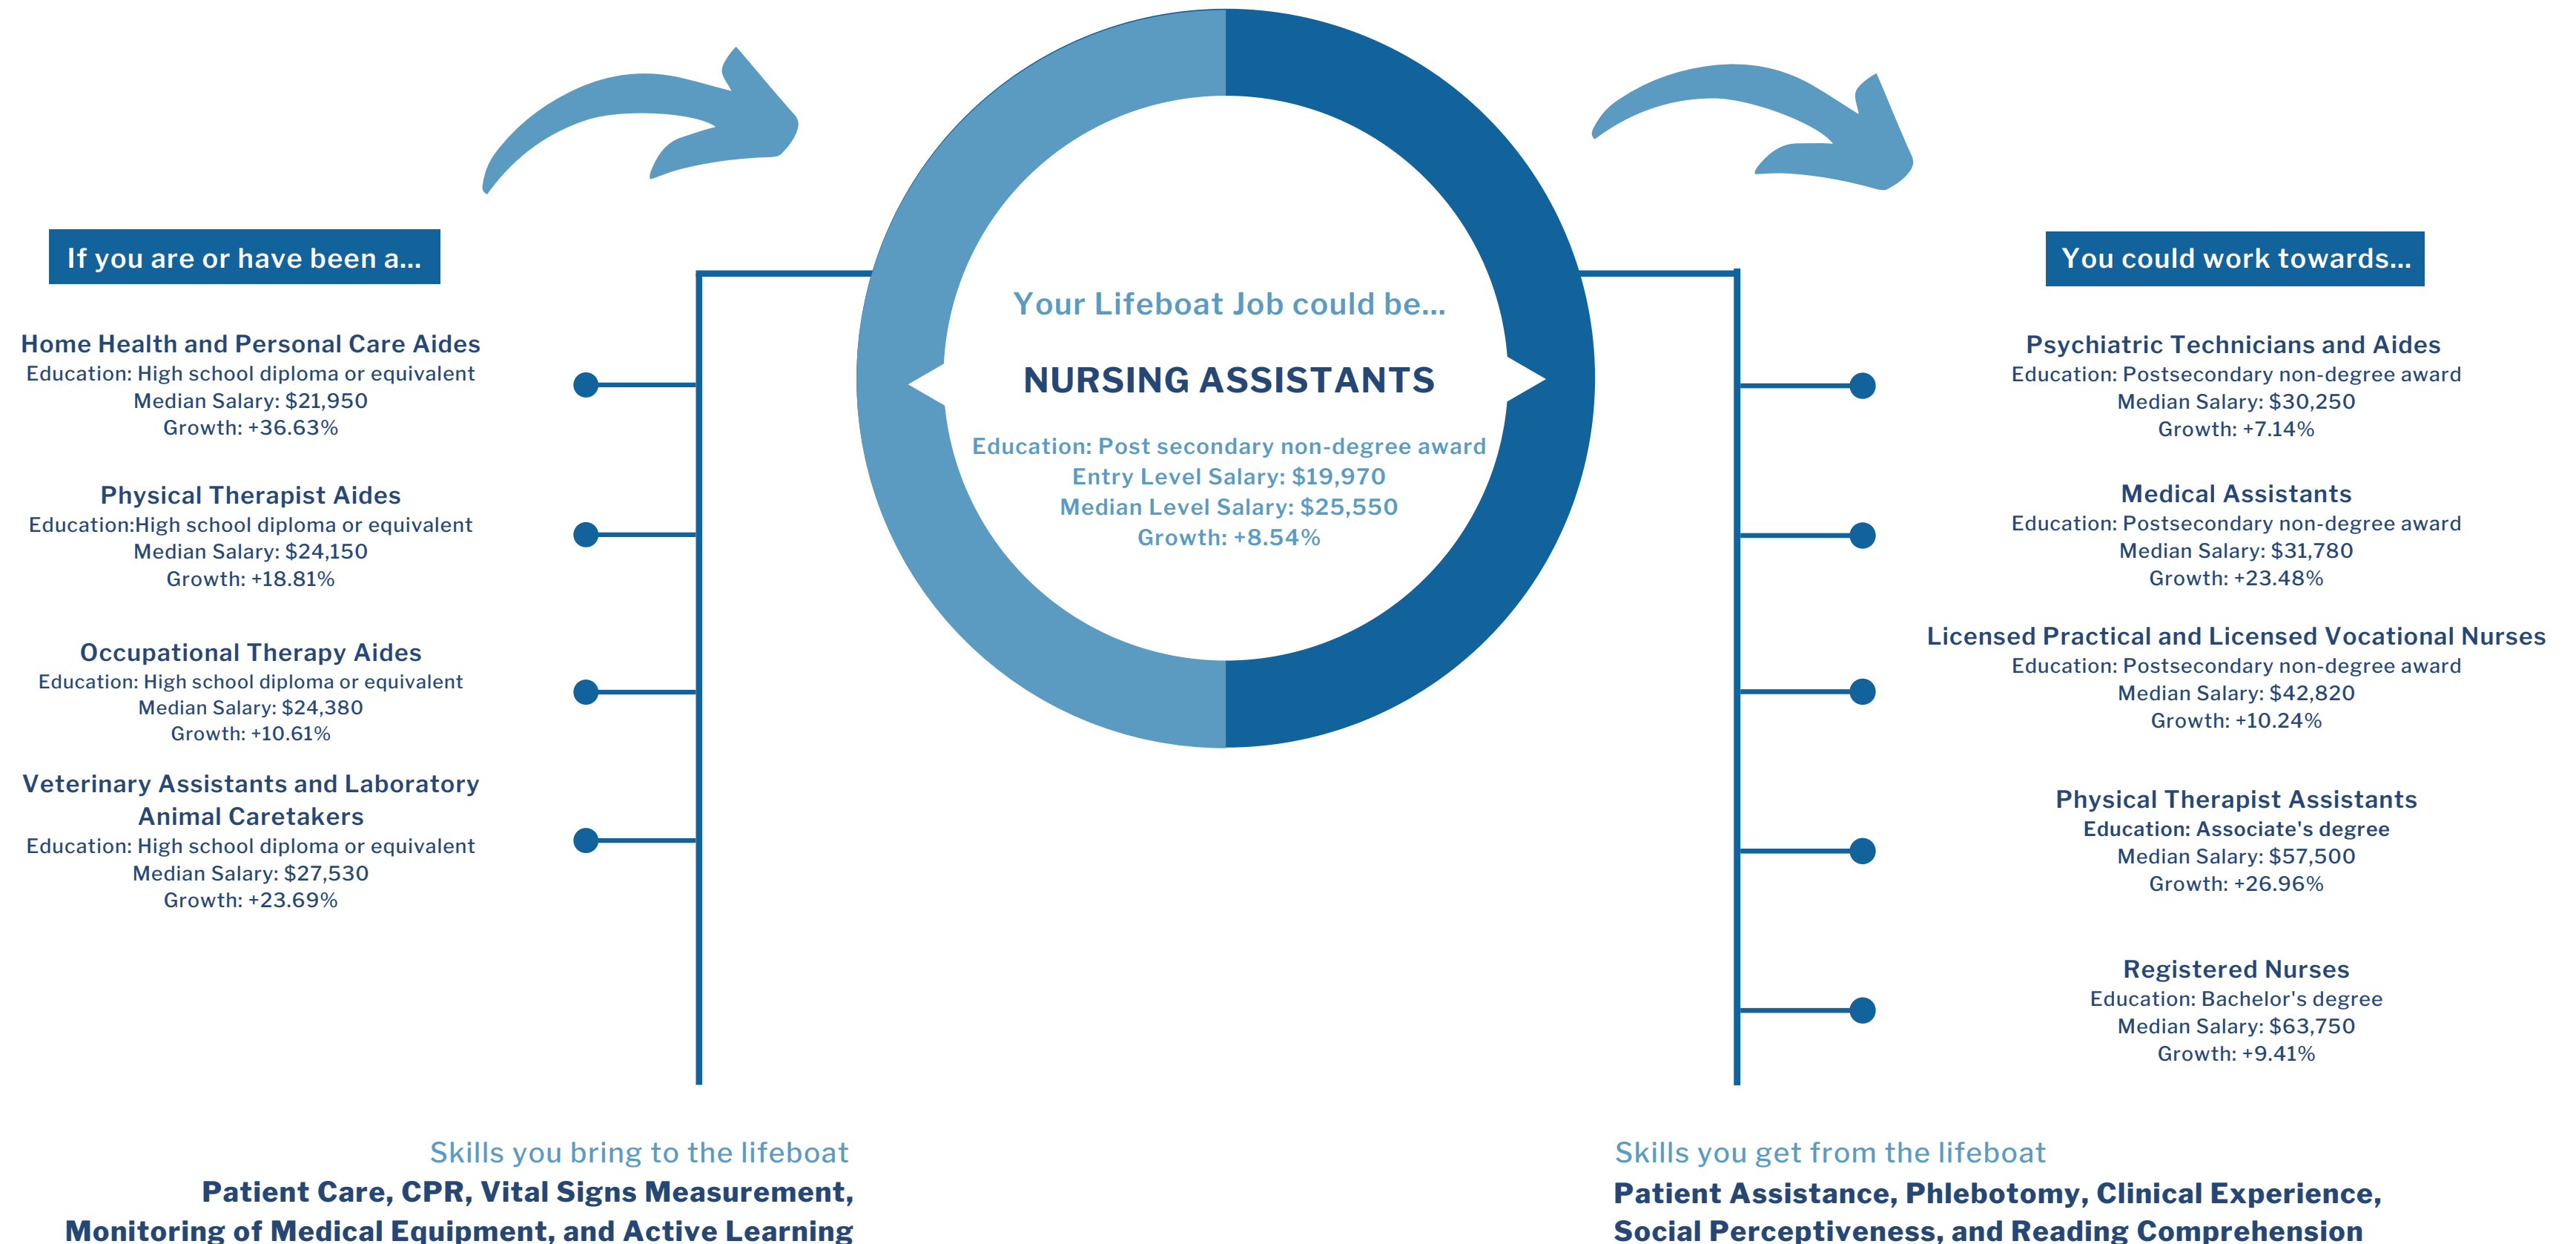

Skills you get from the lifeboat

**Technical Writing, Applied Science, GIS Software Application**

# LIFEBOAT JOBS

## Navigating Career Transitions in 2020

Common skills information was derived from O\*NET, the Help Wanted Online (HWOL) data series, and the SCWorks Online platform. Salary information represents 2019 wages, as reported by the Occupational and Employment Statistics (OES) Program. 10-year growth projections developed as part of the programmatic mission of the LMI/Business Intelligence Division, South Carolina Department of Employment and Workforce.

## Navigating Career Transitions in 2020