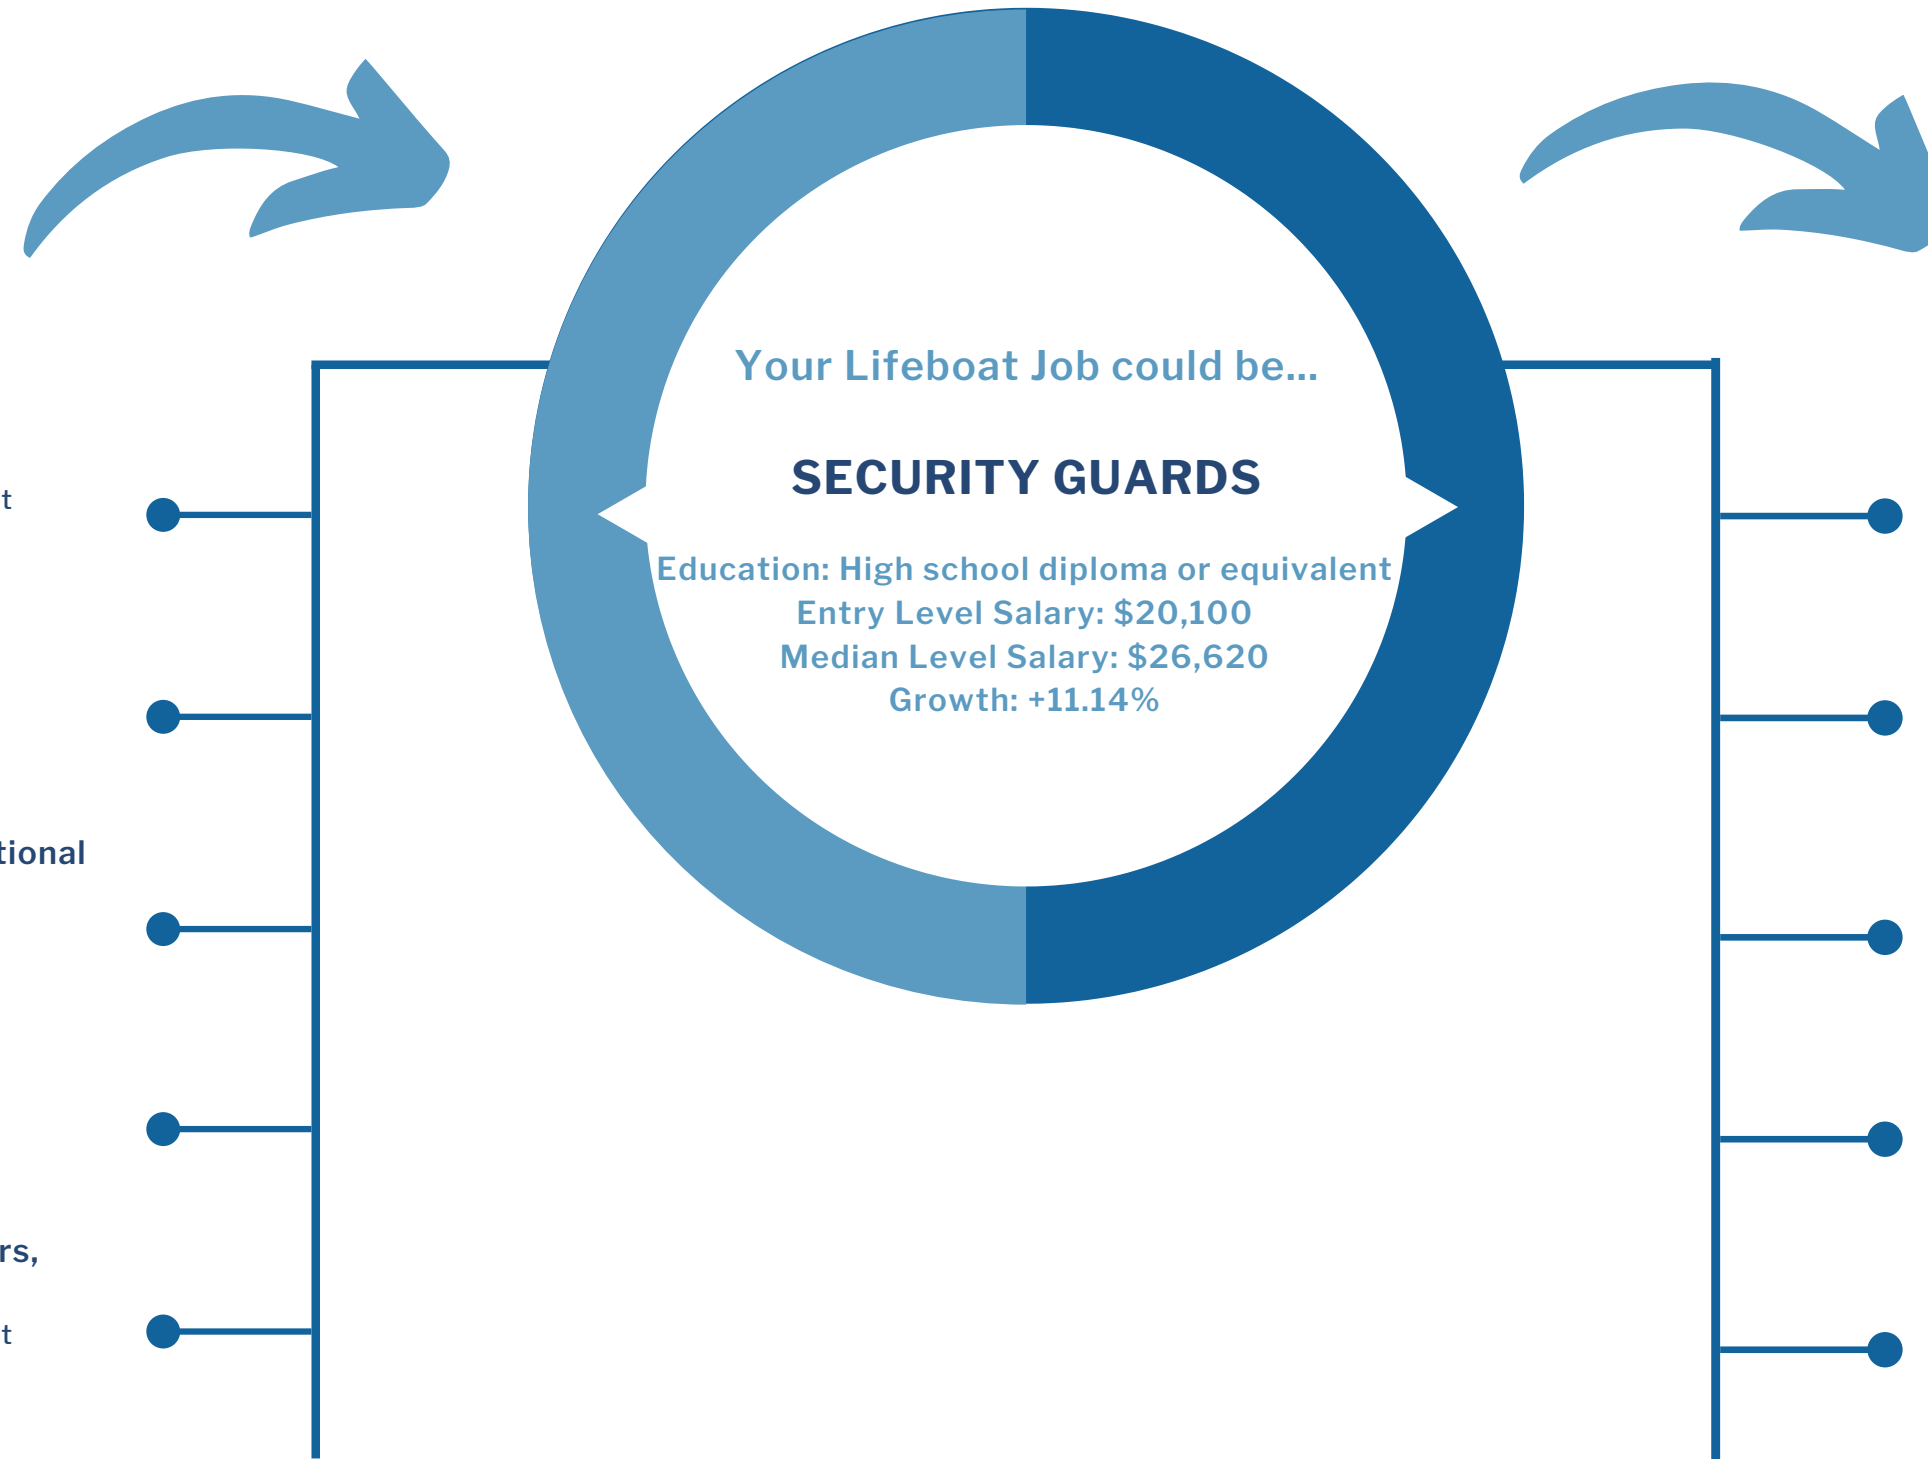

LIFEBOAT JOBS

Navigating Career Transitions in 2020

If you are or have been a...

You could work towards...

Your Lifeboat Job could be...

SECURITY GUARDS

Education: High school diploma or equivalent
Entry Level Salary: $20,100
Median Level Salary: $26,620
Growth: +11.14%

- **Childcare Workers**
  Education: High school diploma or equivalent
  Median Salary: $19,480
  Growth: +8.08%
- **Baggage Porters and Bellhops**
  Education: No formal education credential
  Median Salary: $19,740
  Growth: +9.98%
- **Lifeguards, Ski Patrol, and Other Recreational Protective Service Workers**
  Education: No formal education credential
  Median Salary: $20,990
  Growth: +10.32%
- **Couriers and Messengers**
  Education: High school diploma or equivalent
  Median Salary: $25,720
  Growth: +3.37%
- **Mail Clerks and Mail Machine Operators, Except Postal Service**
  Education: High school diploma or equivalent
  Median Salary: $27,900
  Growth: -5.6%

- **Bailiffs**
  Education: High school diploma or equivalent
  Median Salary: $24,290
  Growth: +3.4%
- **Parking Enforcement Workers**
  Education: High school diploma or equivalent
  Median Salary: $32,610
  Growth: -34.43%
- **Shipping, Receiving, and Traffic Clerks**
  Education: High school diploma or equivalent
  Median Salary: $33,690
  Growth: +6.19%
- **Postal Service Mail Sorters, Processors, and Processing Machine Operators**
  Education: High school diploma or equivalent
  Median Salary: $47,270
  Growth: -6.44%
- **Security Management Specialists**
  Education: Bachelor's degree
  Median Salary: $80,070
  Growth: +31.85%

Skills you bring to the lifeboat

Skills you get from the lifeboat

Social Perceptiveness and Communication

Reading Comprehension, Decision-Making, Investigation, and Maintenance of Records